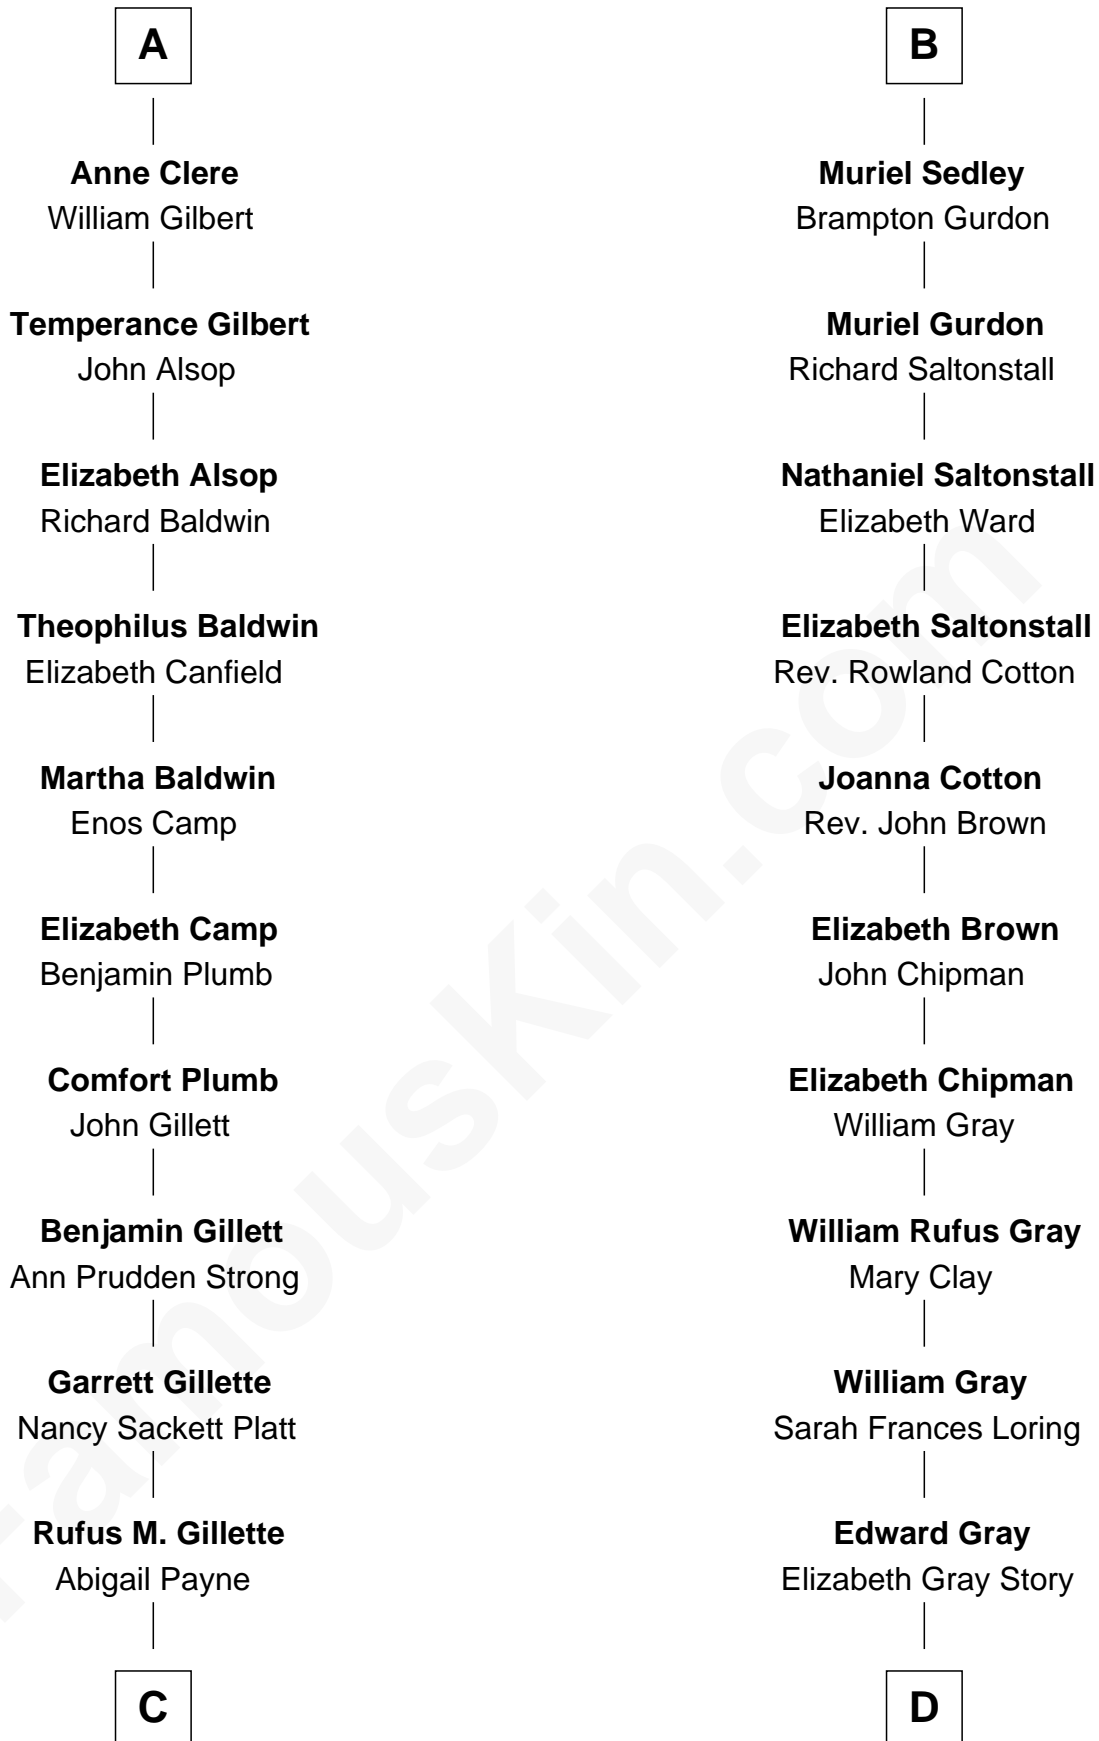

FamousKin.com Relationship Chart of

Treat Williams

TV & Movie Actor

19th cousin 1 time removed of

Story Musgrave

NASA Astronaut

Sir Richard Fitzalan

Elizabeth de Bohun

C

Mary Abigail Gillette
George Willey Andrew

Treat Payne Andrew
Eleanor Barnum

Marian Andrew
Richard Norman Williams

Treat Williams
TV & Movie Actor

D

Marguerite Gray
John Butler Swann

Marguerite Swann
Percy Musgrave

Story Musgrave
NASA Astronaut

FamousKin.com