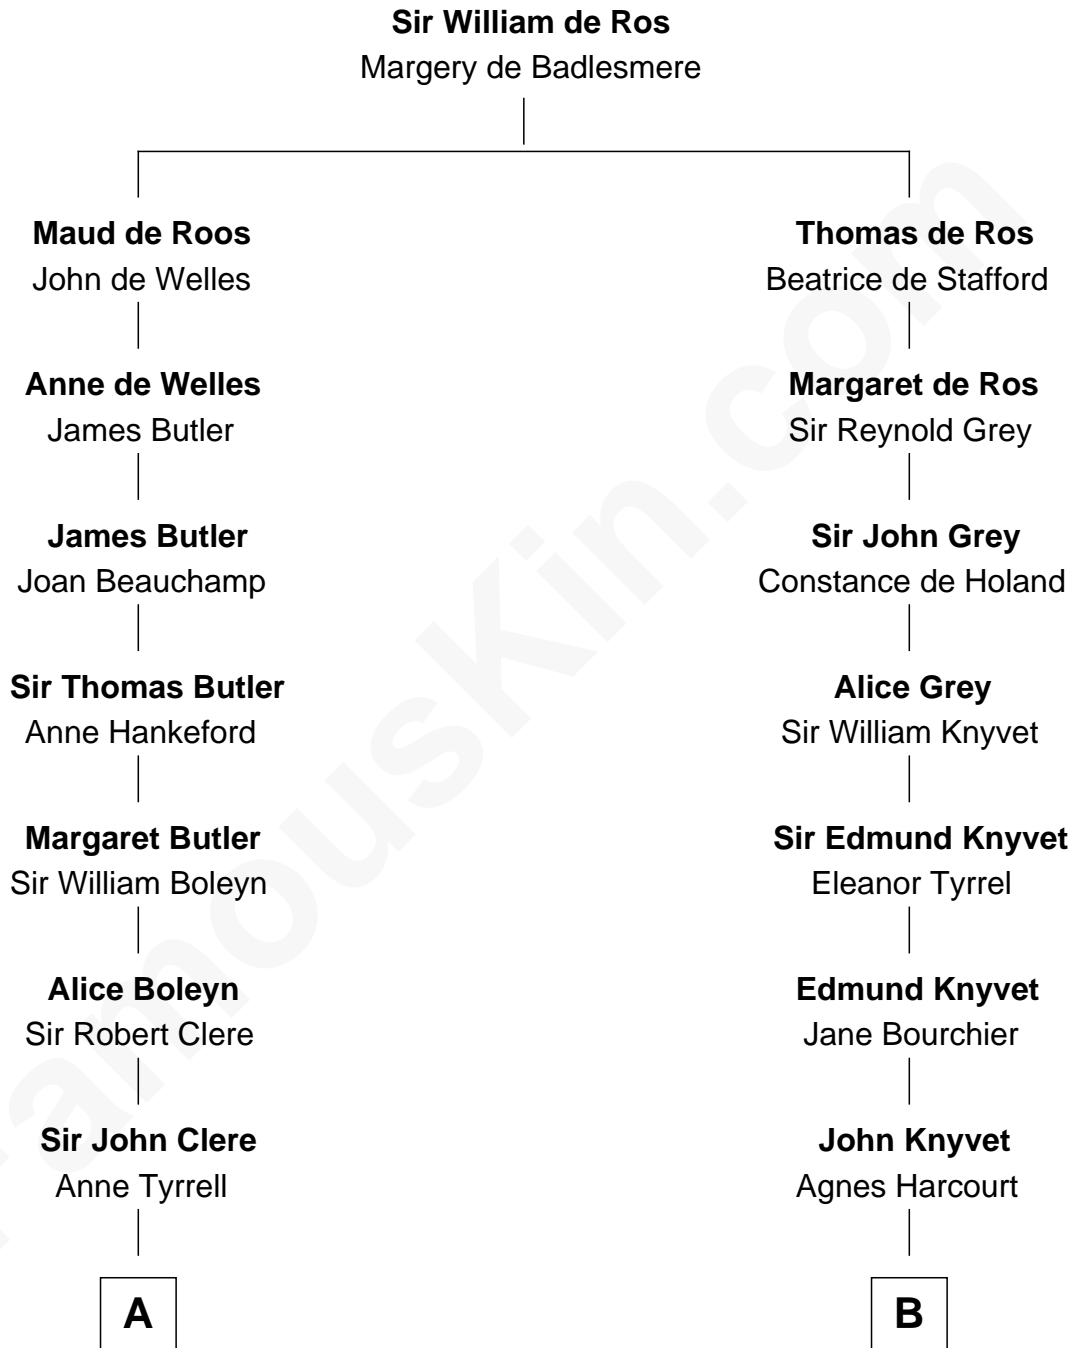

FamousKin.com Relationship Chart of

Treat Williams

TV & Movie Actor

16th cousin 5 times removed of

Horace Gray

U.S. Supreme Court Justice

C

—
Rufus M. Gillette

Abigail Payne

—
Mary Abigail Gillette

George Willey Andrew

—
Treat Payne Andrew

Eleanor Barnum

—
Marian Andrew

Richard Norman Williams

—
Treat Williams