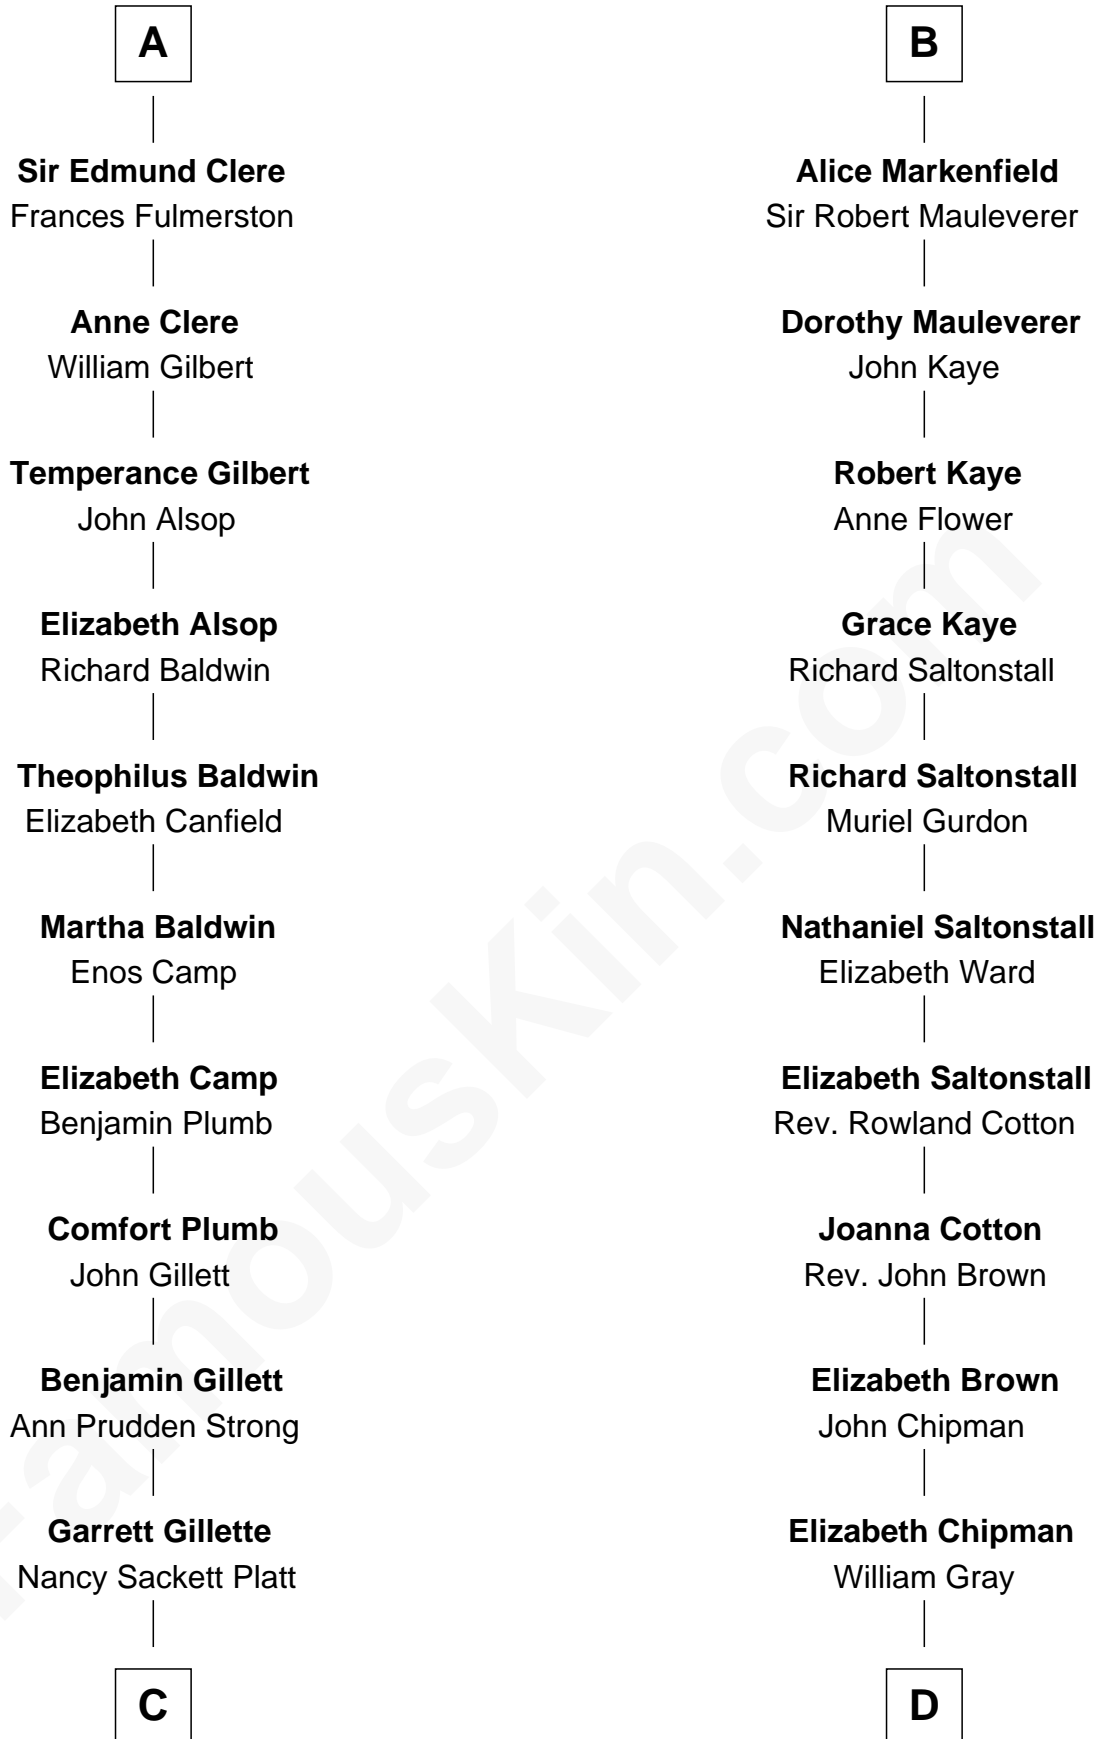

FamousKin.com Relationship Chart of

Treat Williams

TV & Movie Actor

18th cousin 3 times removed of

Horace Gray

U.S. Supreme Court Justice

Treat Williams photo by [Philipp Wüst](#) ([CC BY SA 3.0 DE](#))