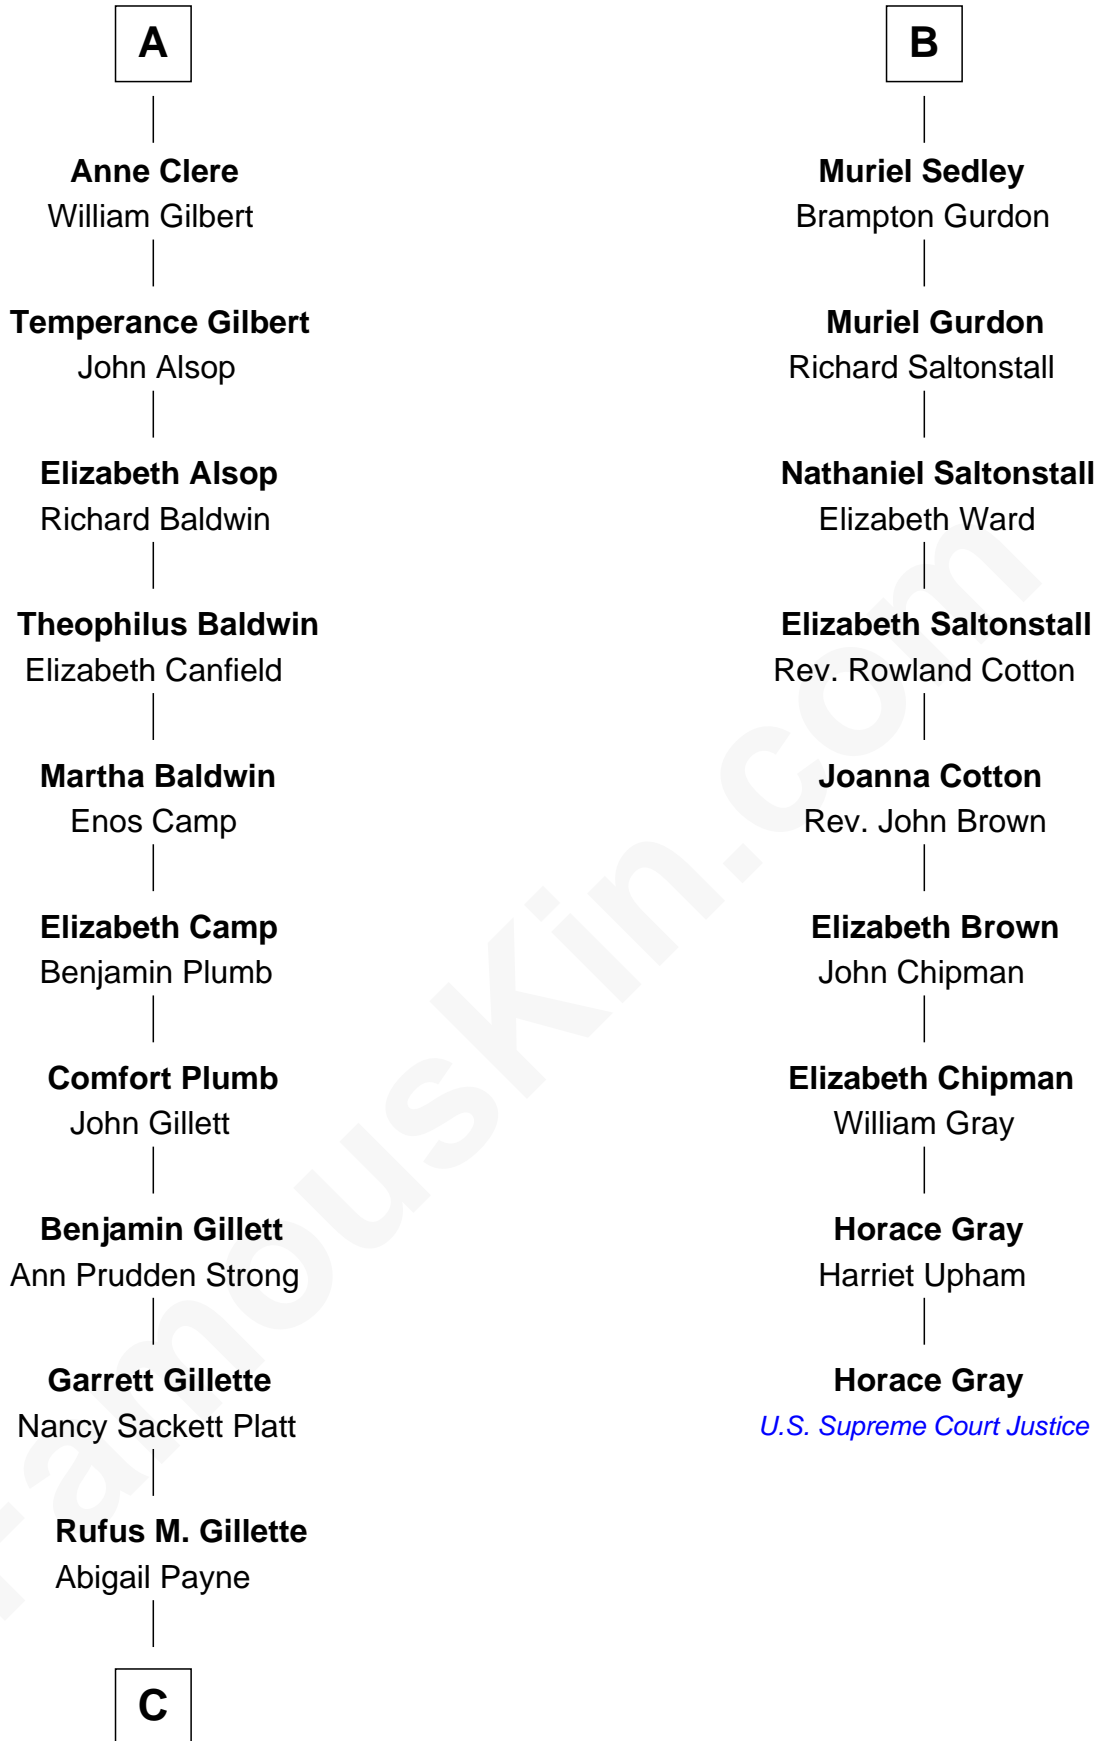

# FamousKin.com Relationship Chart of

**Treat Williams**

*TV & Movie Actor*

15th cousin 5 times removed of

**Horace Gray**

*U.S. Supreme Court Justice*

**Sir Richard Fitzalan**

Elizabeth de Bohun

**C**

—  
**Mary Abigail Gillette**

George Willey Andrew

—  
**Treat Payne Andrew**

Eleanor Barnum

—  
**Marian Andrew**

Richard Norman Williams

—  
**Treat Williams**