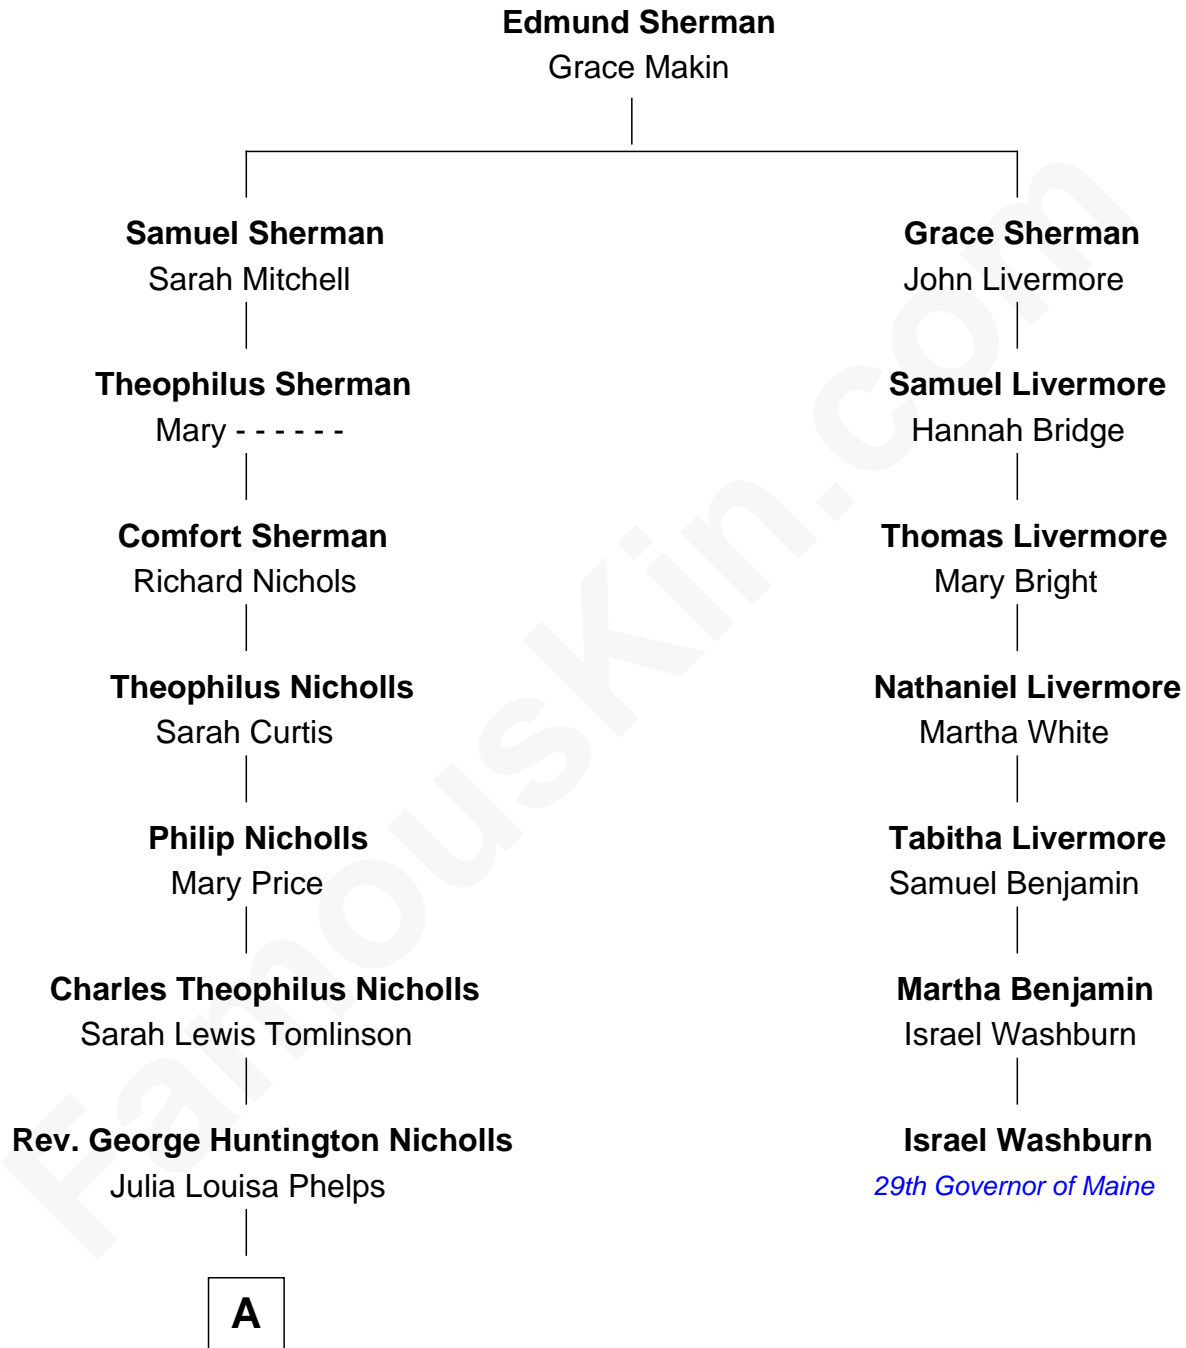

FamousKin.com Relationship Chart of

Treat Williams

TV & Movie Actor

6th cousin 5 times removed of

Israel Washburn

29th Governor of Maine

A

—
Mary Nicholls
Charles W. Barnum

—
Richard Nicholls Barnum
Marian Hutchison Cocks

—
Eleanor Barnum
Treat Payne Andrew

—
Marian Andrew
Richard Norman Williams

—
Treat Williams
TV & Movie Actor

FamousKin.com