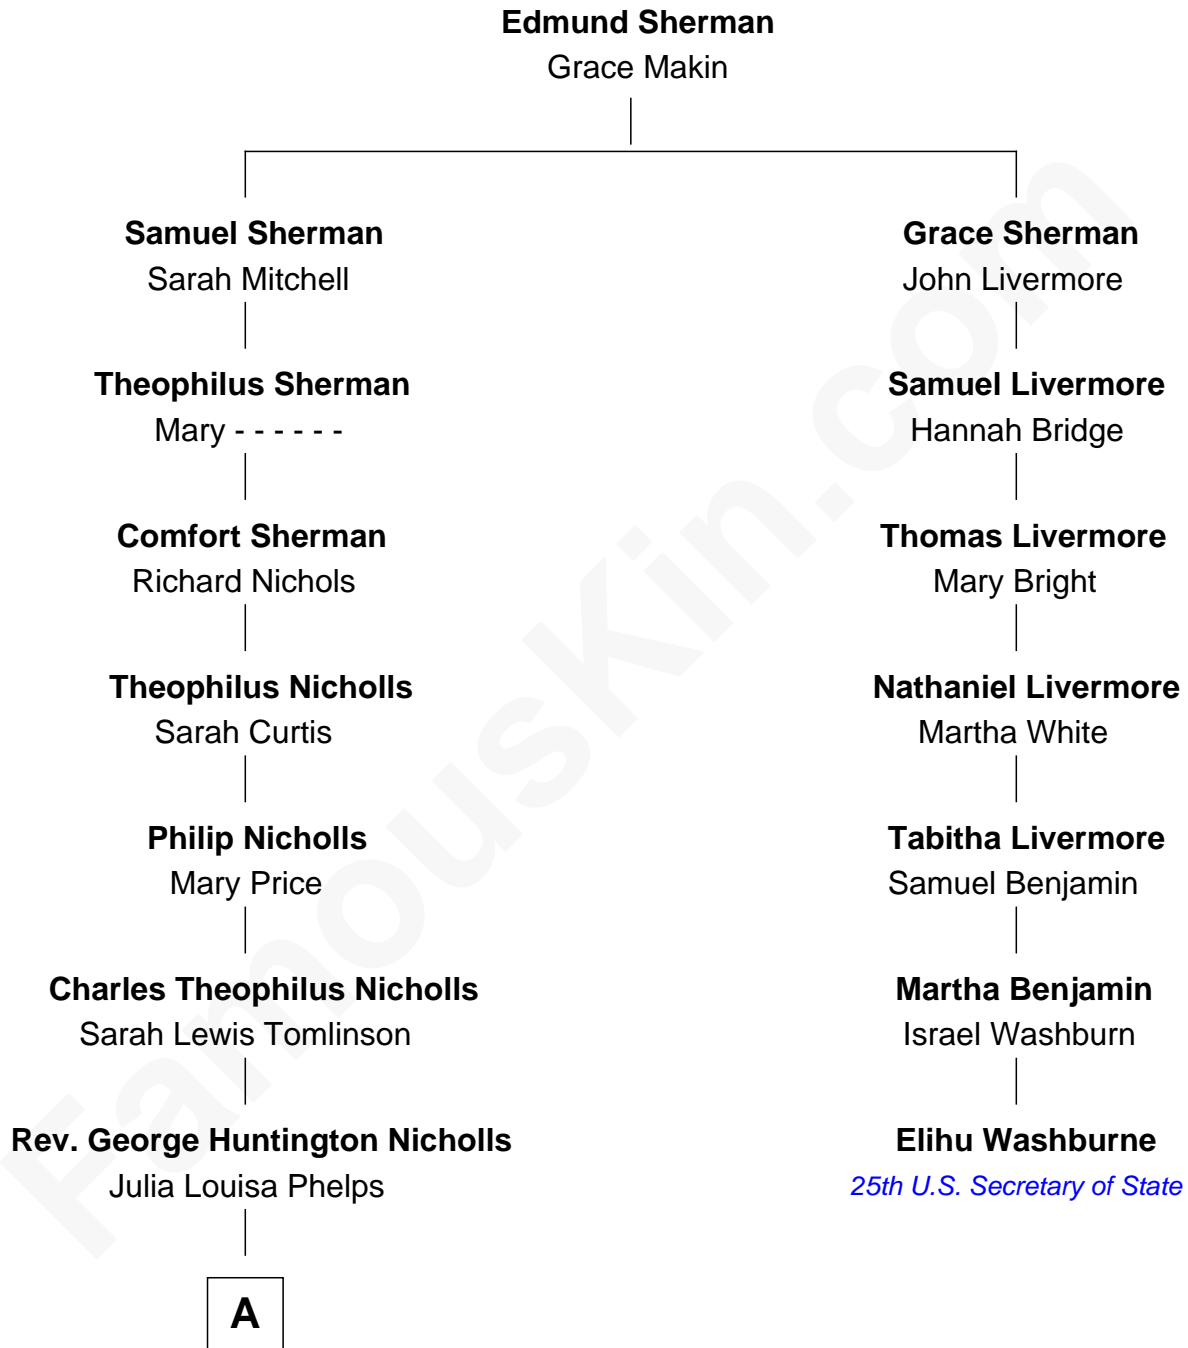

FamousKin.com Relationship Chart of

Treat Williams

TV & Movie Actor

6th cousin 5 times removed of

Elihu Washburne

25th U.S. Secretary of State

A

—
Mary Nicholls

Charles W. Barnum

—
Richard Nicholls Barnum

Marian Hutchison Cocks

—
Eleanor Barnum

Treat Payne Andrew

—
Marian Andrew

Richard Norman Williams

—
Treat Williams