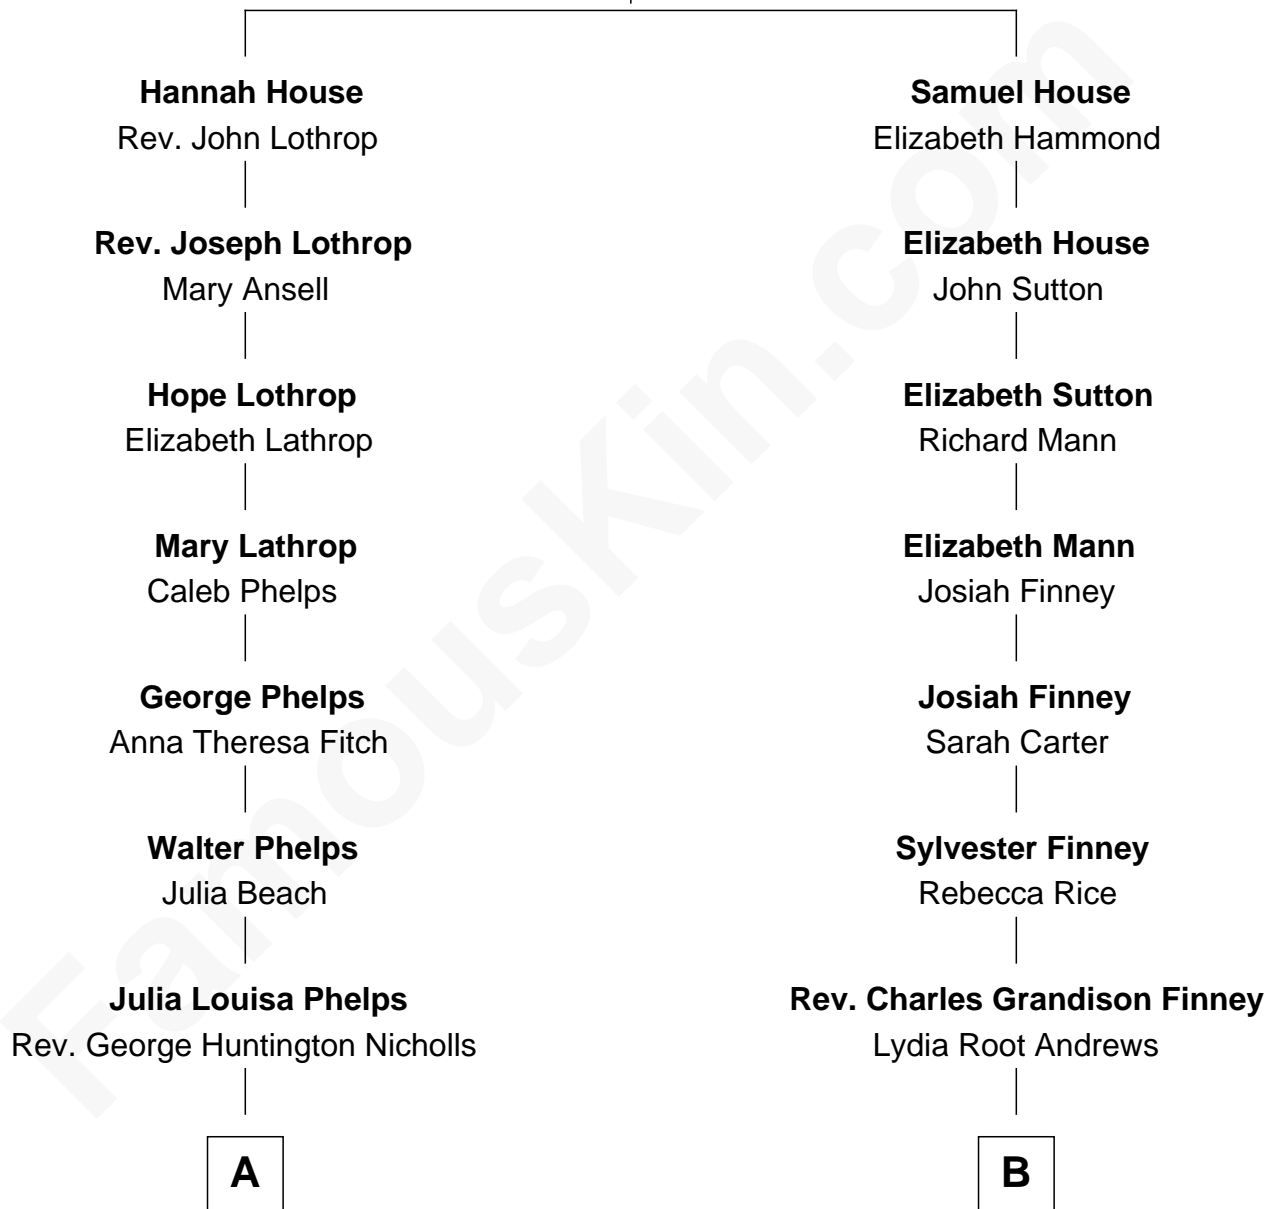

FamousKin.com Relationship Chart of

Treat Williams

TV & Movie Actor

8th cousin 3 times removed of

Kenyon Cox

Painter and Illustrator

Rev. John House

Alice - - - - -

A

Mary Nicholls
Charles W. Barnum

Richard Nicholls Barnum
Marian Hutchison Cocks

Eleanor Barnum
Treat Payne Andrew

Marian Andrew
Richard Norman Williams

Treat Williams
TV & Movie Actor

B

Helen Clarissa Finney
Gen. Jacob Dolson Cox