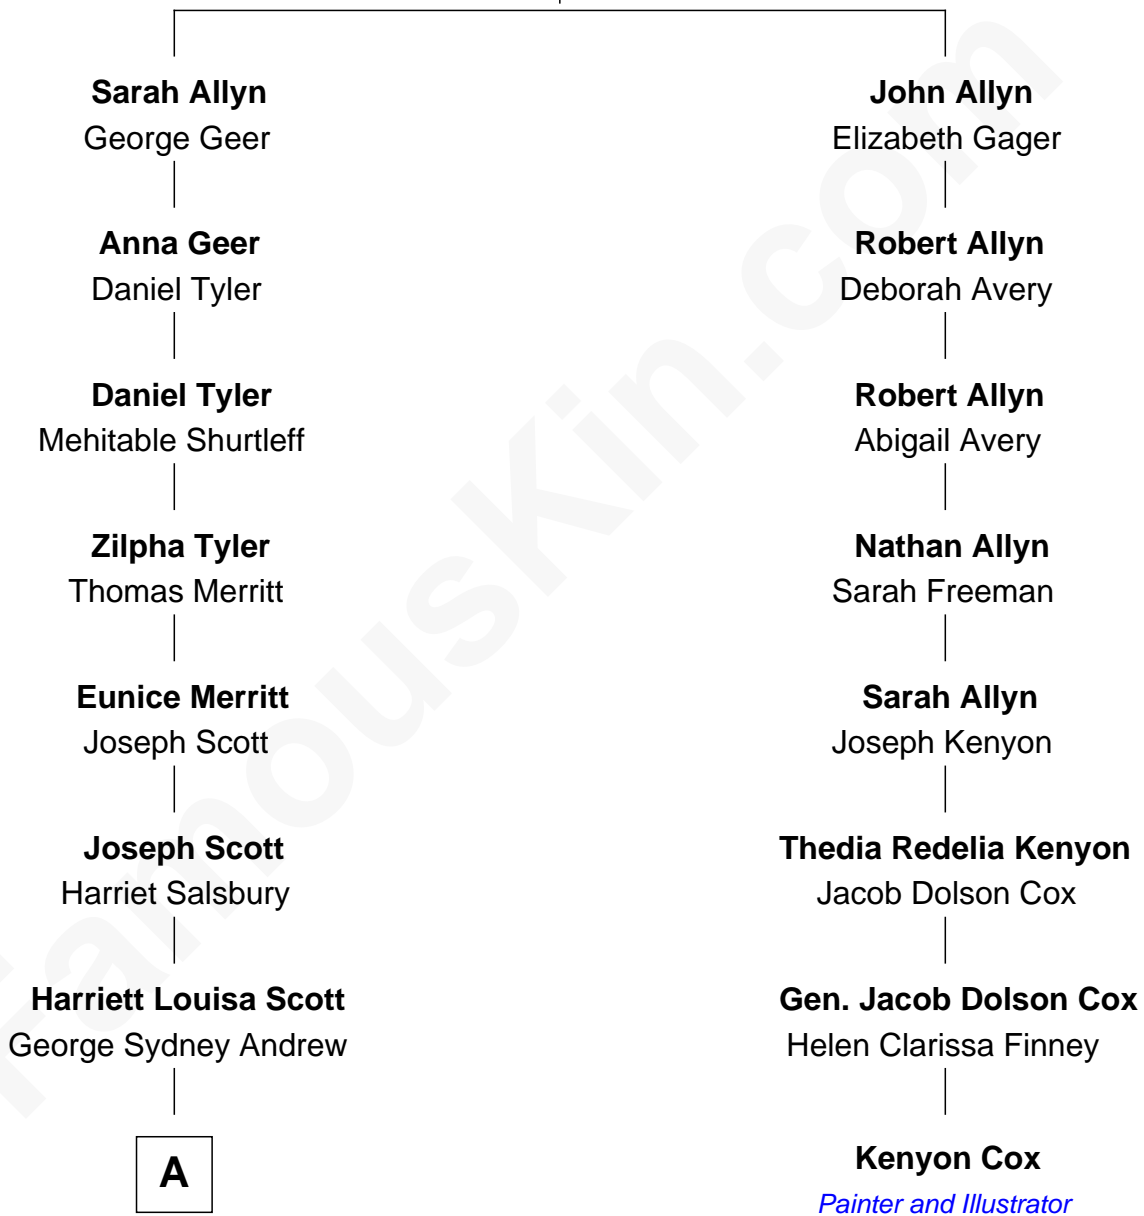

FamousKin.com Relationship Chart of

Treat Williams

TV & Movie Actor

7th cousin 3 times removed of

Kenyon Cox

Painter and Illustrator

Robert Allyn

Sarah - - - - -

A

George Willey Andrew

Mary Abigail Gillette

Treat Payne Andrew

Eleanor Barnum

Marian Andrew

Richard Norman Williams

Treat Williams