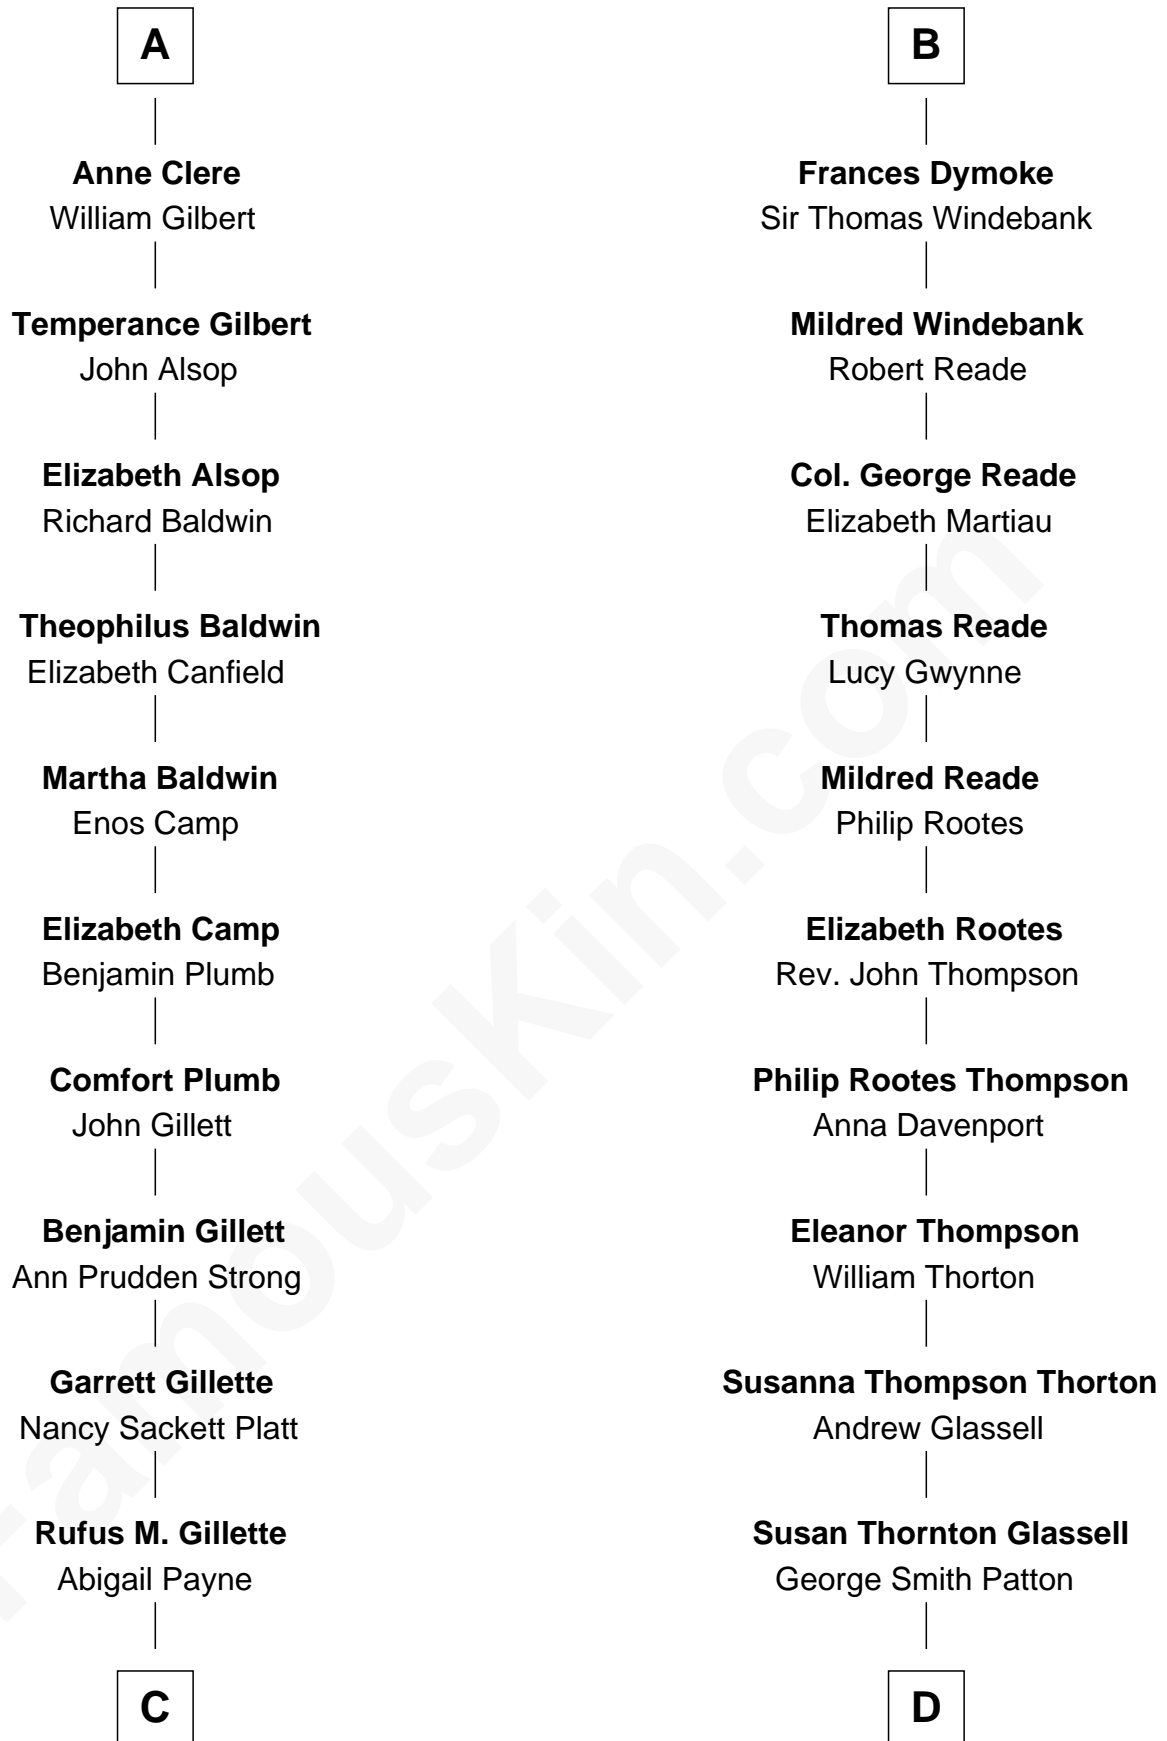

FamousKin.com Relationship Chart of

Treat Williams

TV & Movie Actor

18th cousin 2 times removed of

General George S. Patton

U.S. Army - World War II

Sir Thomas de Beauchamp

Katherine de Mortimer

Sir William Beauchamp

Joan Fitzalan

Joan Beauchamp

James Butler

Sir Thomas Butler

Anne Hankeford

Margaret Butler

Sir William Boleyn

Sir Thomas Dymoke

Sir Robert Dymoke

Ann Sparrow

Sir Edward Dymoke

Anne Talboys

B

C

Mary Abigail Gillette
George Willey Andrew