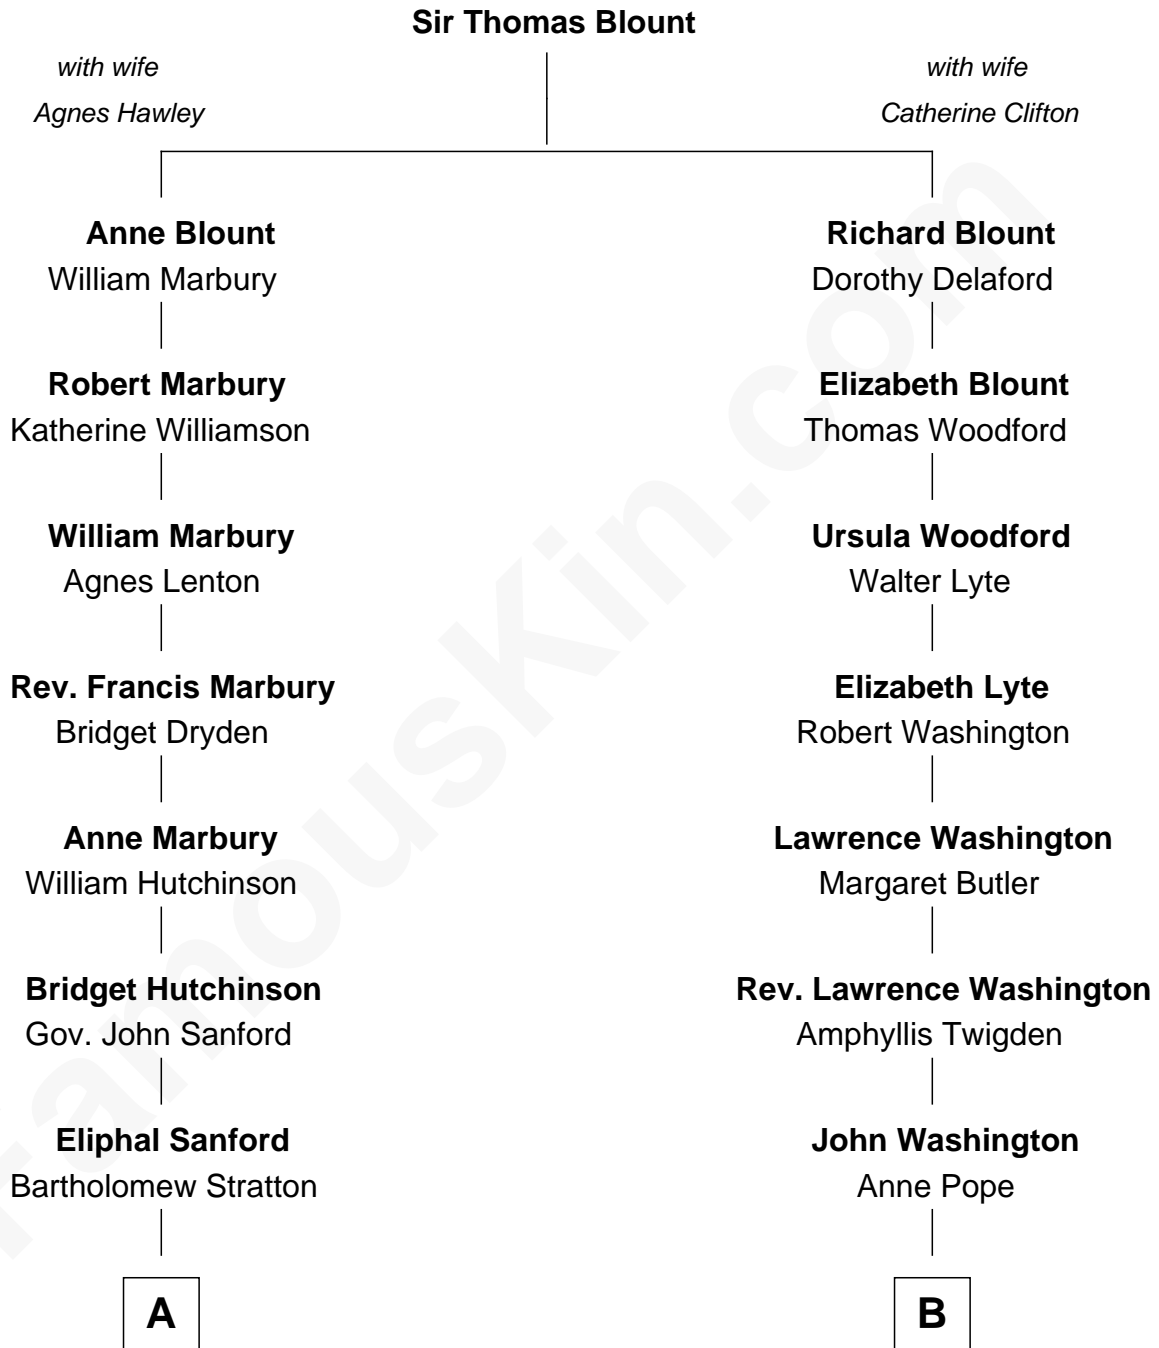

FamousKin.com
Relationship Chart of
Treat Williams
TV & Movie Actor

15th cousin 2 times removed of
General George S. Patton
U.S. Army - World War II

Treat Williams photo by [Philipp Wüst](#) (CC BY SA 3.0 DE)