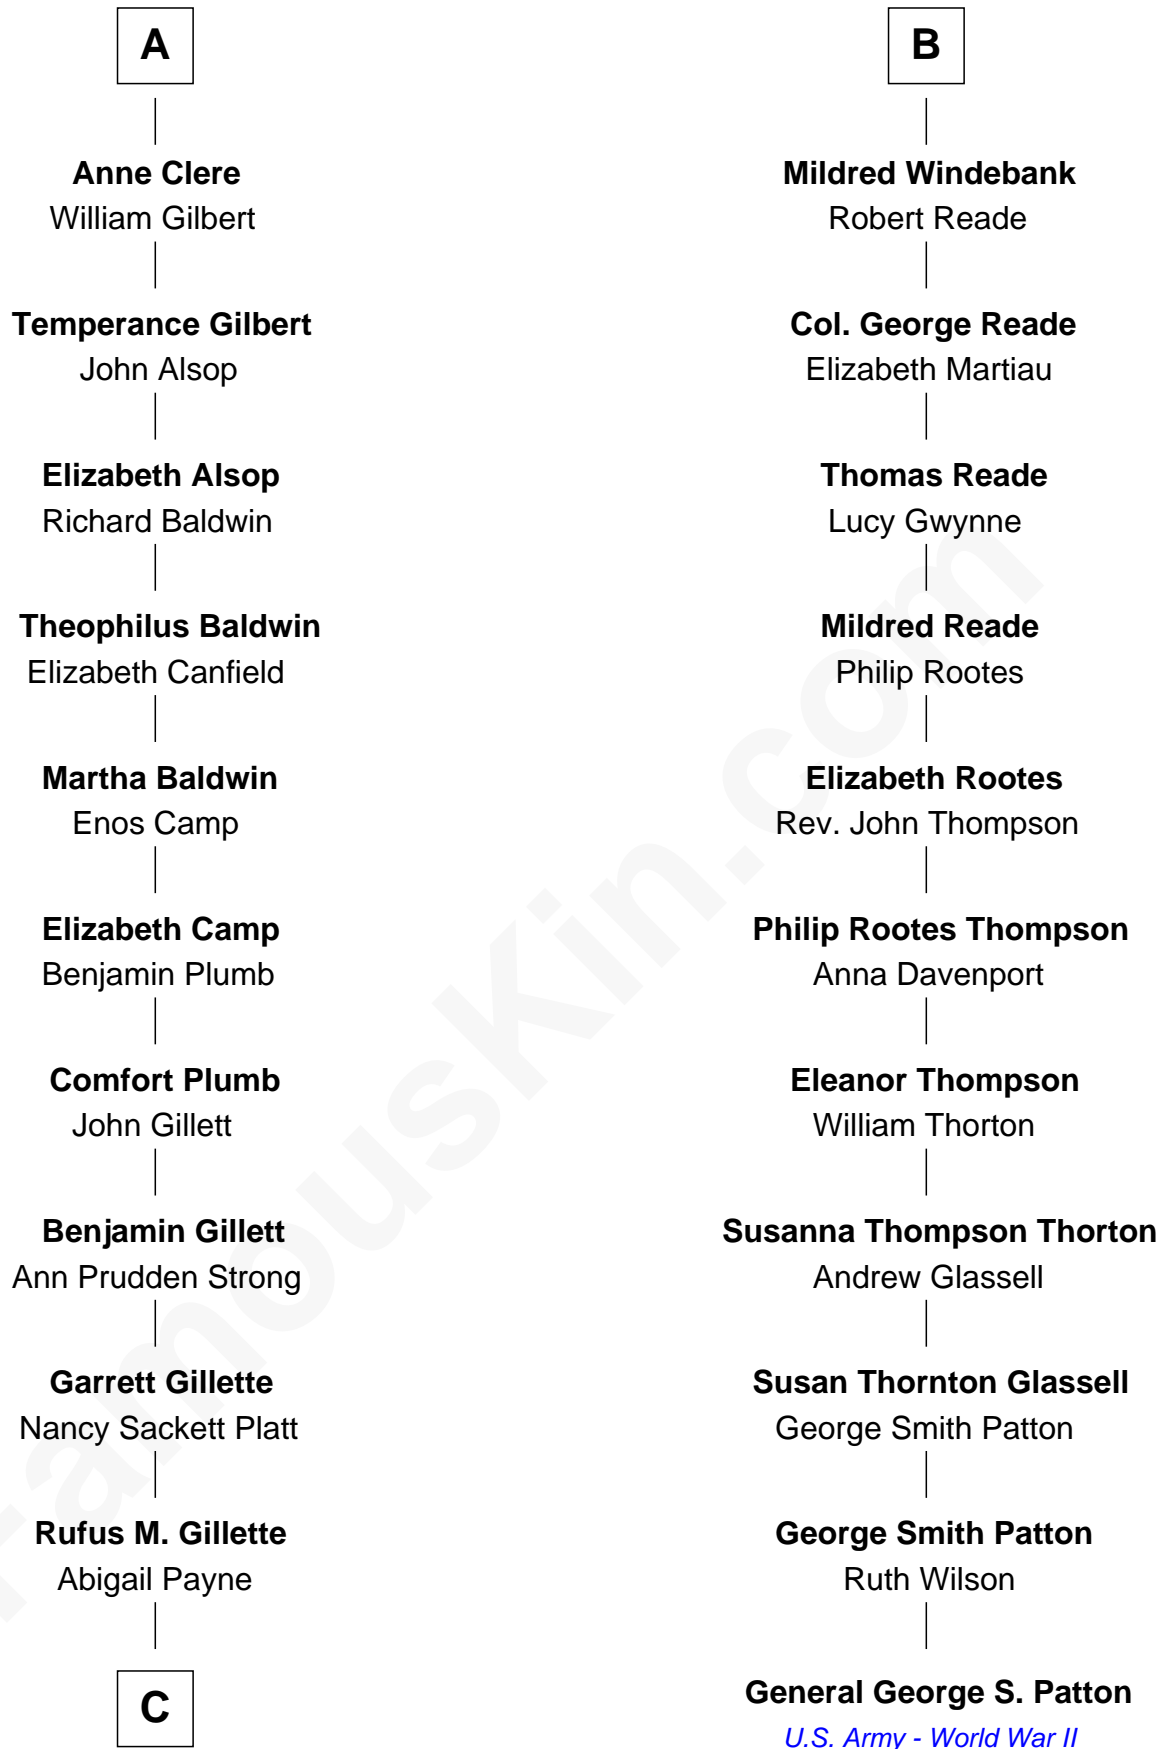

FamousKin.com Relationship Chart of

Treat Williams

TV & Movie Actor

17th cousin 3 times removed of

General George S. Patton

U.S. Army - World War II

John de Welles

Maud de Roos

Anne de Welles

James Butler

James Butler

Joan Beauchamp

Sir Thomas Butler

Anne Hankeford

Margaret Butler

Sir William Boleyn

Eleanor de Mowbray

Eudo de Welles

Maud de Greystoke

Sir Lionel de Welles

Joan de Waterton

Margaret de Welles

Sir Thomas Dymoke

Sir Robert Dymoke

Ann Sparrow

Sir Edward Dymoke

Anne Talboys

Frances Dymoke

Sir Thomas Windebank

B

C

—
Mary Abigail Gillette
George Willey Andrew