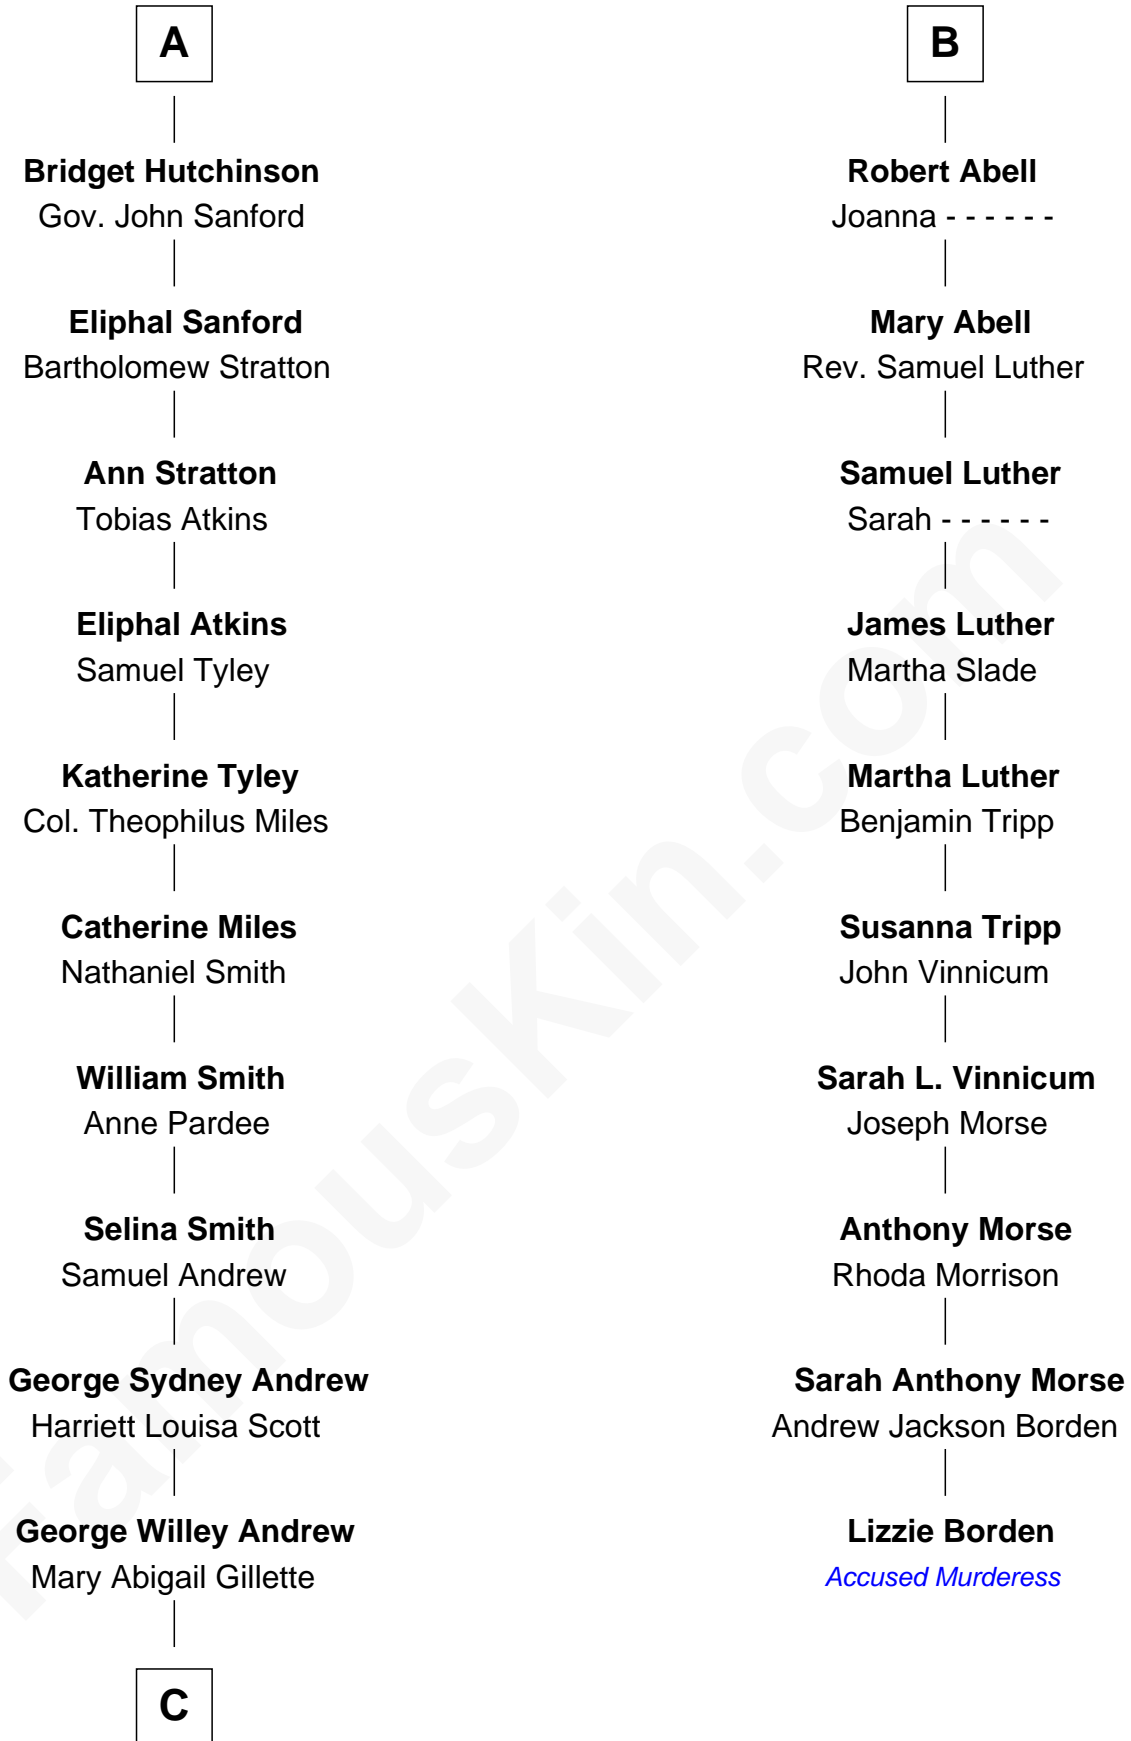

FamousKin.com Relationship Chart of

Treat Williams

TV & Movie Actor

16th cousin 3 times removed of

Lizzie Borden

Accused Murderess

Sir Walter Blount

Sancha de Ayala

Mary Onley

Richard Cotton

Mary Mainwaring

Frances Cotton

George Abell

B

C

—
Treat Payne Andrew