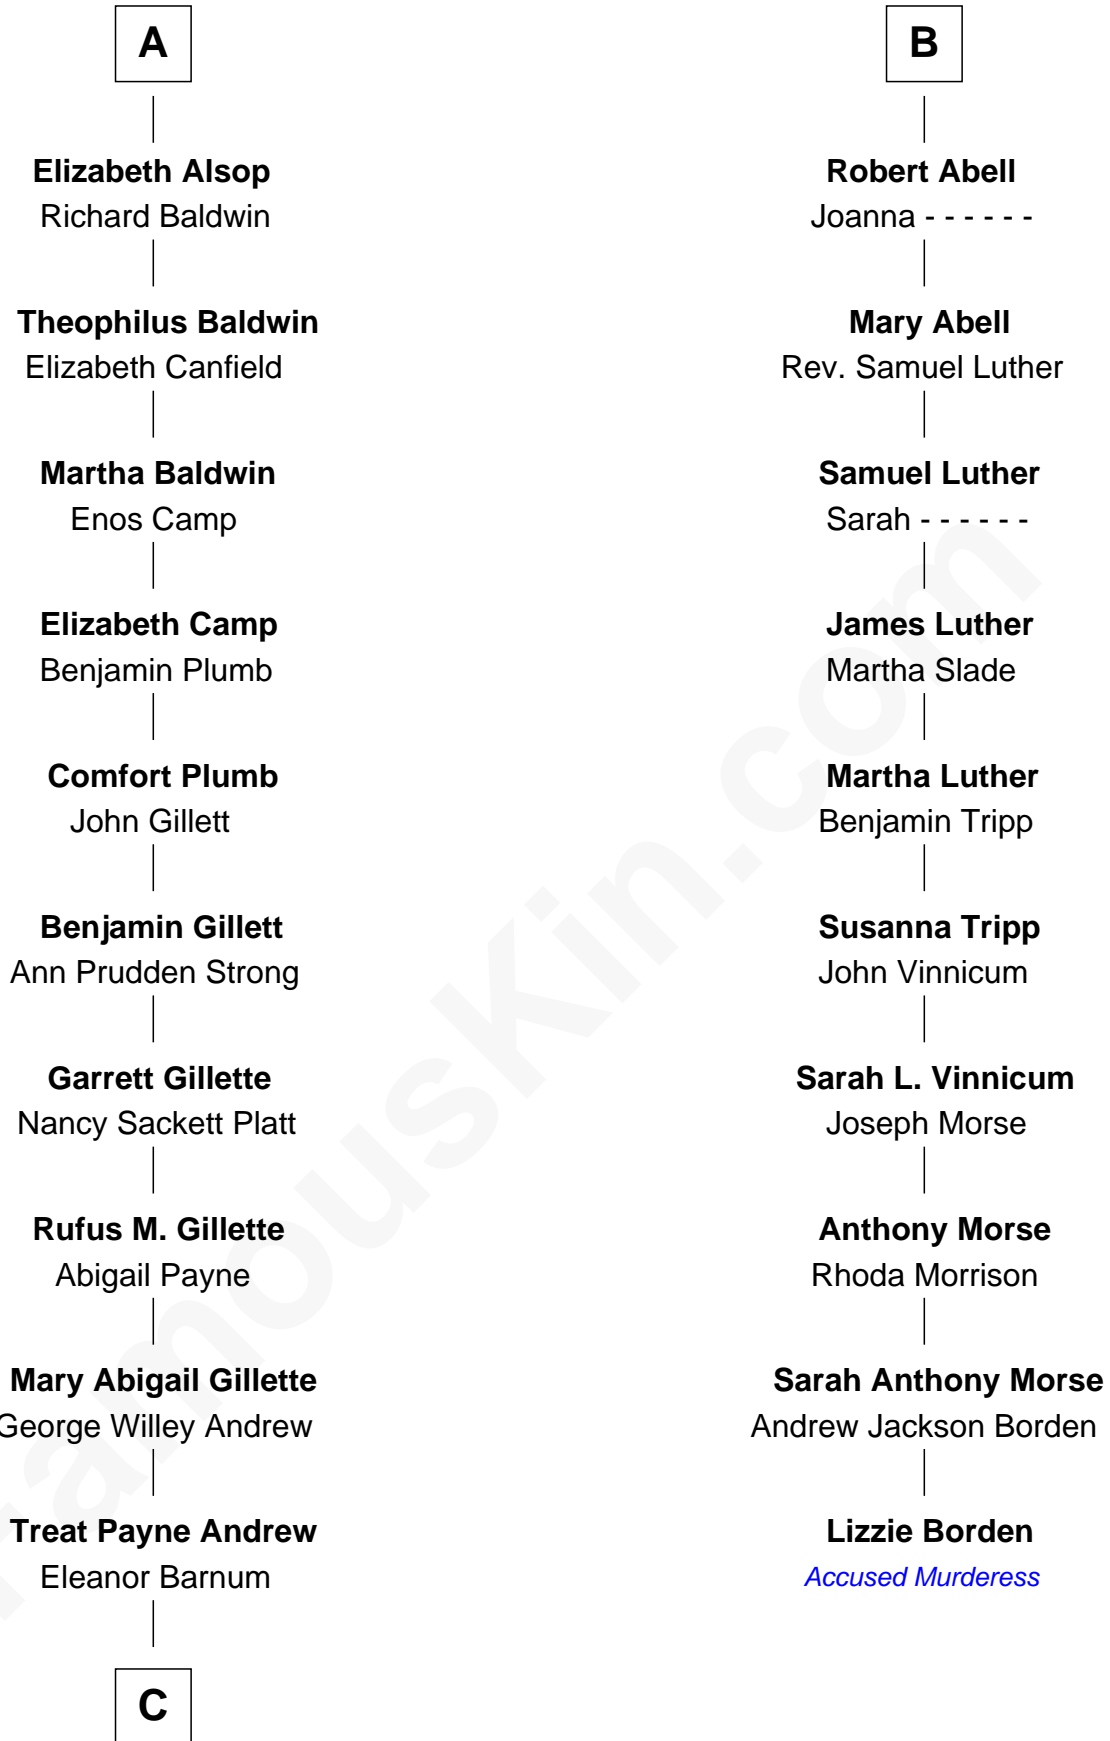

FamousKin.com Relationship Chart of

Treat Williams

TV & Movie Actor

16th cousin 2 times removed of

Lizzie Borden

Accused Murderess

James Butler
Joan Beauchamp

Sir Thomas Butler
Anne Hankeford

Margaret Butler
Sir William Boleyn

Alice Boleyn
Sir Robert Clere

Sir John Clere
Anne Tyrrell

Sir Edmund Clere
Frances Fulmerston

Anne Clere
William Gilbert

Temperance Gilbert
John Alsop

A

Elizabeth Butler
John Talbot

Ann Talbot
Sir Henry Vernon

Elizabeth Vernon
Sir Robert Corbet

Dorothy Corbet
Sir Richard Mainwaring

Sir Arthur Mainwaring
Margaret Mainwaring

Mary Mainwaring
Richard Cotton

Frances Cotton
George Abell

B

C