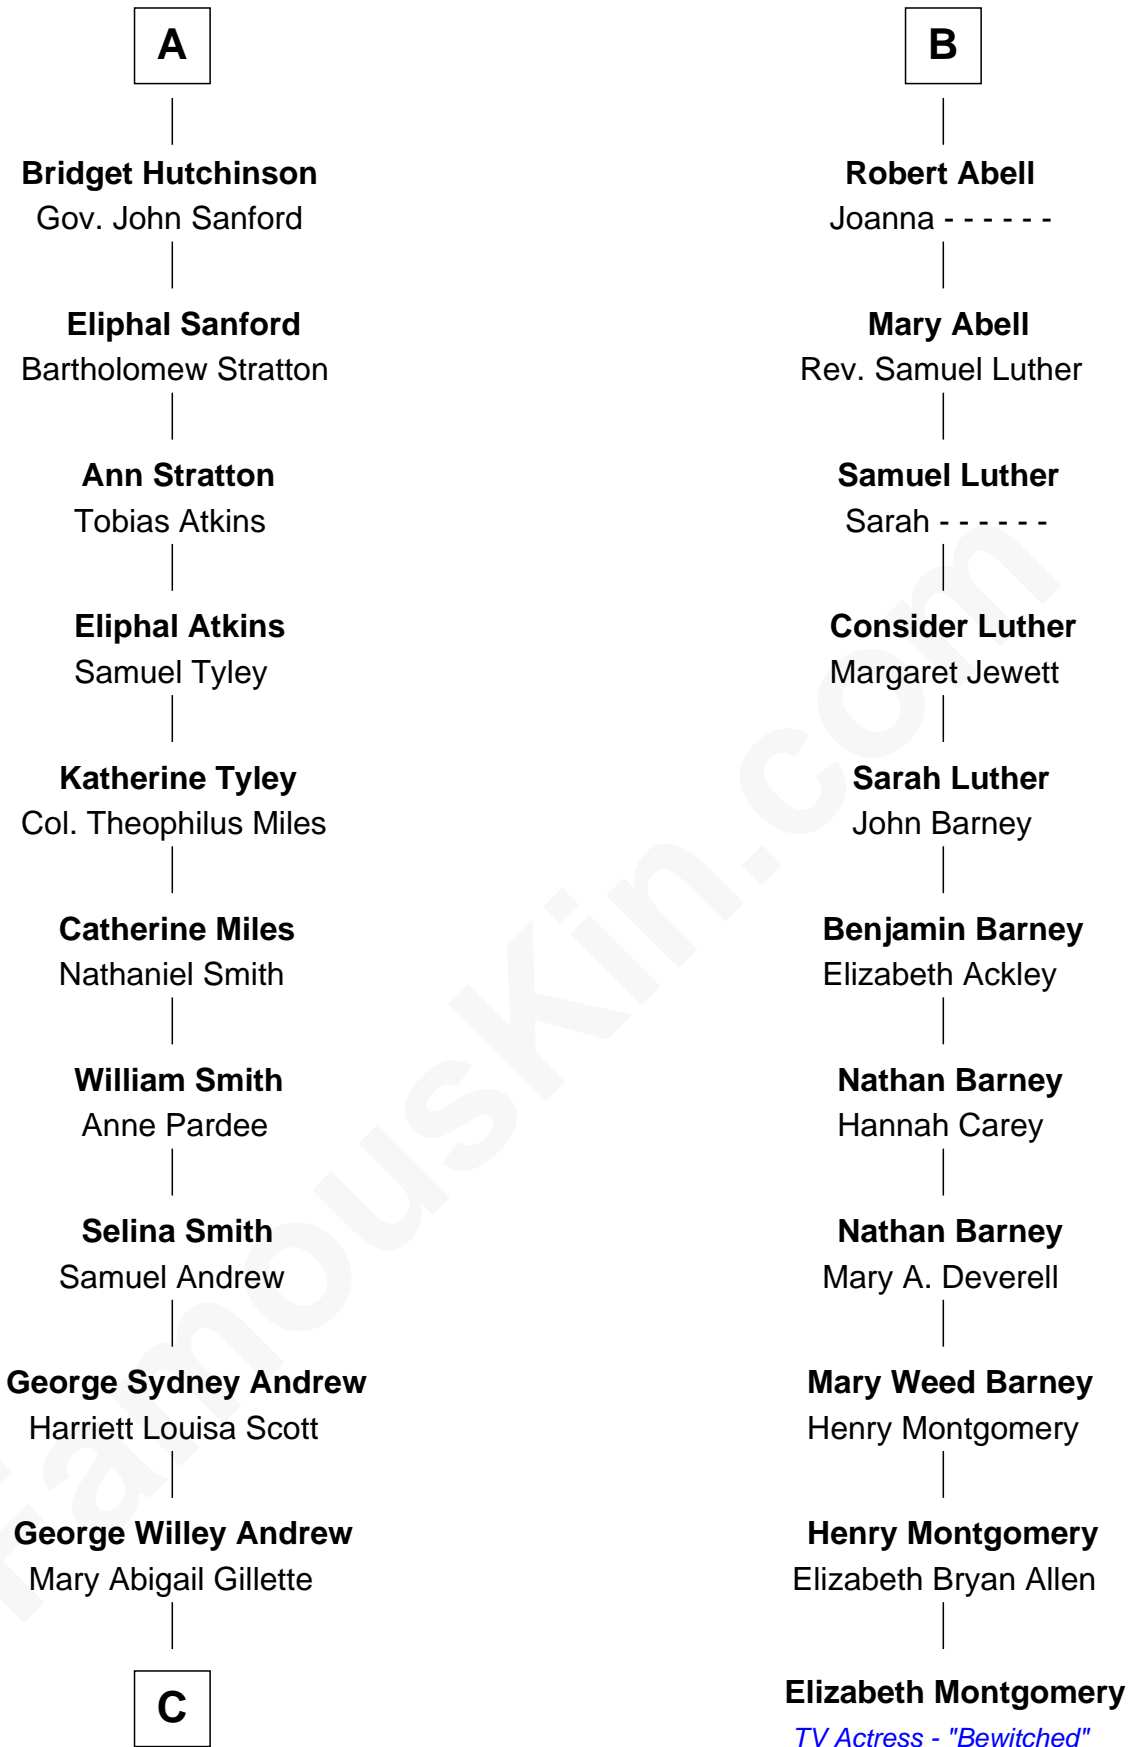

FamousKin.com Relationship Chart of

Treat Williams

TV & Movie Actor

17th cousin 2 times removed of

Elizabeth Montgomery

TV Actress - "Bewitched"

Sir Walter Blount

Sancha de Ayala

Sir John Sutton

Sir John Sutton

Elizabeth Berkeley

Jane Sutton

Thomas Mainwaring

Cecily Mainwaring

John Cotton

Sir George Cotton

Mary Onley

Richard Cotton

Mary Mainwaring

Frances Cotton

George Abell

B

C

—
Treat Payne Andrew

Eleanor Barnum

—
Marian Andrew

Richard Norman Williams

—
Treat Williams

TV & Movie Actor

FamousKin.com