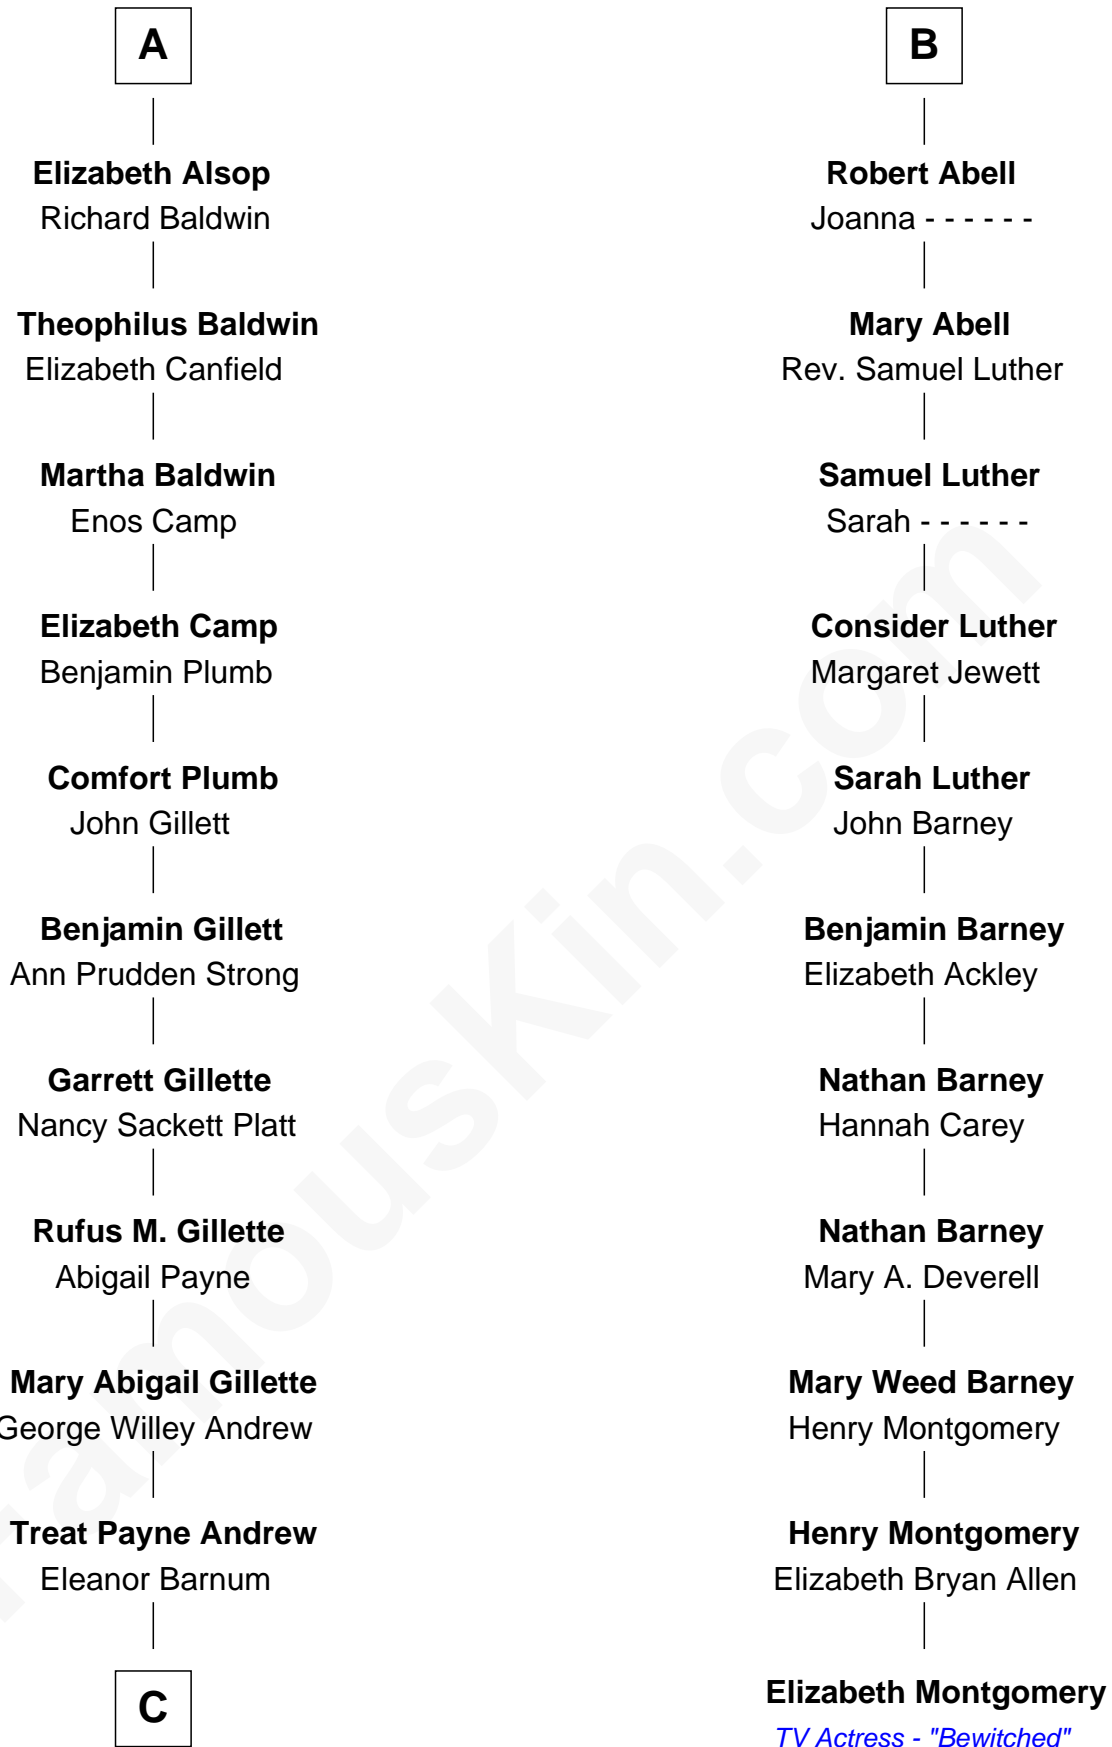

# FamousKin.com Relationship Chart of

**Treat Williams**

*TV & Movie Actor*

17th cousin 1 time removed of

**Elizabeth Montgomery**

*TV Actress - "Bewitched"*

**C**

—  
**Marian Andrew**  
Richard Norman Williams