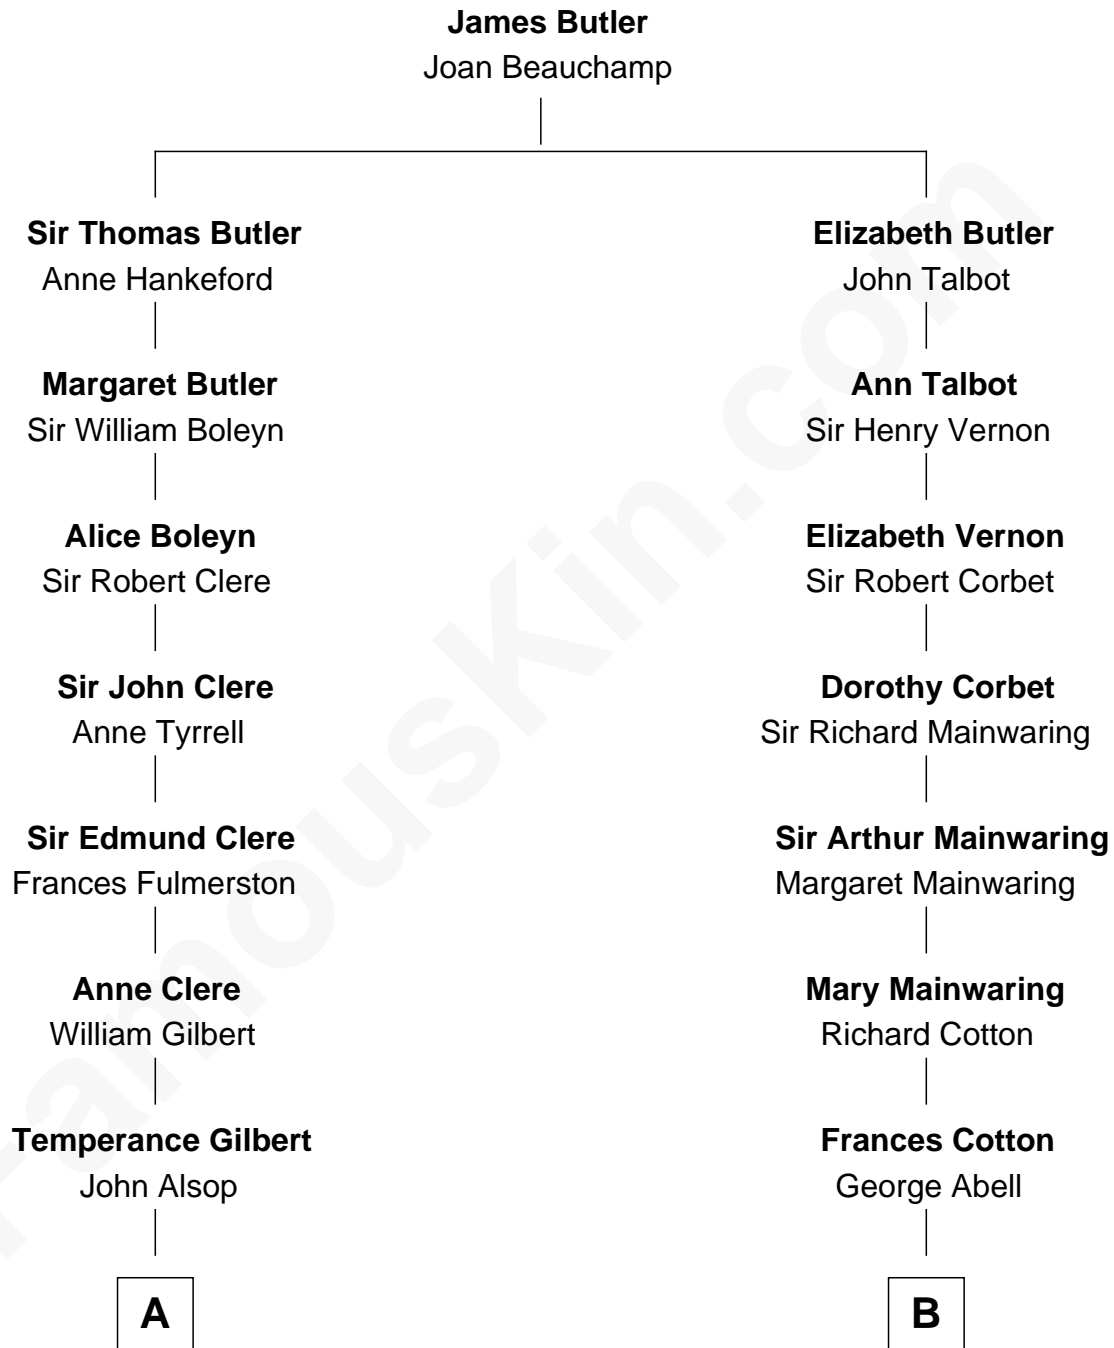

# FamousKin.com Relationship Chart of

**Treat Williams**

*TV & Movie Actor*

17th cousin 1 time removed of

**Elizabeth Montgomery**

*TV Actress - "Bewitched"*

**C**

—  
**Marian Andrew**  
Richard Norman Williams