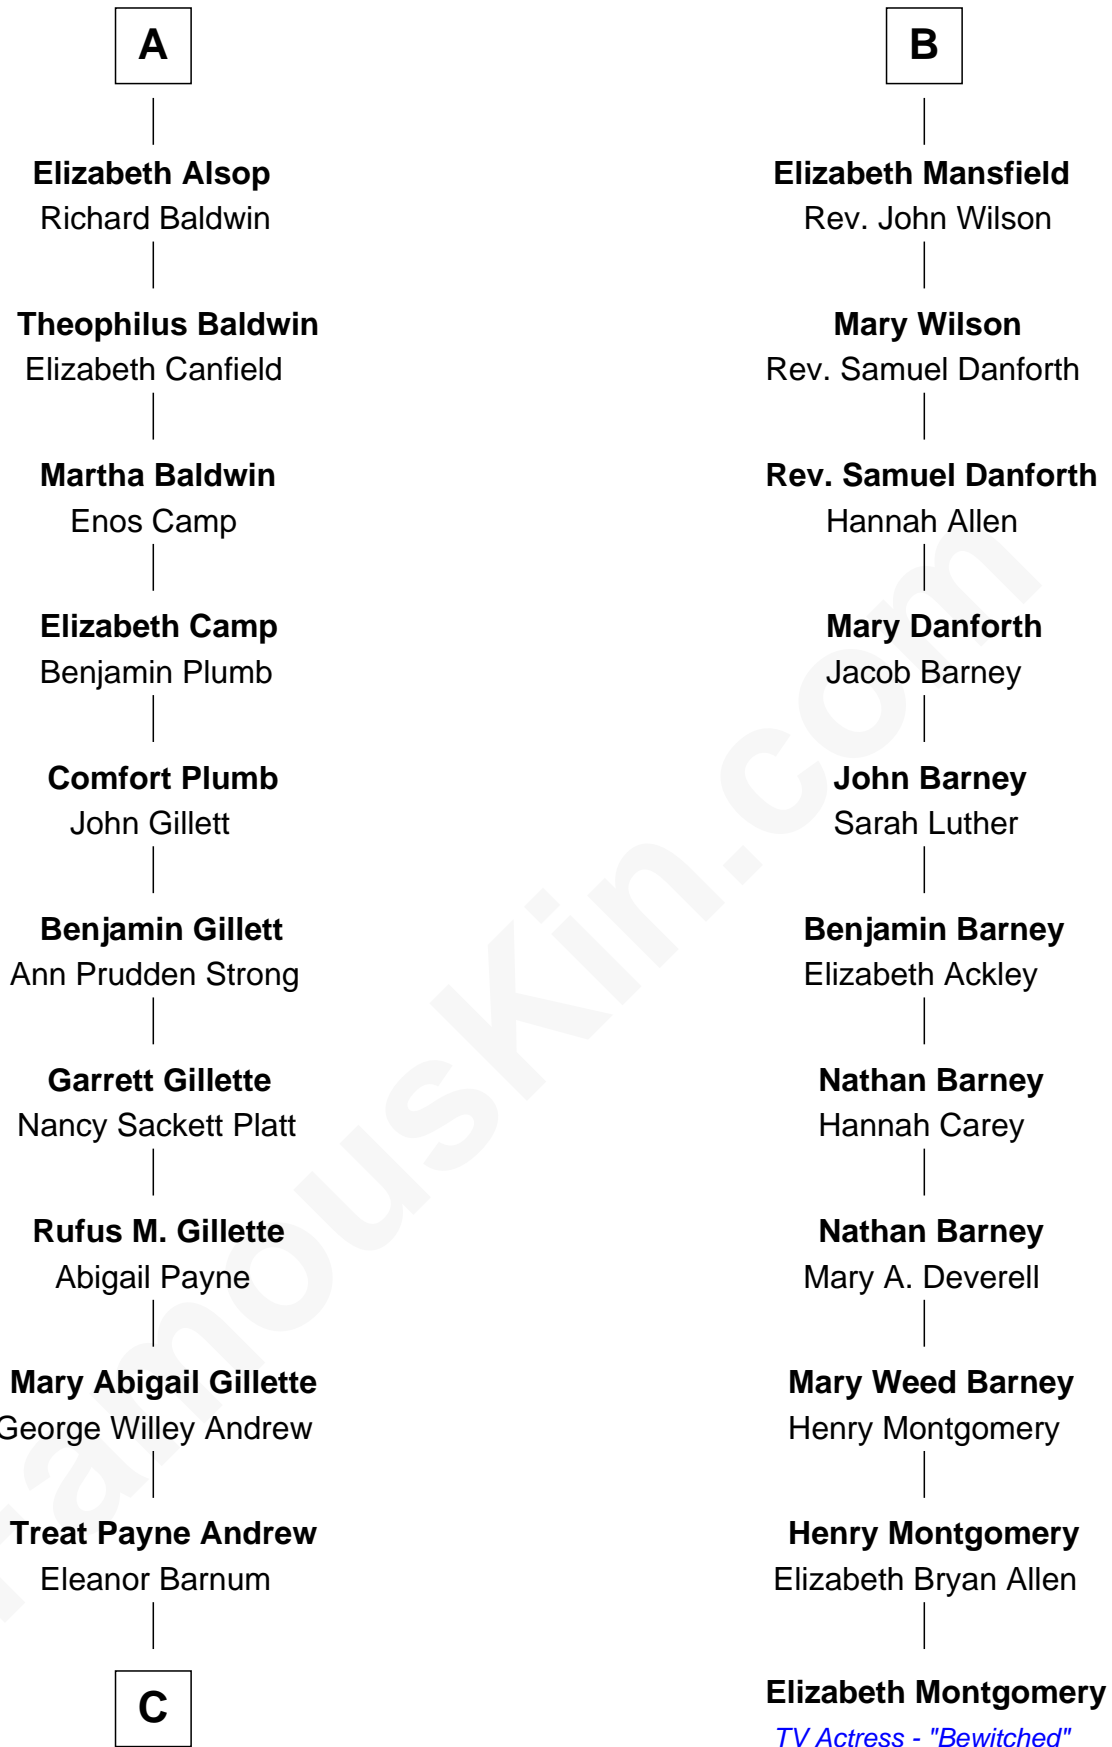

# FamousKin.com Relationship Chart of

**Treat Williams**

*TV & Movie Actor*

17th cousin 1 time removed of

**Elizabeth Montgomery**

*TV Actress - "Bewitched"*

**Thomas Morley**

Isabel de la Pole

**C**

—  
**Marian Andrew**  
Richard Norman Williams

—  
**Treat Williams**  
*TV & Movie Actor*

FamousKin.com