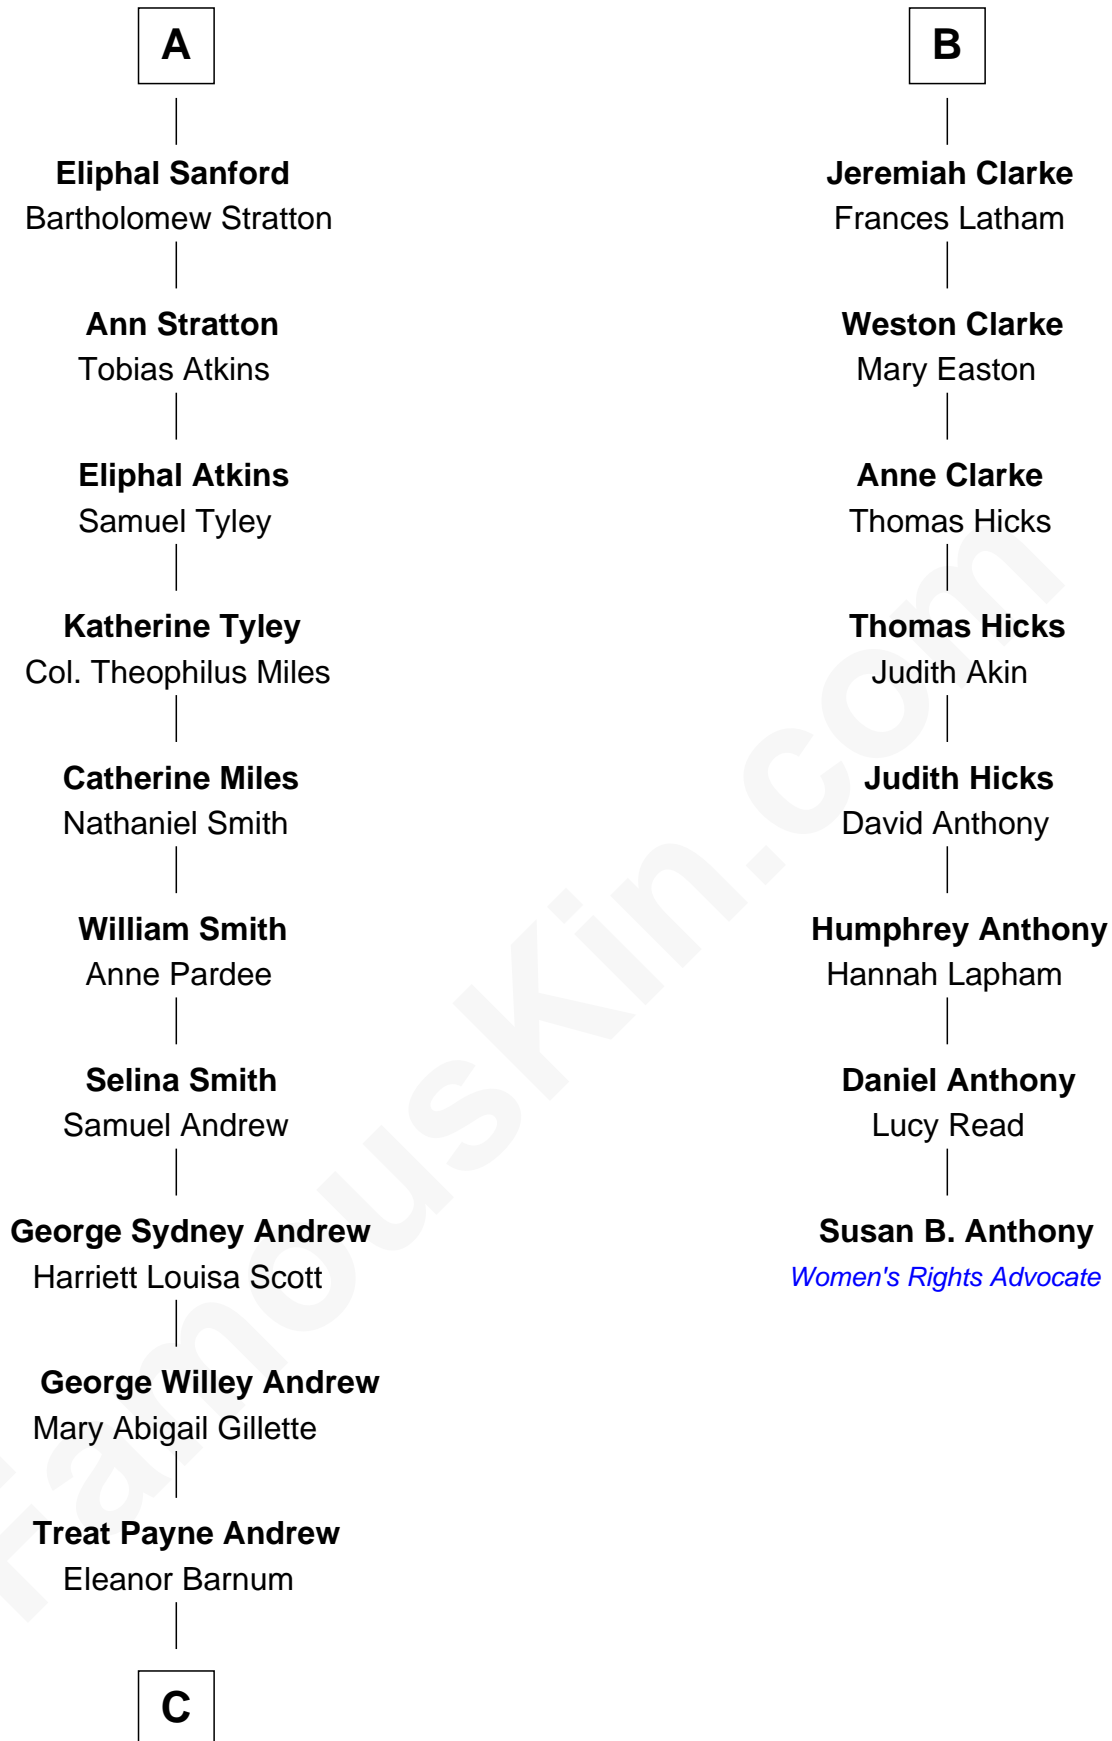

FamousKin.com Relationship Chart of

Treat Williams

TV & Movie Actor

14th cousin 4 times removed of

Susan B. Anthony

Women's Rights Advocate

Sir Thomas Blount

Margaret de Gresley

Sir Thomas Blount

Agnes Hawley

Anne Blount

William Marbury

Robert Marbury

Katherine Williamson

William Marbury

Agnes Lenton

Edward Langford

Alice Langford

John Stradling

Anne Stradling

Sir John Danvers

Anne Danvers

Thomas Lovett

Elizabeth Lovett

Anthony Cave

Mary Cave

Sir Jerome Weston

Mary Weston

William Clerke

B

C

—
Marian Andrew
Richard Norman Williams