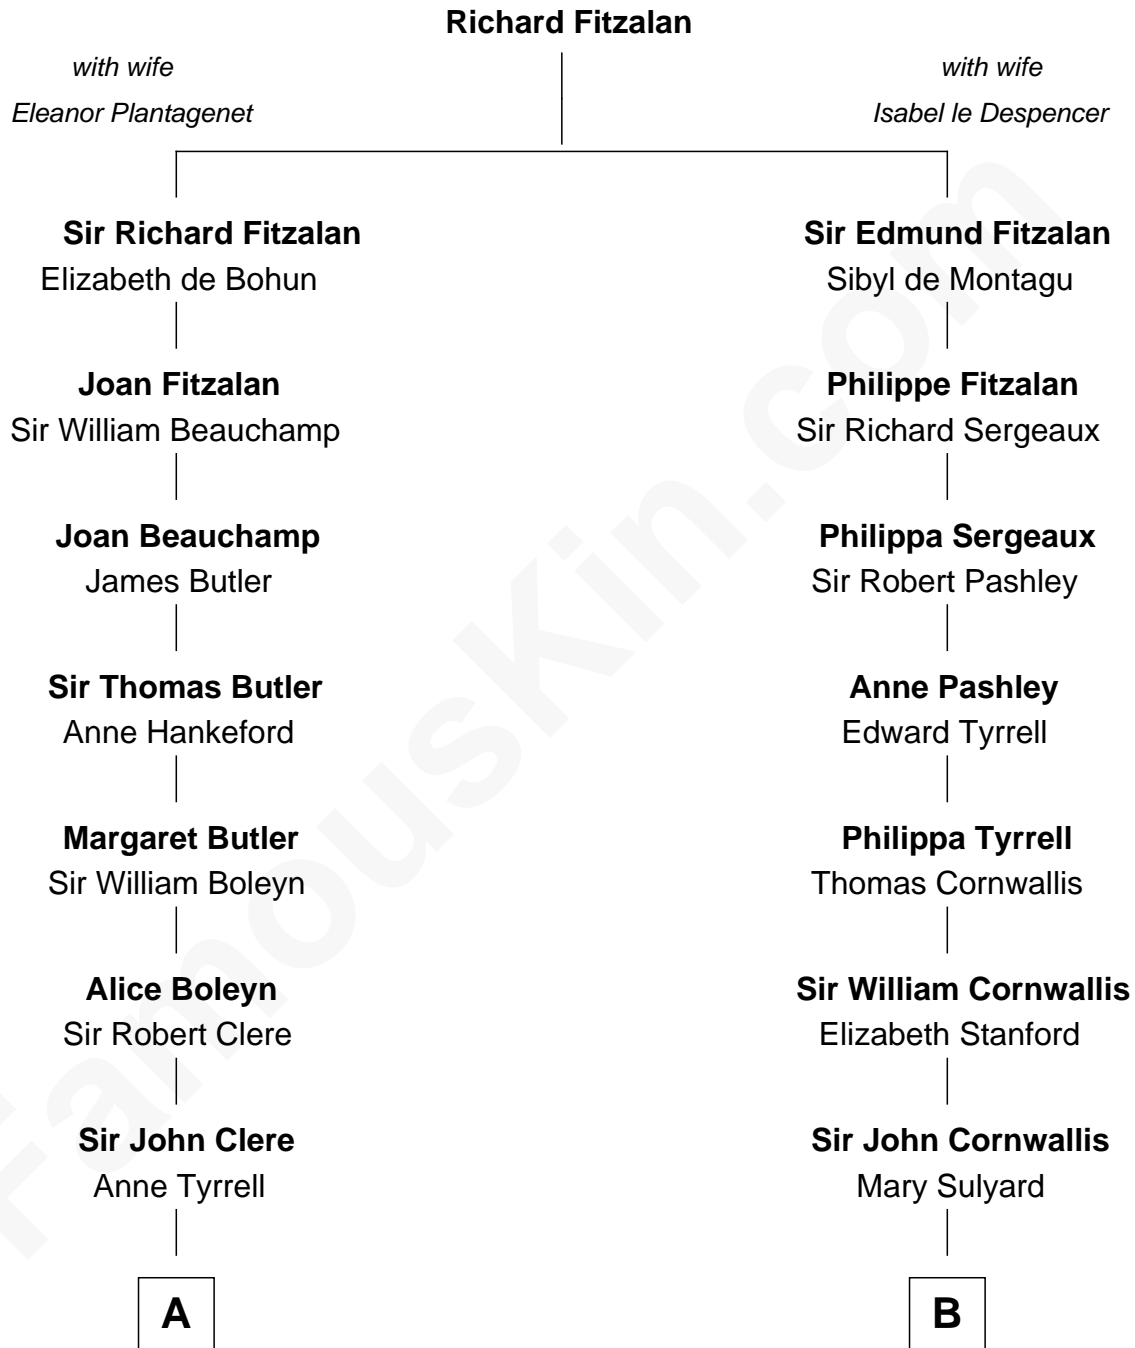

**FamousKin.com**  
**Relationship Chart of**  
**Treat Williams**  
*TV & Movie Actor*

17th cousin 4 times removed of

**Susan B. Anthony**  
*Women's Rights Advocate*

**C**

—  
**Rufus M. Gillette**

Abigail Payne

—  
**Mary Abigail Gillette**

George Willey Andrew

—  
**Treat Payne Andrew**

Eleanor Barnum

—  
**Marian Andrew**

Richard Norman Williams

—  
**Treat Williams**

*TV & Movie Actor*