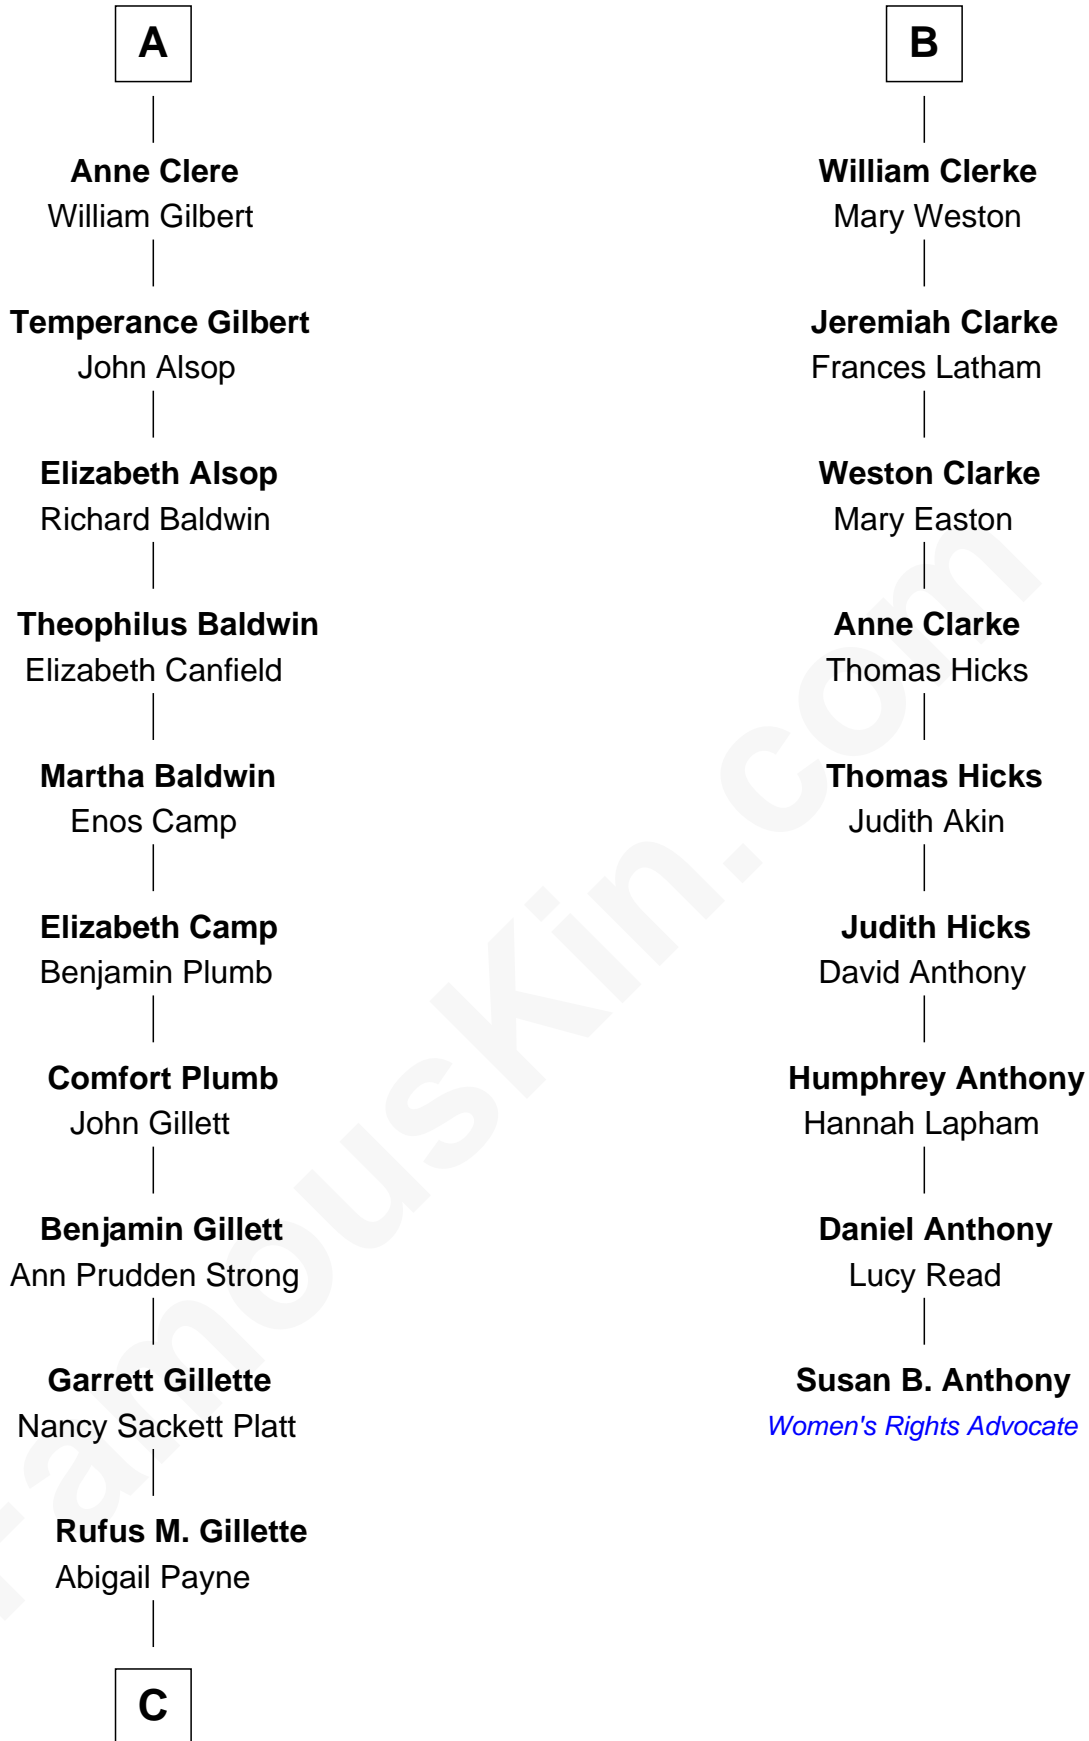

# FamousKin.com Relationship Chart of

**Treat Williams**

*TV & Movie Actor*

15th cousin 5 times removed of

**Susan B. Anthony**

*Women's Rights Advocate*

**John de Welles**

Maud de Roos

**Alice Boleyn**

Sir Robert Clere

**Sir John Clere**

Anne Tyrrell

**Sir Edmund Clere**

Frances Fulmerston

**A**

**Margery de Welles**

Stephen le Scrope

**Maude le Scrope**

Sir Baldwin Freville

**Elizabeth Freville**

Sir Thomas Ferrers

**Sir Henry Ferrers**

Margaret Heckstall

**Elizabeth Ferrers**

James Clerke

**George Clerke**

Elizabeth Wilsford

**James Clerke**

Mary Saxby

**B**

**C**

—  
**Mary Abigail Gillette**