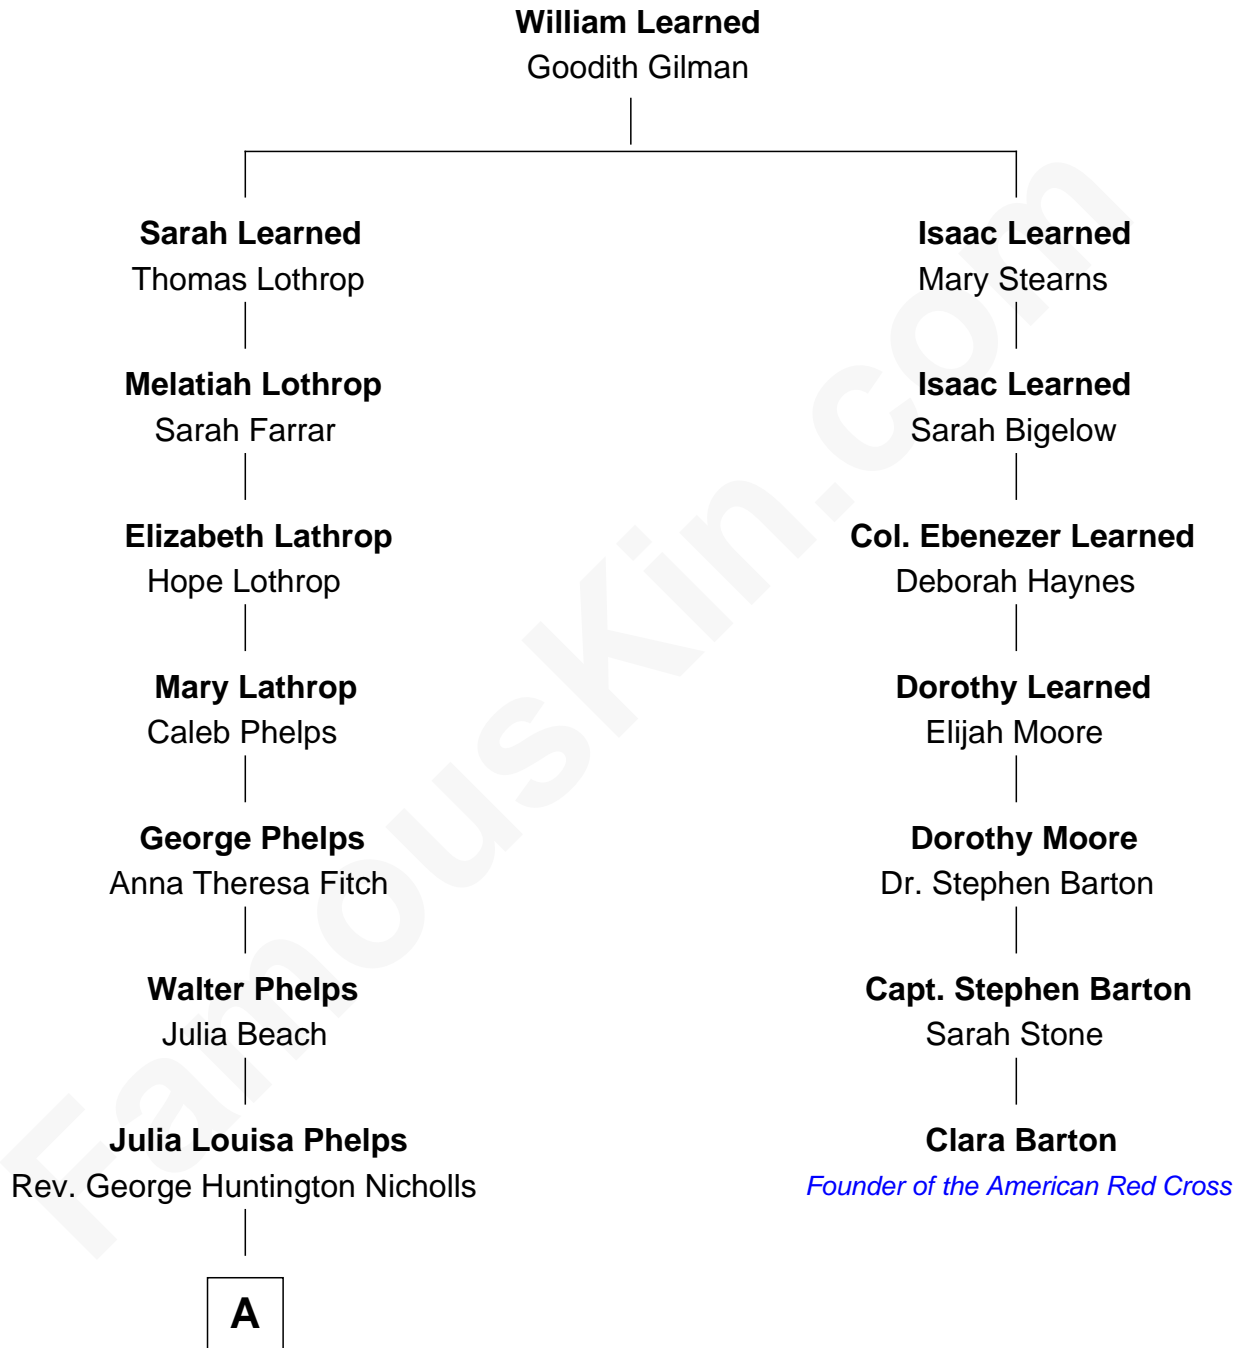

FamousKin.com

Relationship Chart of

Treat Williams

TV & Movie Actor

6th cousin 5 times removed of

Clara Barton

Founder of the American Red Cross

A

—
Mary Nicholls

Charles W. Barnum

—
Richard Nicholls Barnum

Marian Hutchison Cocks

—
Eleanor Barnum

Treat Payne Andrew

—
Marian Andrew

Richard Norman Williams