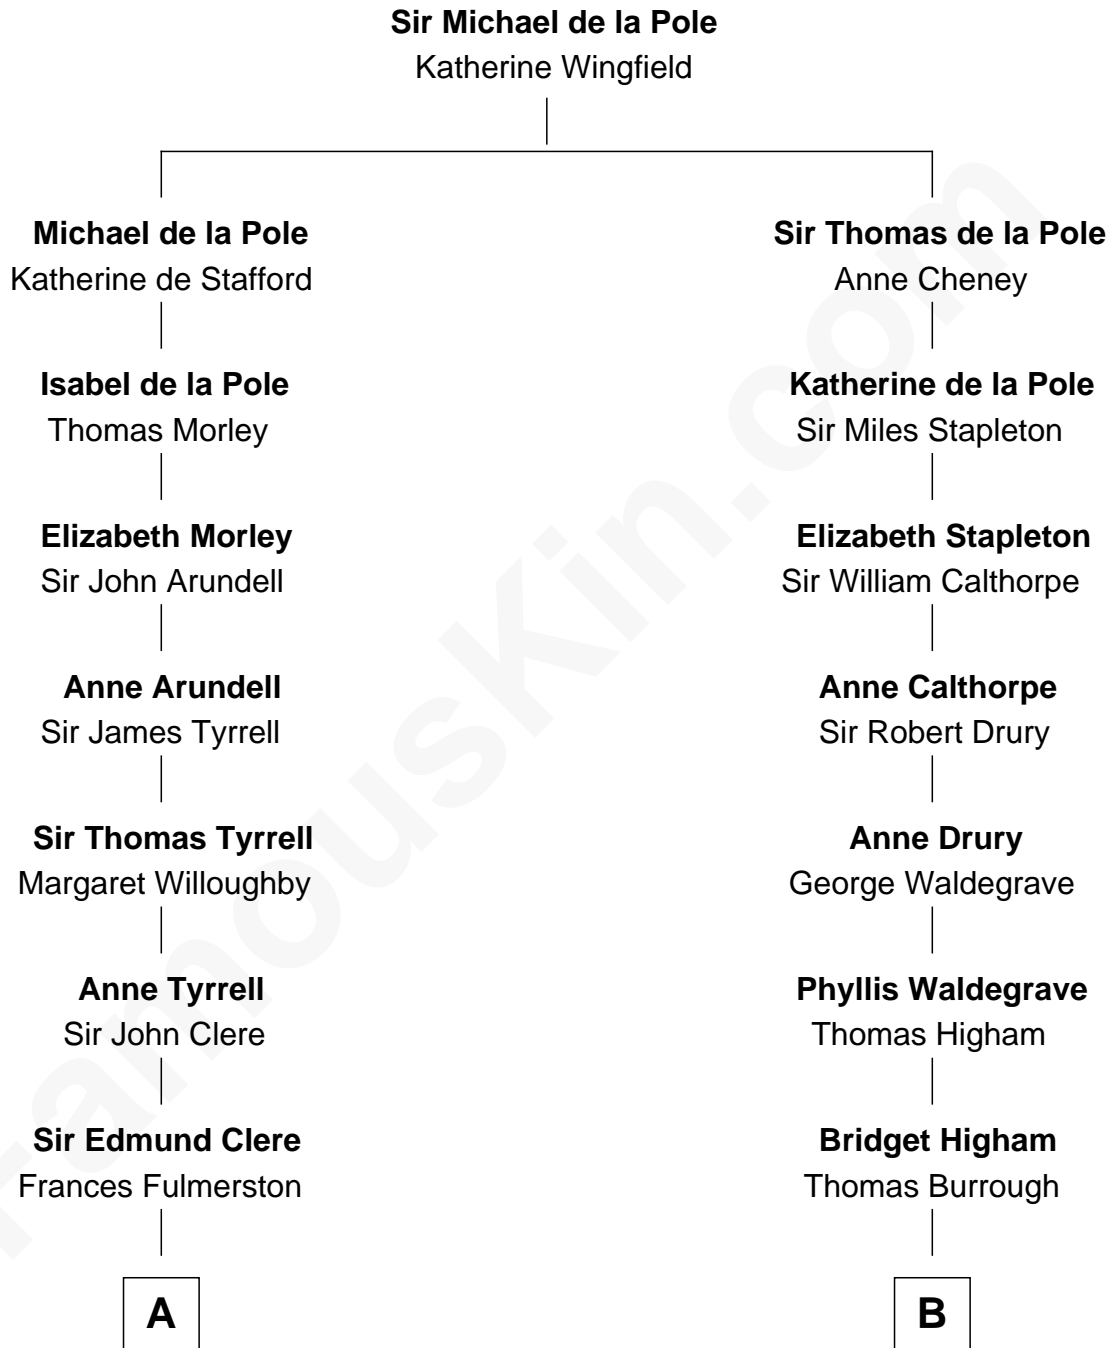

FamousKin.com Relationship Chart of

Treat Williams

TV & Movie Actor

17th cousin 3 times removed of

Walt Disney

Co-Founder of The Walt Disney Company

C

—
Mary Abigail Gillette
George Willey Andrew

—
Treat Payne Andrew
Eleanor Barnum

—
Marian Andrew
Richard Norman Williams

—
Treat Williams
TV & Movie Actor

FamousKin.com