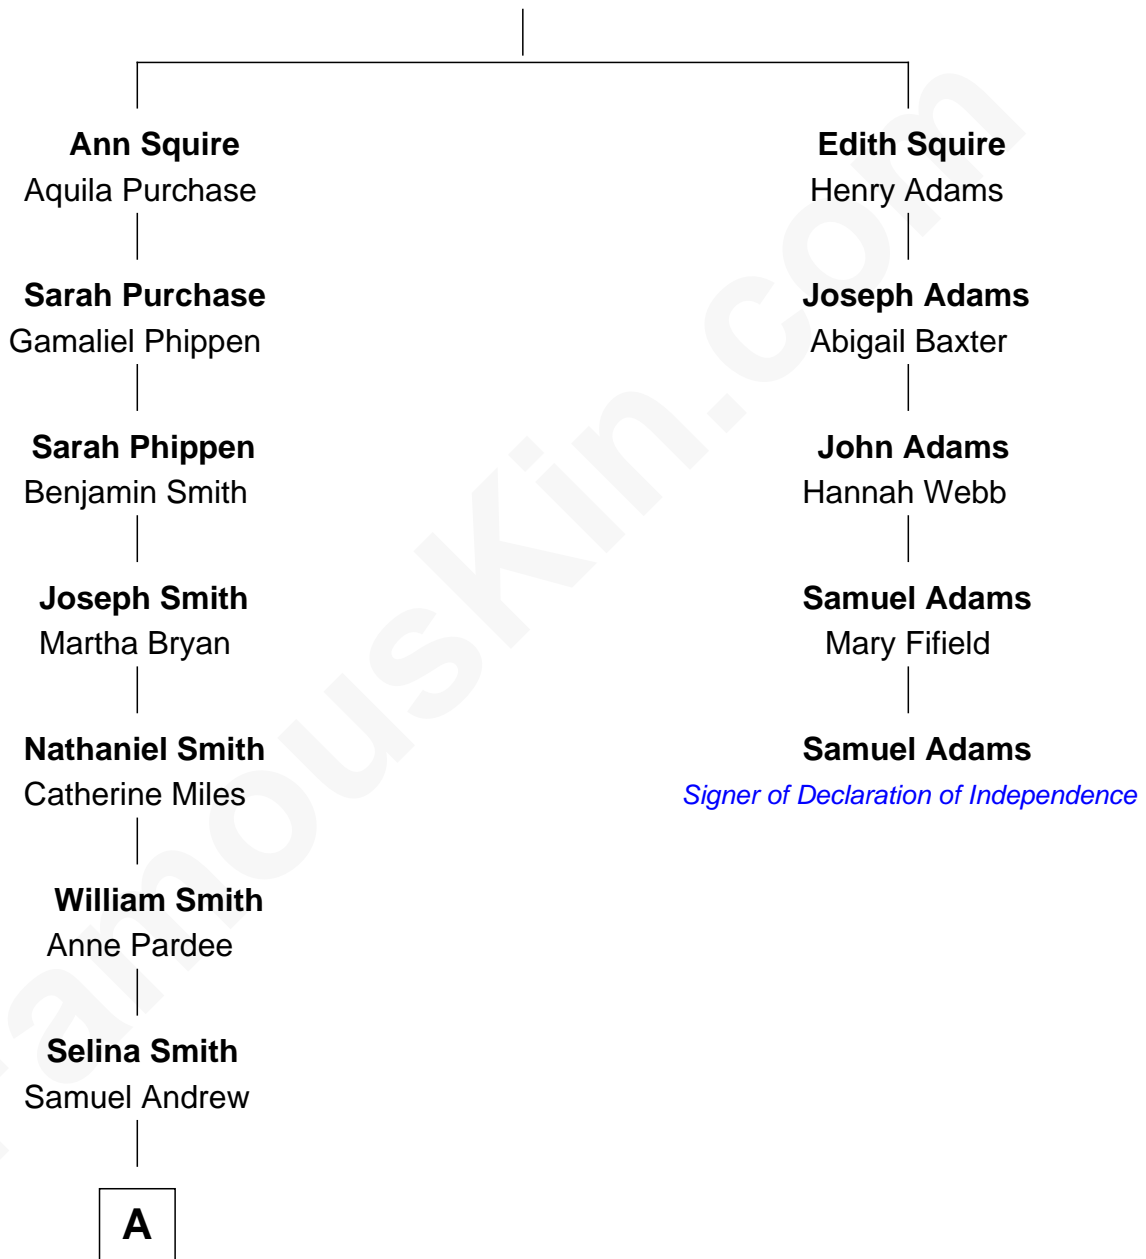

FamousKin.com Relationship Chart of

Treat Williams

TV & Movie Actor

4th cousin 7 times removed of

Samuel Adams

Signer of the Declaration of Independence

Henry Squire

A

George Sydney Andrew

Harriett Louisa Scott

George Willey Andrew

Mary Abigail Gillette

Treat Payne Andrew

Eleanor Barnum

Marian Andrew

Richard Norman Williams