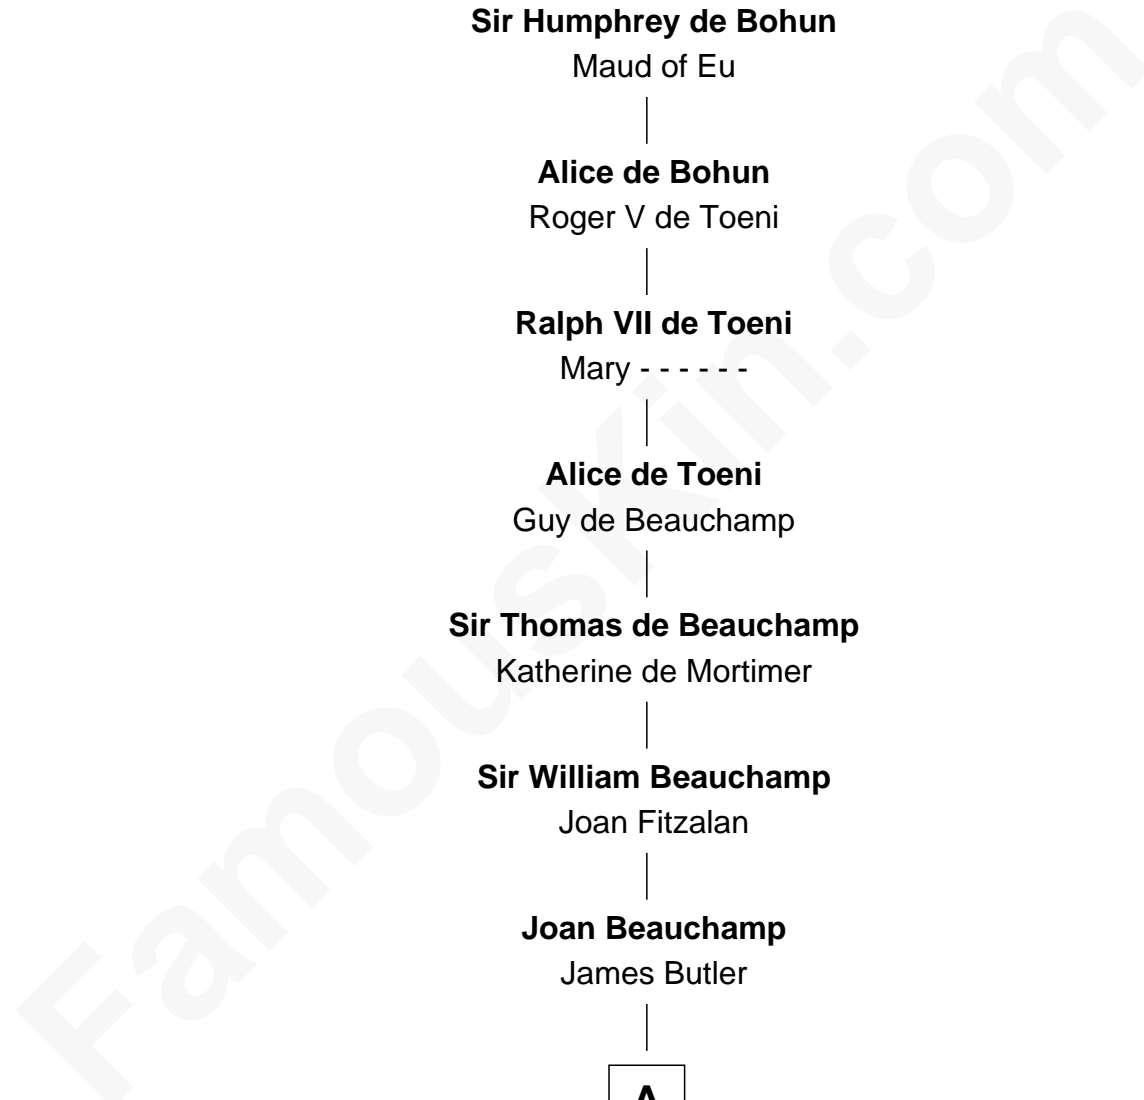

FamousKin.com Relationship Chart of

Treat Williams

TV & Movie Actor

24th Great-grandson of

Henry de Bohun

Magna Carta Surety

Henry de Bohun

Maud de Mandeville

Sir Humphrey de Bohun

Maud of Eu

Alice de Bohun

Roger V de Toeni

Ralph VII de Toeni

Mary - - - - -

Alice de Toeni

Guy de Beauchamp

Sir Thomas de Beauchamp

Katherine de Mortimer

Sir William Beauchamp

Joan Fitzalan

Joan Beauchamp

James Butler

A

A