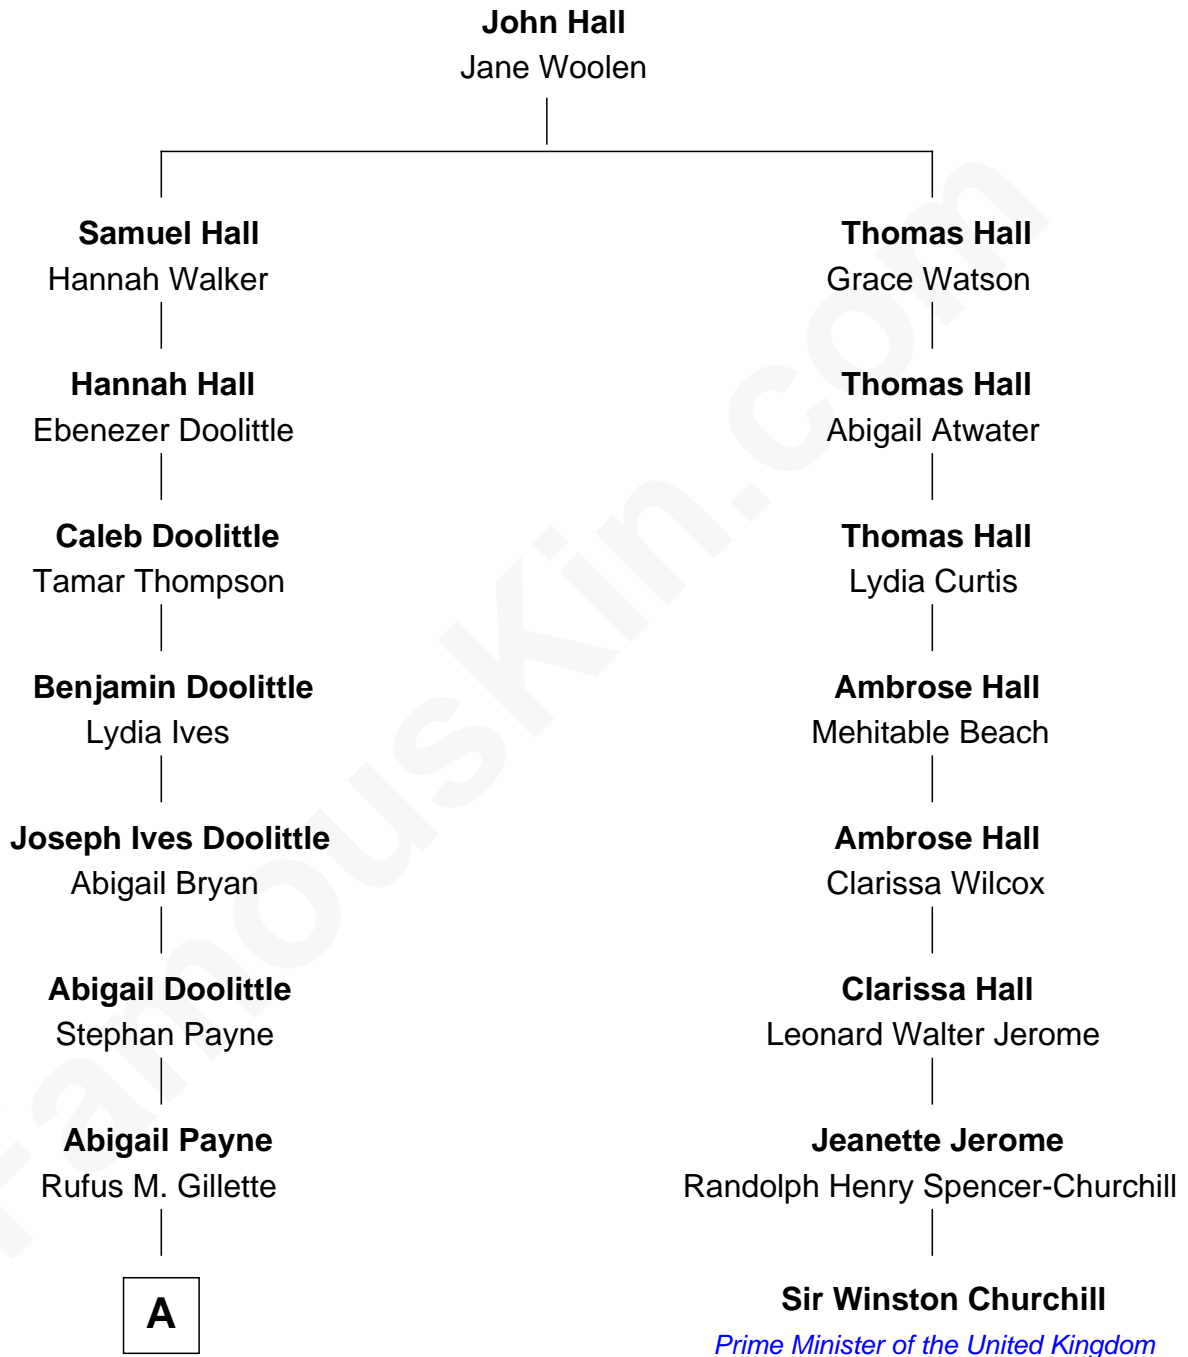

# FamousKin.com Relationship Chart of

**Treat Williams**

*TV & Movie Actor*

7th cousin 3 times removed of

**Sir Winston Churchill**

*Prime Minister of the United Kingdom*

**A**

—  
**Mary Abigail Gillette**

George Willey Andrew

—  
**Treat Payne Andrew**

Eleanor Barnum

—  
**Marian Andrew**

Richard Norman Williams

—  
**Treat Williams**

*TV & Movie Actor*

FamousKin.com