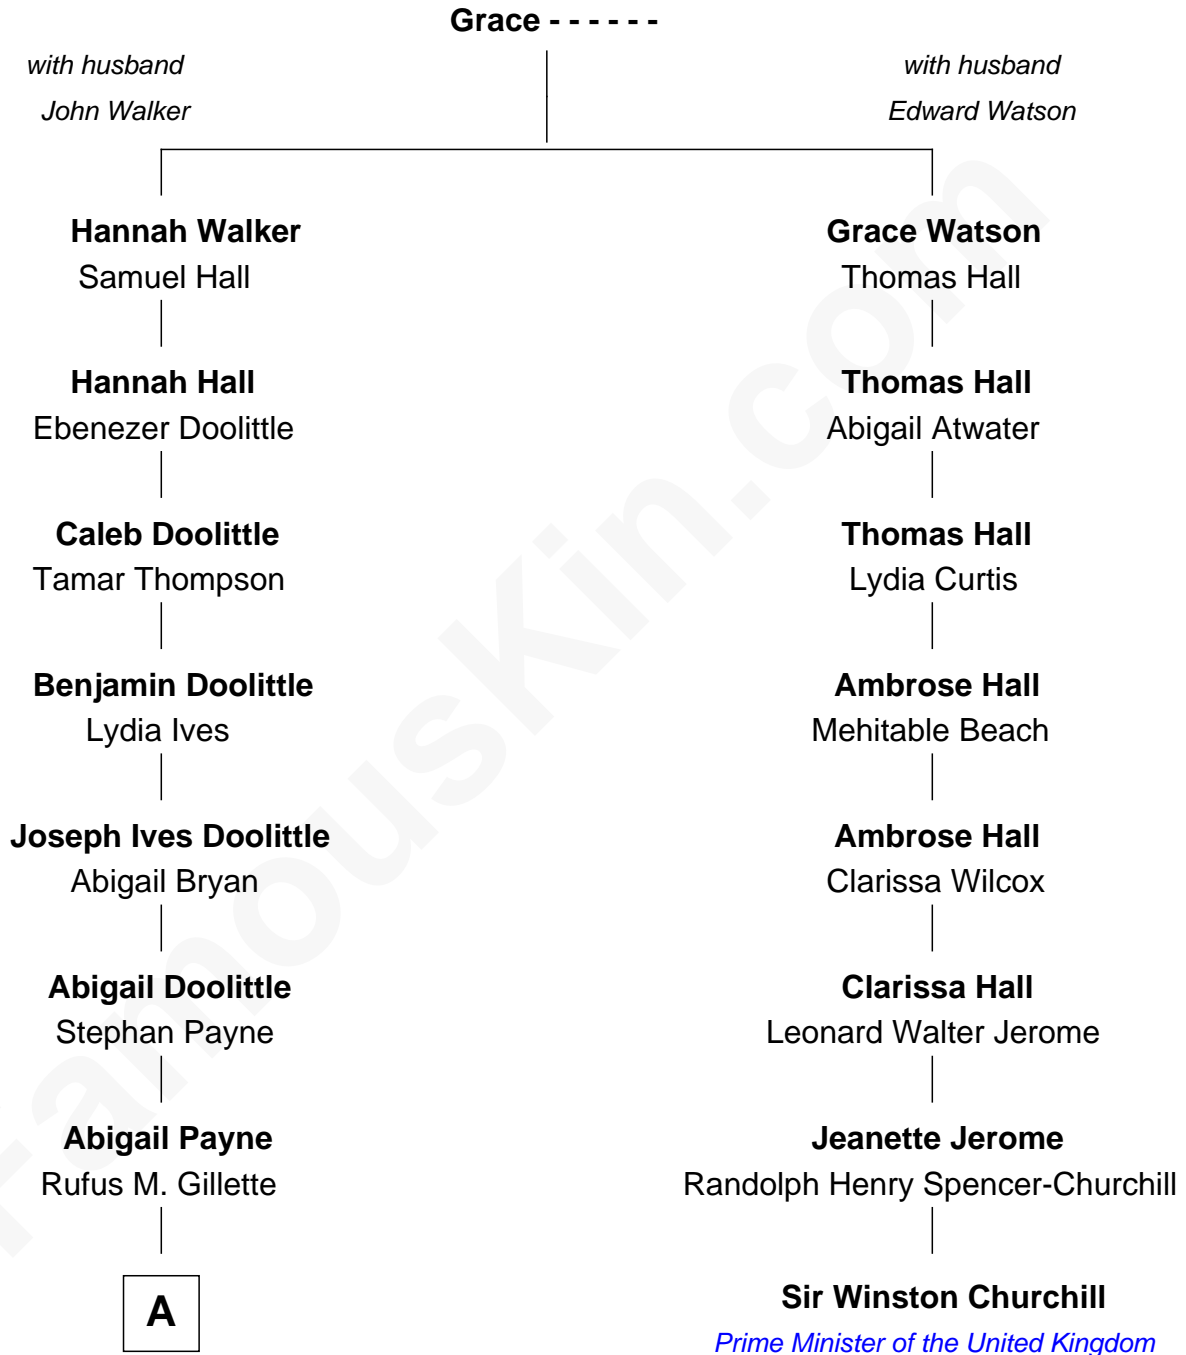

# FamousKin.com Relationship Chart of

**Treat Williams**

*TV & Movie Actor*

7th cousin 3 times removed of

**Sir Winston Churchill**

*Prime Minister of the United Kingdom*

**A**

—  
**Mary Abigail Gillette**

George Willey Andrew

—  
**Treat Payne Andrew**

Eleanor Barnum

—  
**Marian Andrew**

Richard Norman Williams

—  
**Treat Williams**

*TV & Movie Actor*