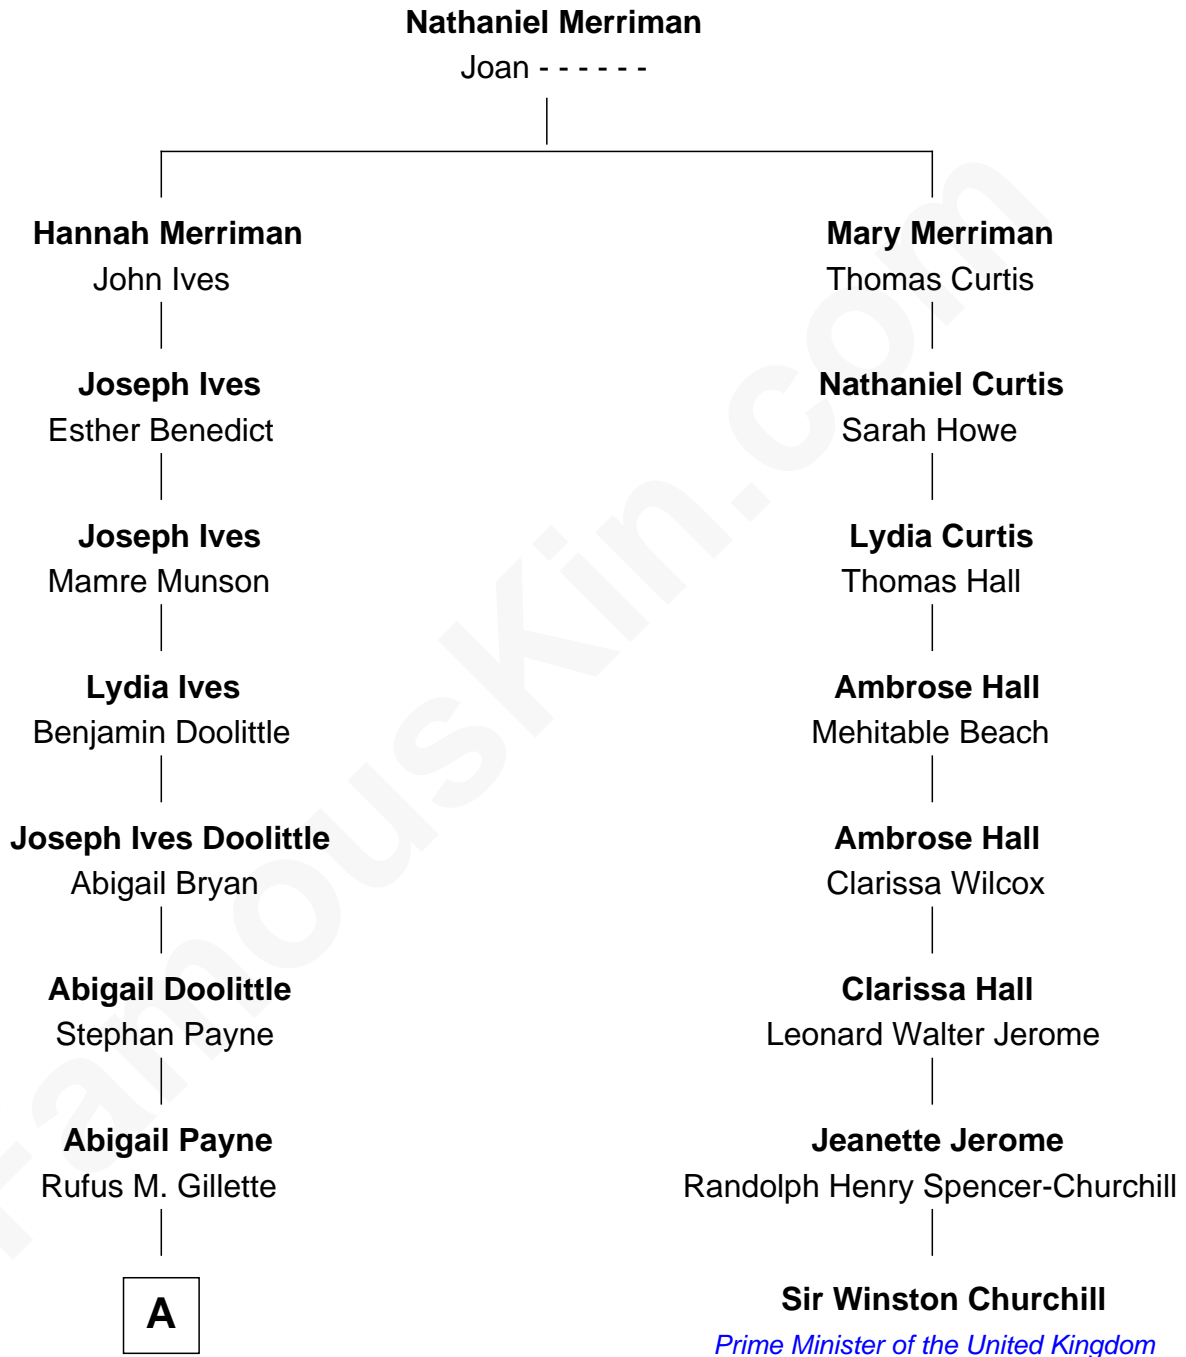

FamousKin.com Relationship Chart of

Treat Williams

TV & Movie Actor

7th cousin 3 times removed of

Sir Winston Churchill

Prime Minister of the United Kingdom

A

—
Mary Abigail Gillette

George Willey Andrew

—
Treat Payne Andrew

Eleanor Barnum

—
Marian Andrew

Richard Norman Williams

—
Treat Williams

TV & Movie Actor