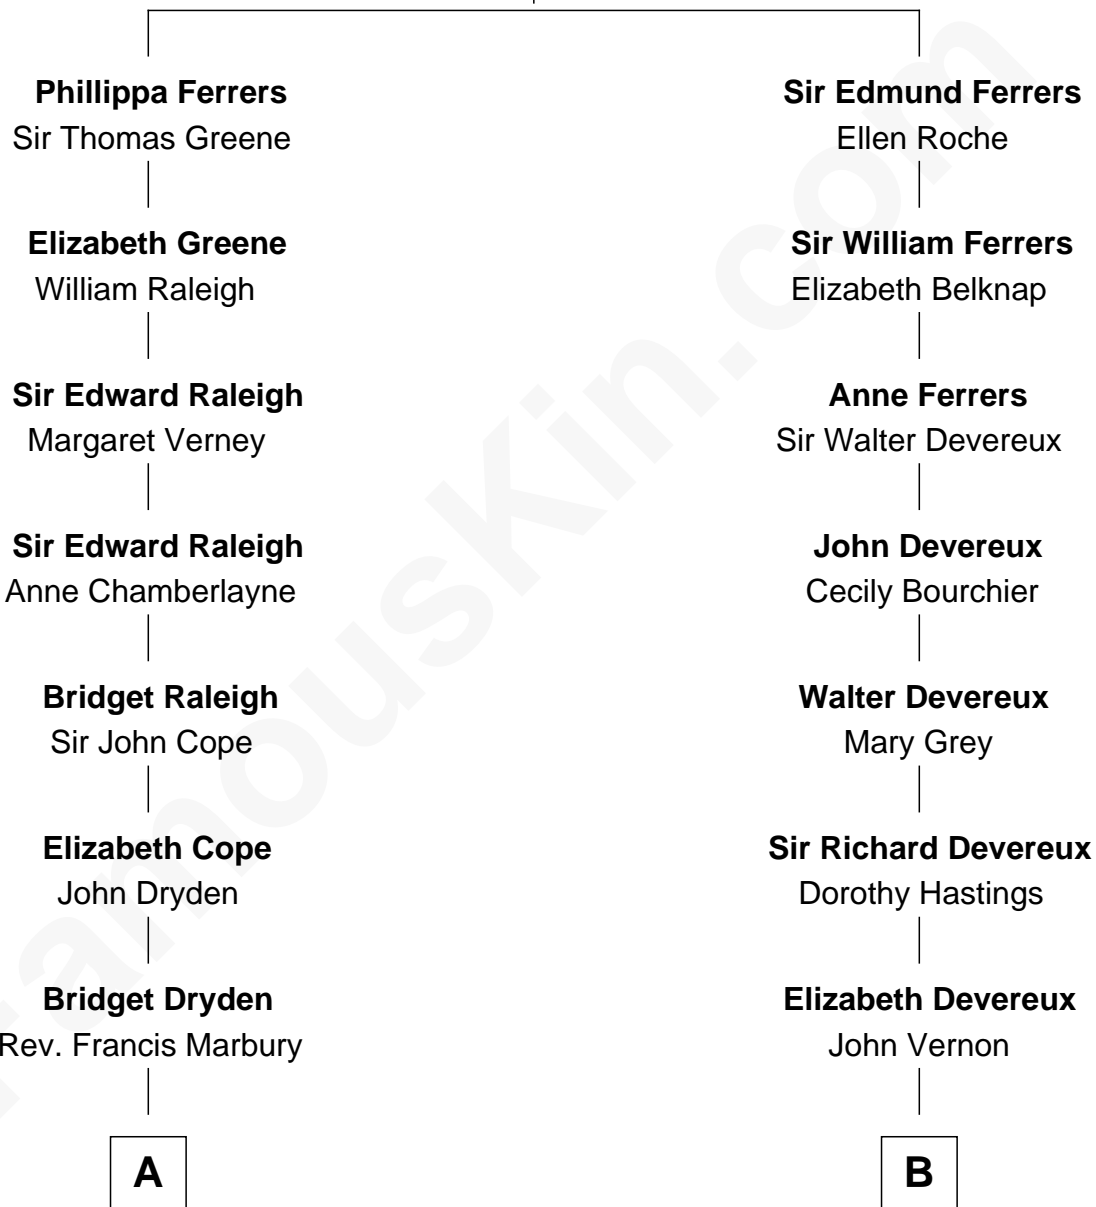

# FamousKin.com Relationship Chart of

**Treat Williams**

*TV & Movie Actor*

17th cousin 3 times removed of

**Sir Winston Churchill**

*Prime Minister of the United Kingdom*

**Robert de Ferrers**  
Margaret Despencer

**C**

George Willey Andrew

Mary Abigail Gillette

Treat Payne Andrew

Eleanor Barnum

Marian Andrew

Richard Norman Williams

Treat Williams