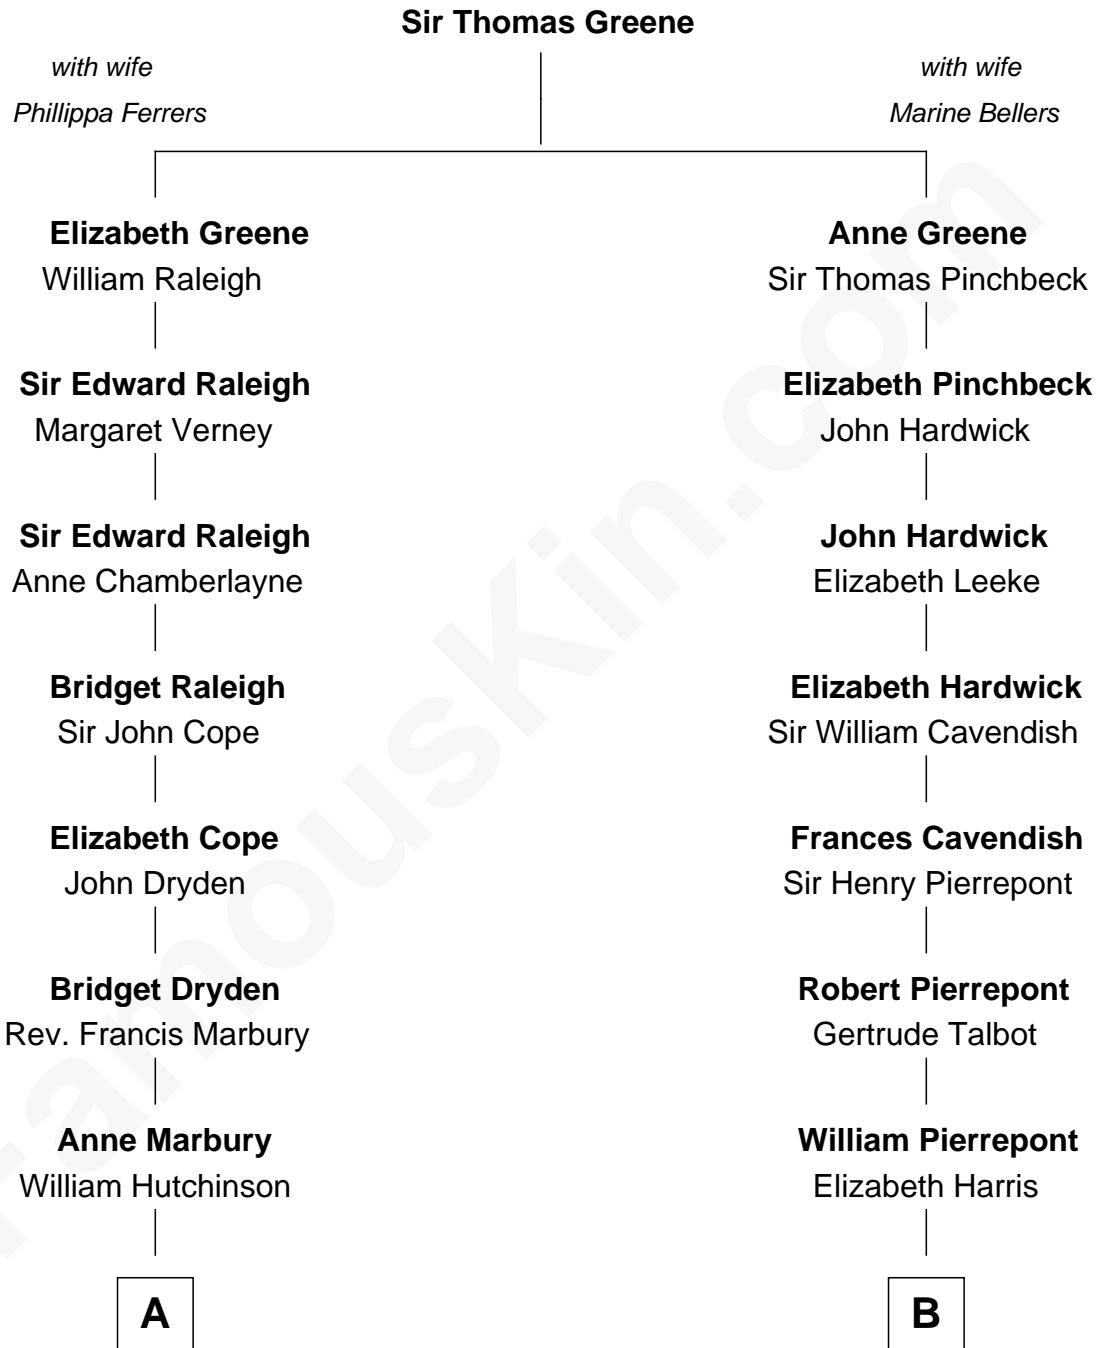

FamousKin.com
Relationship Chart of
Treat Williams
TV & Movie Actor

16th cousin 3 times removed of
Sir Winston Churchill
Prime Minister of the United Kingdom

C

—
Treat Payne Andrew

Eleanor Barnum

—
Marian Andrew