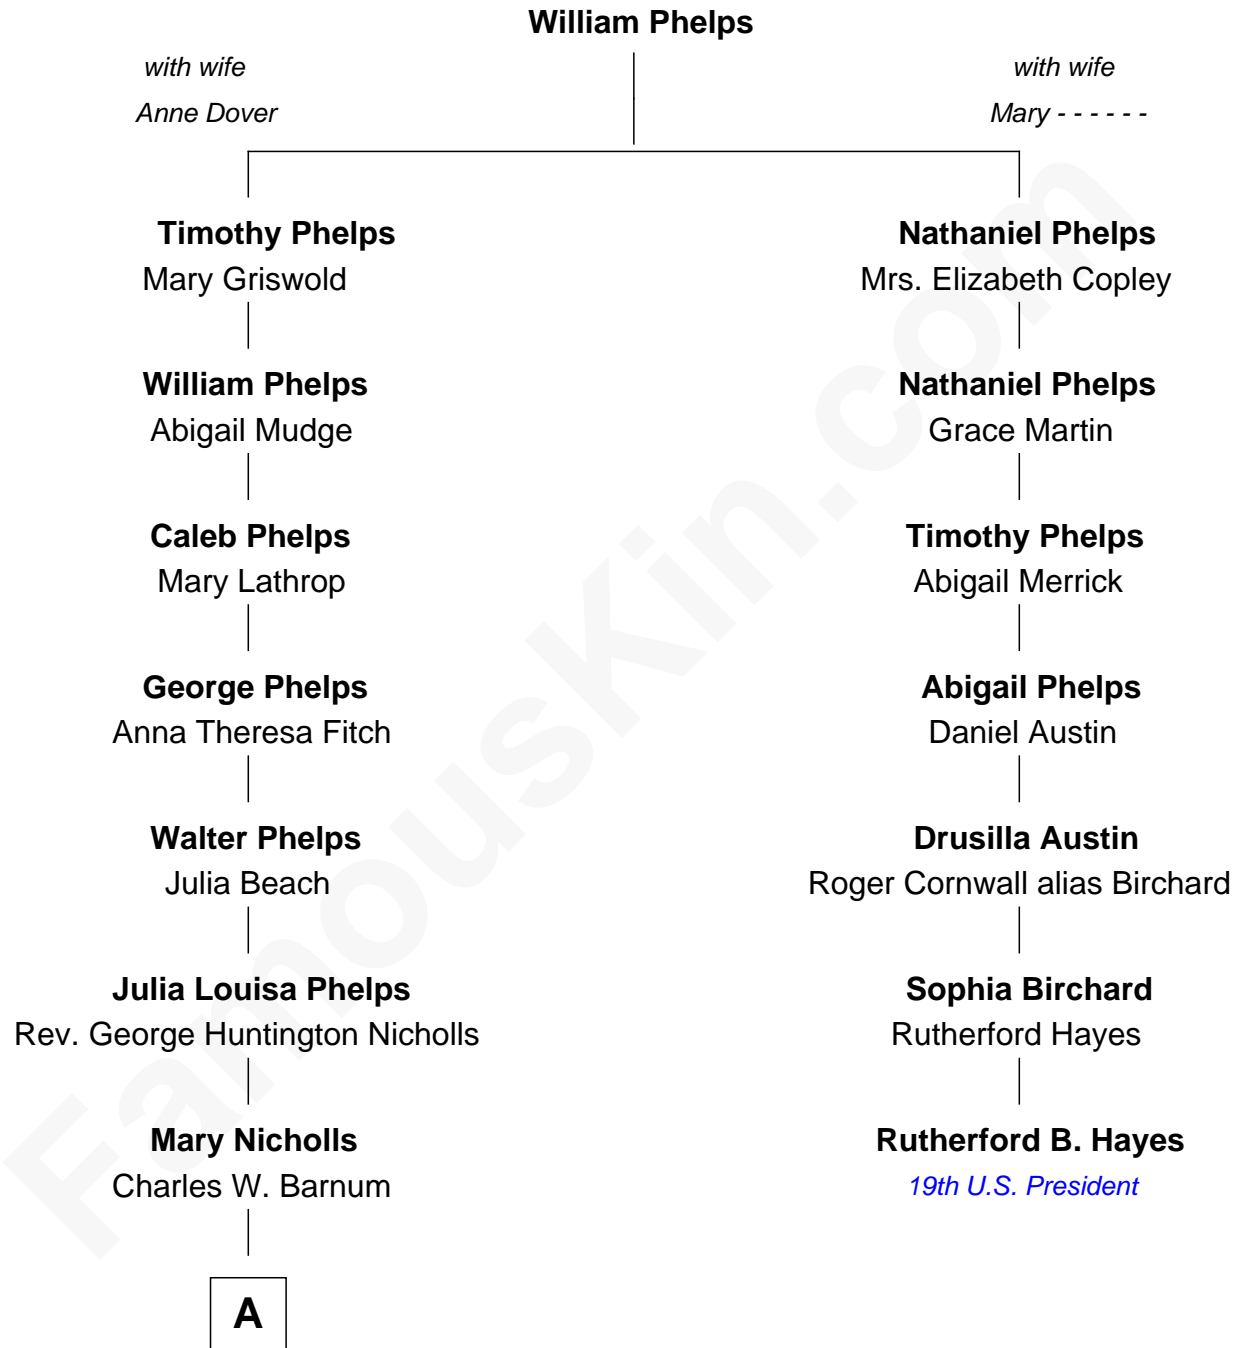

FamousKin.com

Relationship Chart of

Treat Williams

TV & Movie Actor

6th cousin 4 times removed of

Rutherford B. Hayes

19th U.S. President

A

Richard Nicholls Barnum

Marian Hutchison Cocks

Eleanor Barnum

Treat Payne Andrew

Marian Andrew

Richard Norman Williams

Treat Williams

TV & Movie Actor