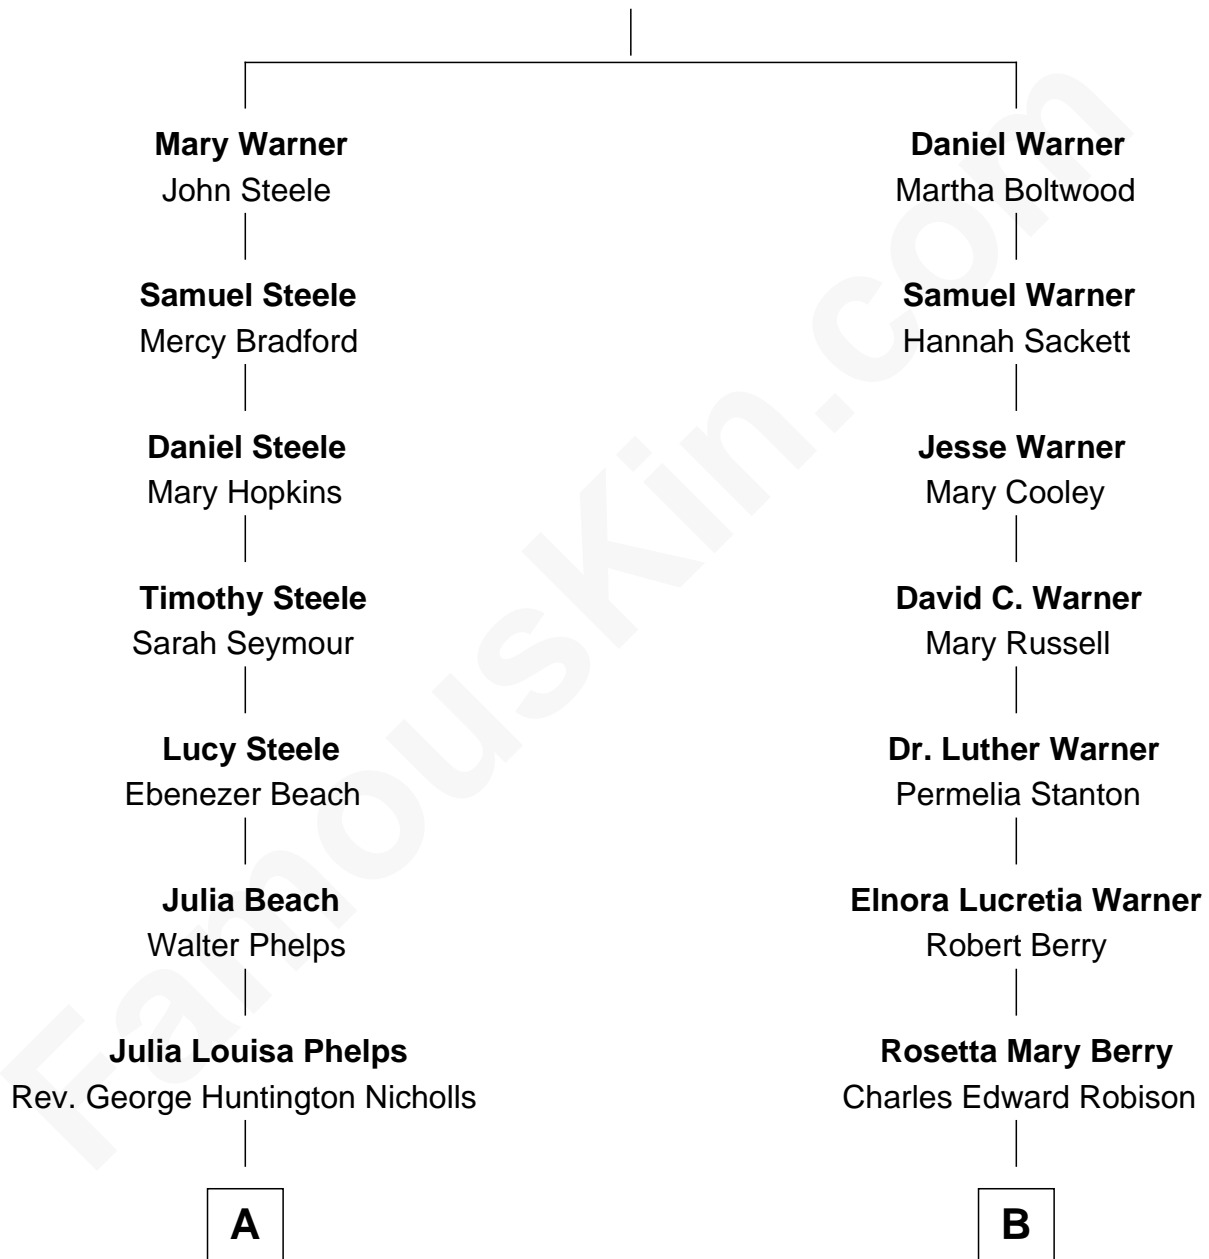

# FamousKin.com Relationship Chart of

**Treat Williams**

*TV & Movie Actor*

9th cousin 2 times removed of

**Mitt Romney**

*70th Governor of Massachusetts*

**Andrew Warner**

Mary Humfrey

**A**

**Mary Nicholls**  
Charles W. Barnum

**Richard Nicholls Barnum**  
Marian Hutchison Cocks

**Eleanor Barnum**  
Treat Payne Andrew

**Marian Andrew**  
Richard Norman Williams

**Treat Williams**  
*TV & Movie Actor*

**B**

**Alma Luella Robison**  
Harold Arundel LaFount

**Lenore Emily LaFount**  
George Wilcken Romney

**Mitt Romney**  
*70th Governor of Massachusetts*