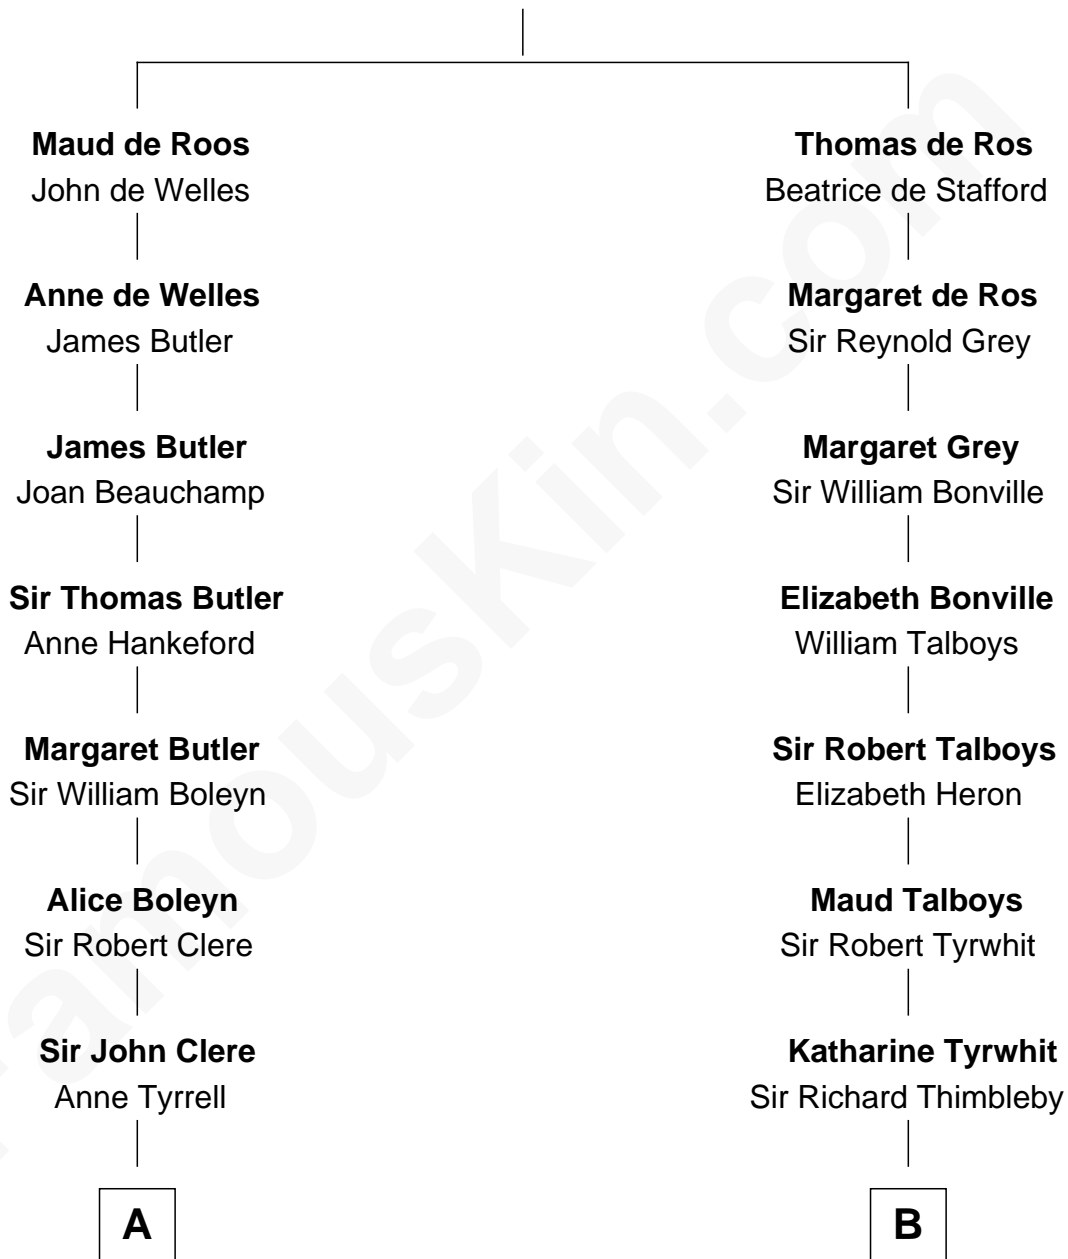

FamousKin.com

Relationship Chart of

Treat Williams

TV & Movie Actor

19th cousin 2 times removed of

Mitt Romney

70th Governor of Massachusetts

Sir William de Ros
Margery de Badlesmere

C

Rufus M. Gillette

Abigail Payne

Mary Abigail Gillette

George Willey Andrew

Treat Payne Andrew

Eleanor Barnum

Marian Andrew