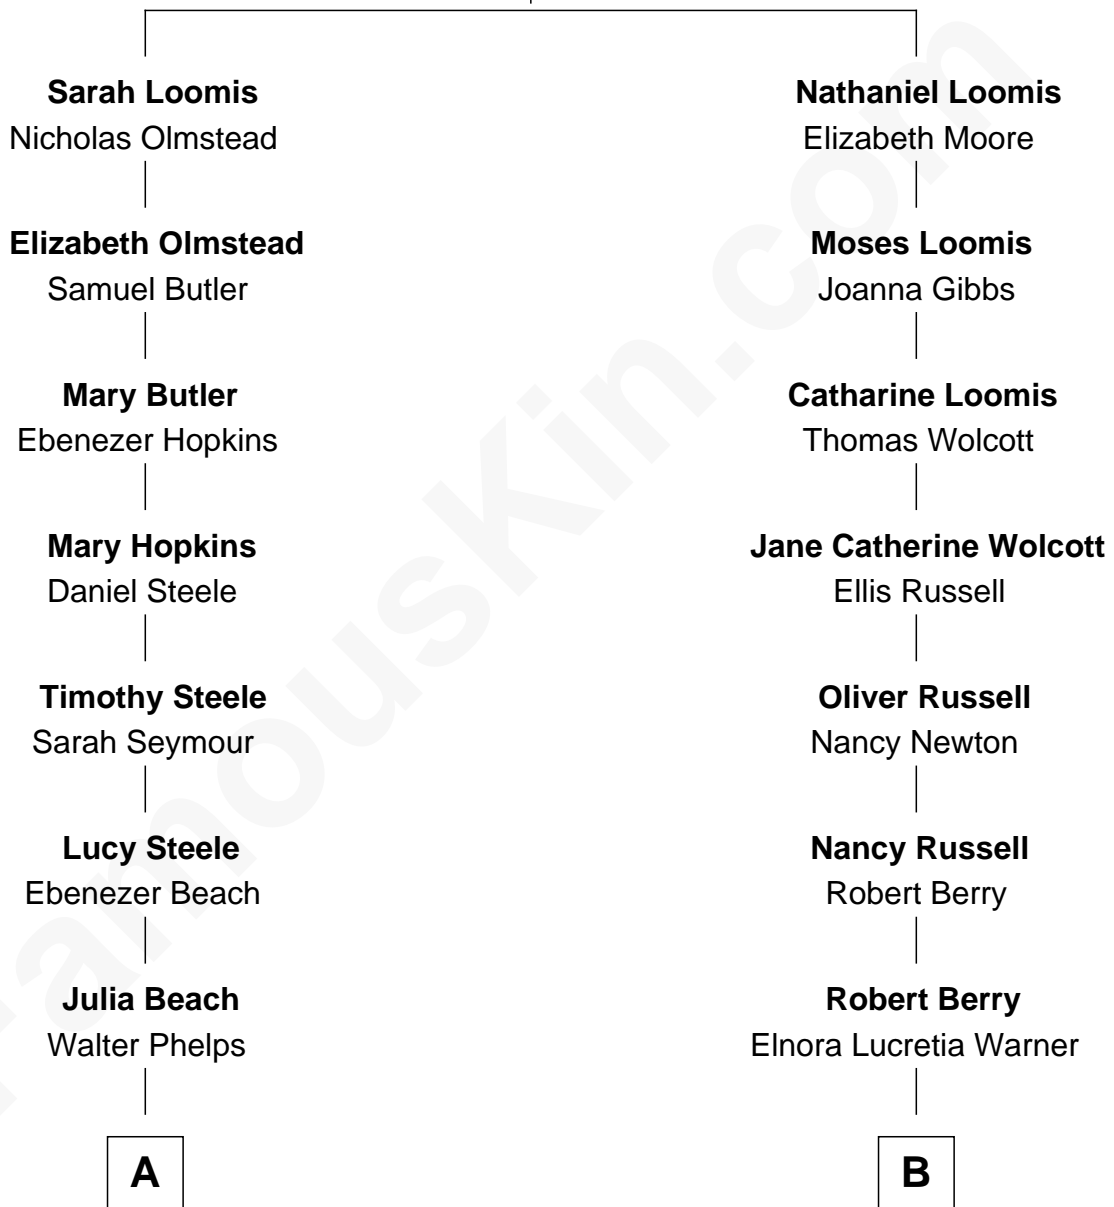

FamousKin.com Relationship Chart of

Treat Williams

TV & Movie Actor

10th cousin 2 times removed of

Mitt Romney

70th Governor of Massachusetts

Joseph Loomis

Mary White

B

Rosetta Mary Berry
Charles Edward Robison

Alma Luella Robison
Harold Arundel LaFount

Lenore Emily LaFount
George Wilcken Romney

Mitt Romney
70th Governor of Massachusetts