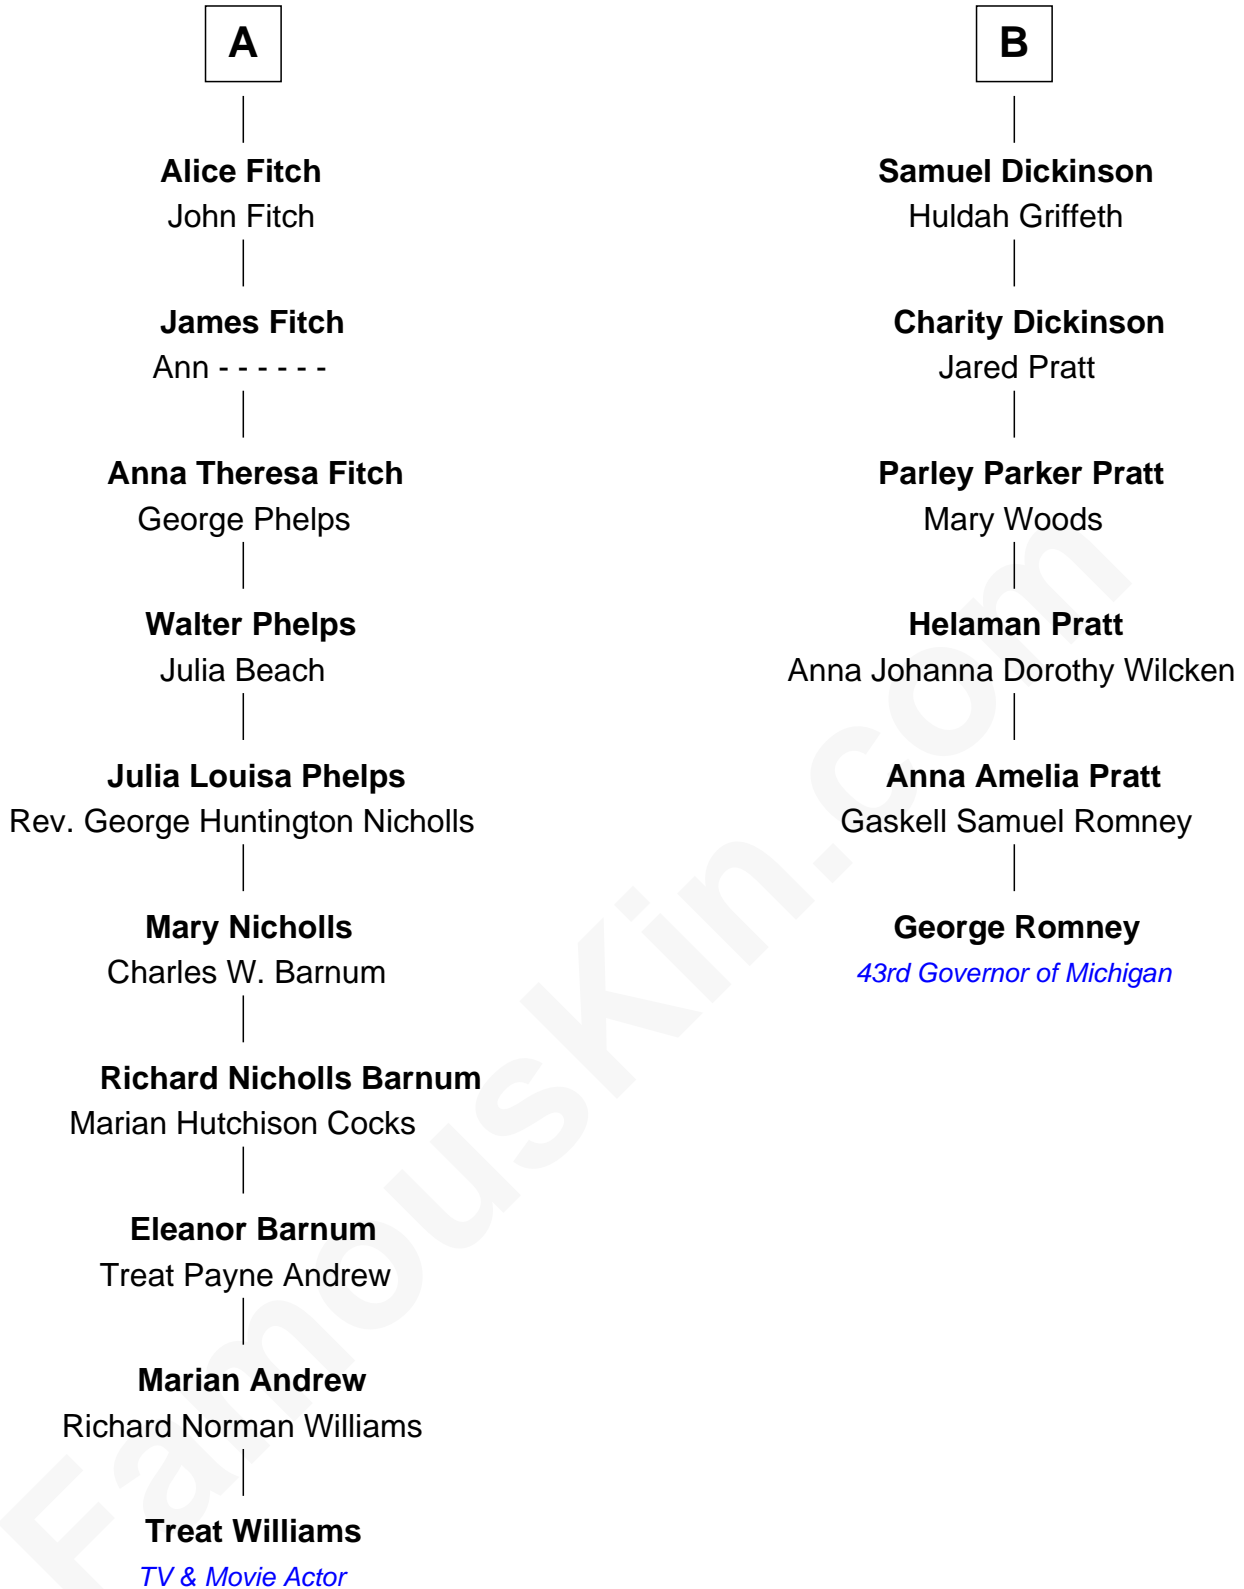

# FamousKin.com Relationship Chart of

**Treat Williams**

*TV & Movie Actor*

12th cousin 4 times removed of

**George Romney**

*43rd Governor of Michigan*

**William Grindall**

Treat Williams photo by [Philipp Wüst](#) (CC BY SA 3.0 DE)