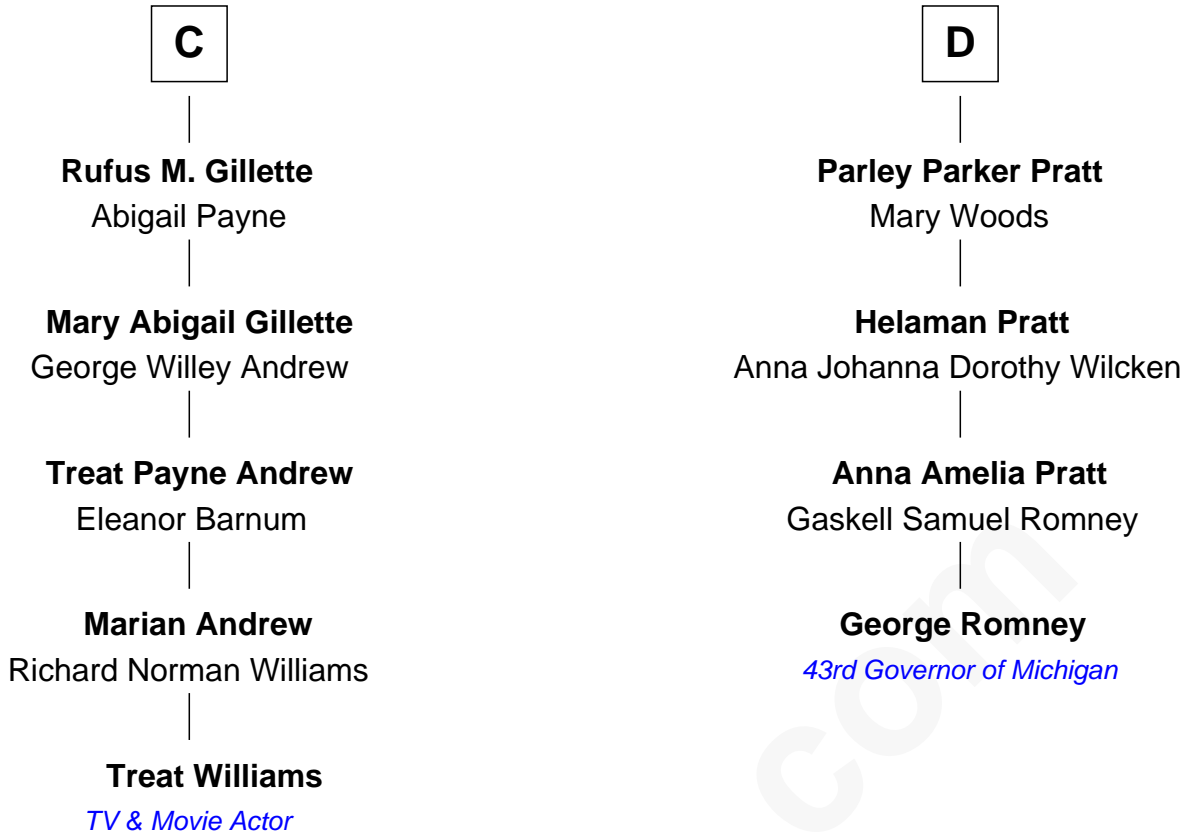

# FamousKin.com Relationship Chart of

**Treat Williams**

*TV & Movie Actor*

20th cousin 1 time removed of

**George Romney**

*43rd Governor of Michigan*

**Sir James le Boteler**

Eleanor de Bohun

**Margaret Butler**

Sir William Boleyn

**Alice Boleyn**

Sir Robert Clere

**Sir John Clere**

Anne Tyrrell

**A**

**Pernel le Boteler**

Sir Gilbert Talbot

**Sir Richard Talbot**

Ankaret le Strange

**Mary Talbot**

Sir Thomas Greene

**Sir Thomas Greene**

Phillippa Ferrers

**Elizabeth Greene**

William Raleigh

**Sir Edward Raleigh**

Margaret Verney

**Sir Edward Raleigh**

Anne Chamberlayne

**B**

Treat Williams photo by [Philipp Wüst](#) ([CC BY SA 3.0 DE](#))