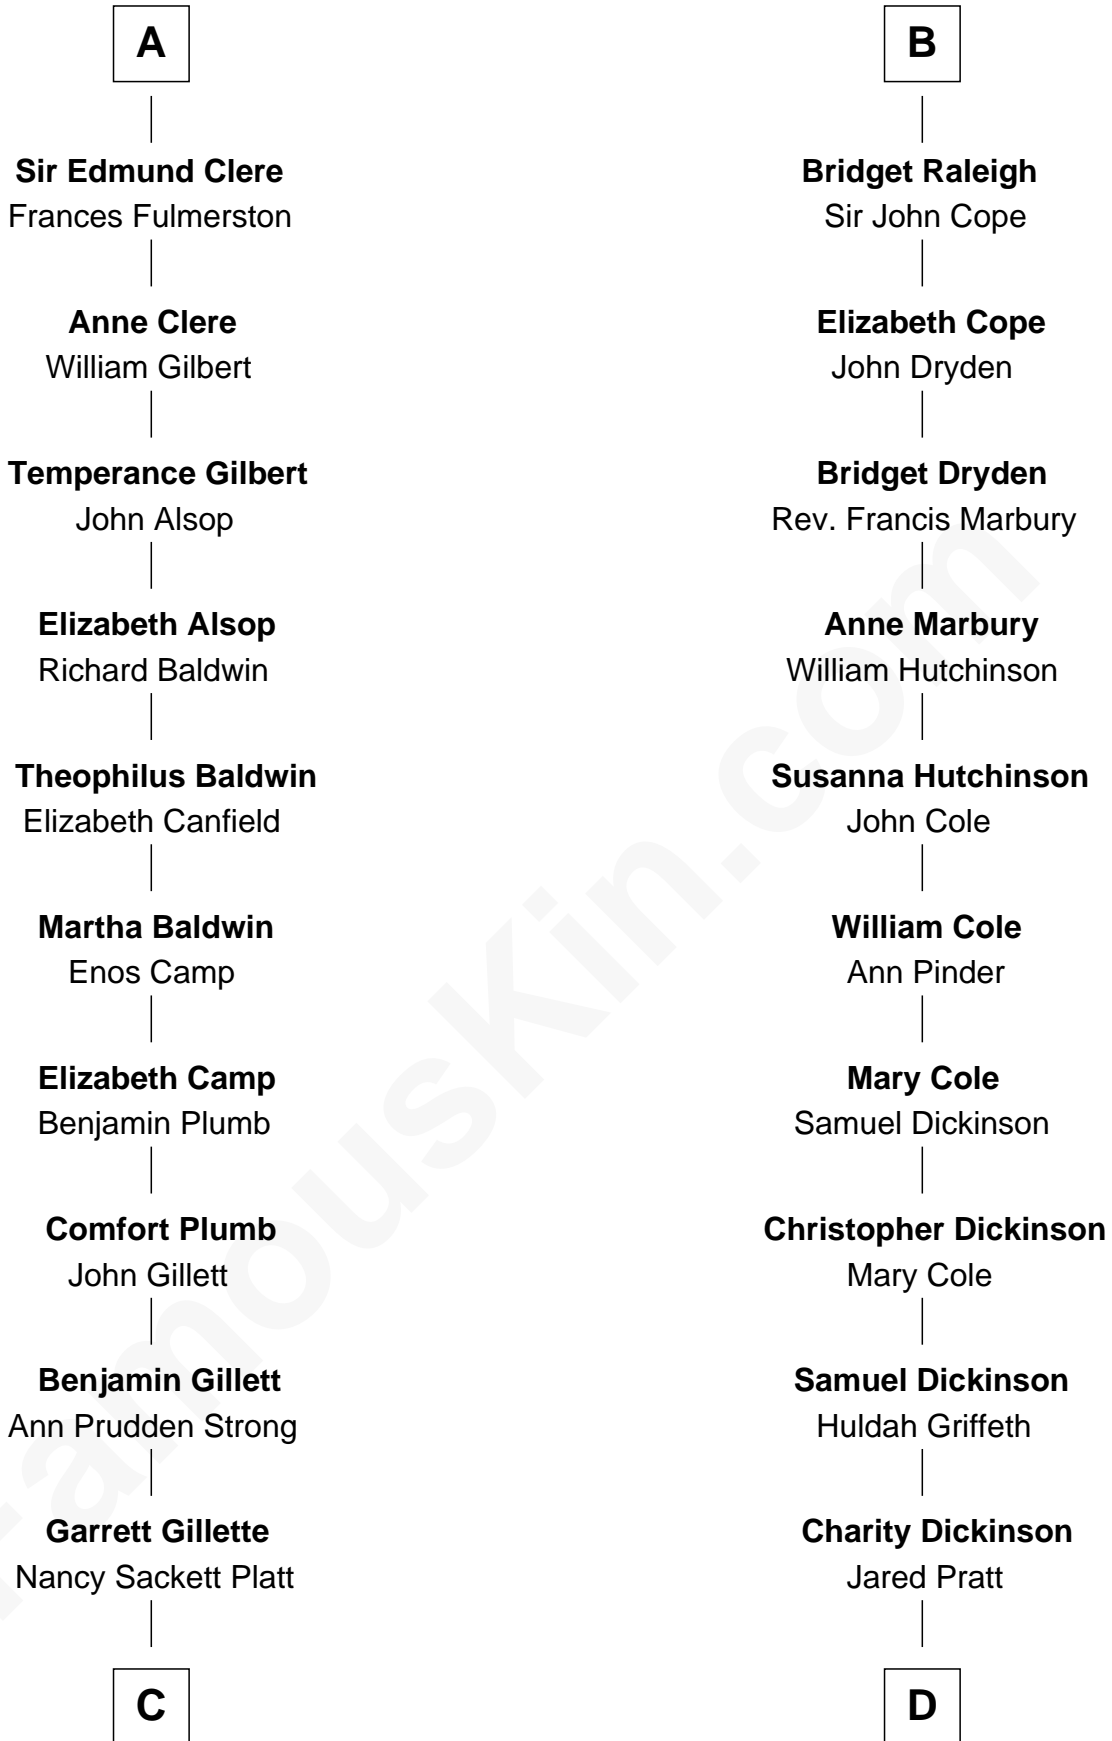

# FamousKin.com Relationship Chart of

**Treat Williams**

*TV & Movie Actor*

20th cousin 1 time removed of

**George Romney**

*43rd Governor of Michigan*

**Sir James le Boteler**

Eleanor de Bohun

**Margaret Butler**

Sir William Boleyn

**Alice Boleyn**

Sir Robert Clere

**Sir John Clere**

Anne Tyrrell

**A**

**Pernel le Boteler**

Sir Gilbert Talbot

**Sir Richard Talbot**

Ankaret le Strange

**Mary Talbot**

Sir Thomas Greene

**Sir Thomas Greene**

Phillippa Ferrers

**Elizabeth Greene**

William Raleigh

**Sir Edward Raleigh**

Margaret Verney

**Sir Edward Raleigh**

Anne Chamberlayne

**B**

Treat Williams photo by [Philipp Wüst](#) ([CC BY SA 3.0 DE](#))