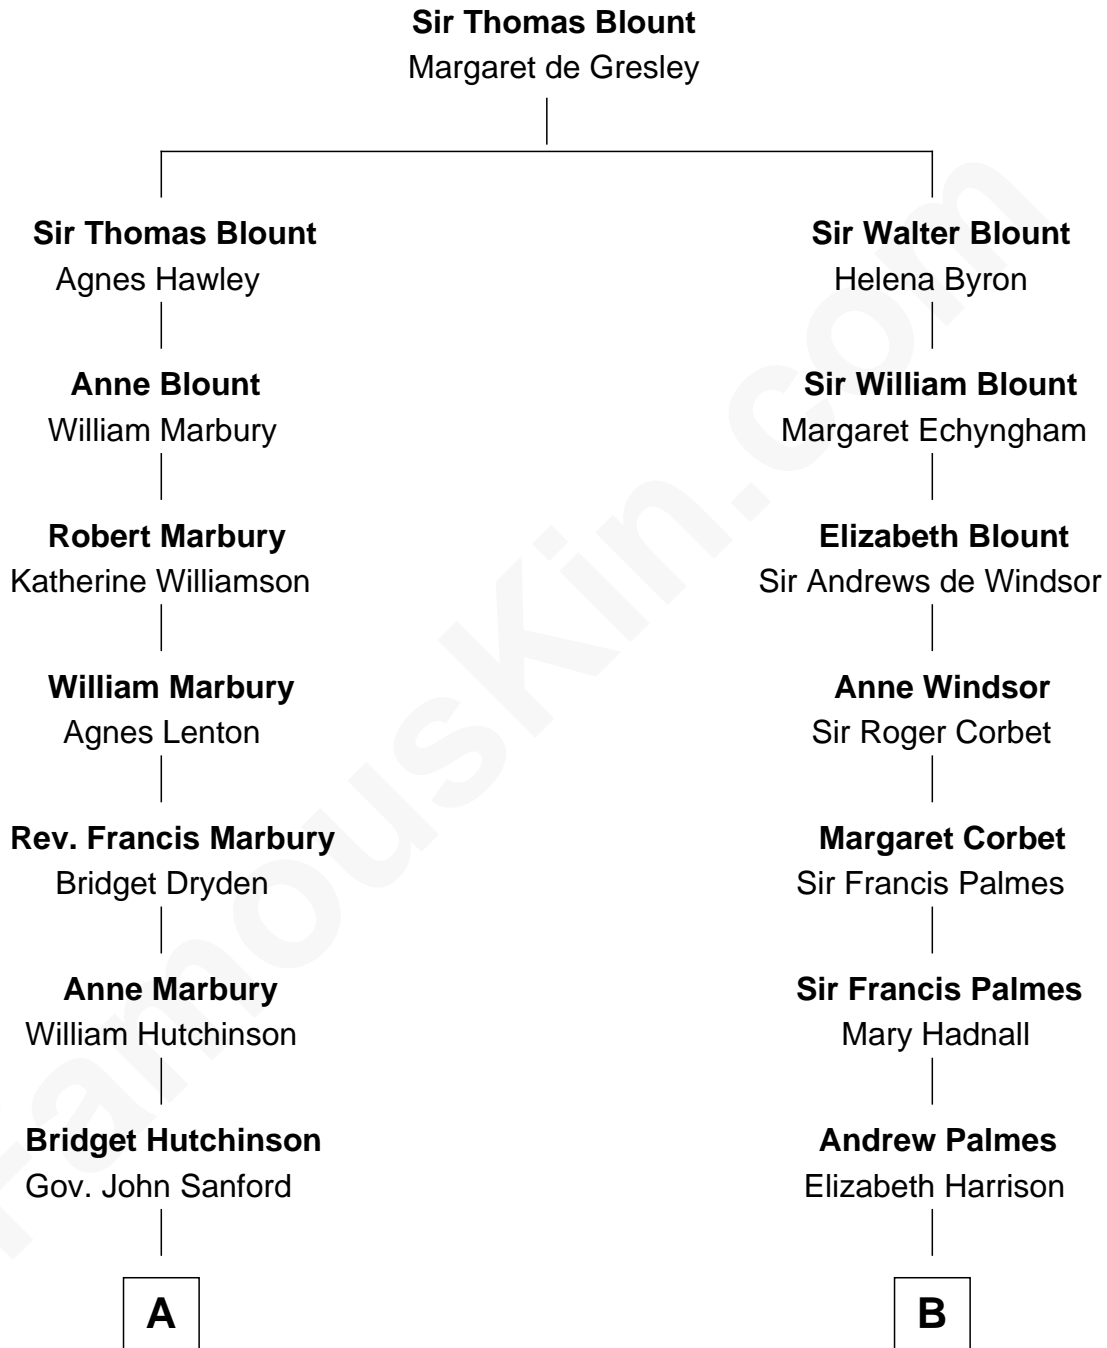

# FamousKin.com Relationship Chart of

**Treat Williams**

*TV & Movie Actor*

15th cousin 3 times removed of

**John D. Rockefeller**

*Founder of the Standard Oil Company*

**C**

—  
**Marian Andrew**  
Richard Norman Williams