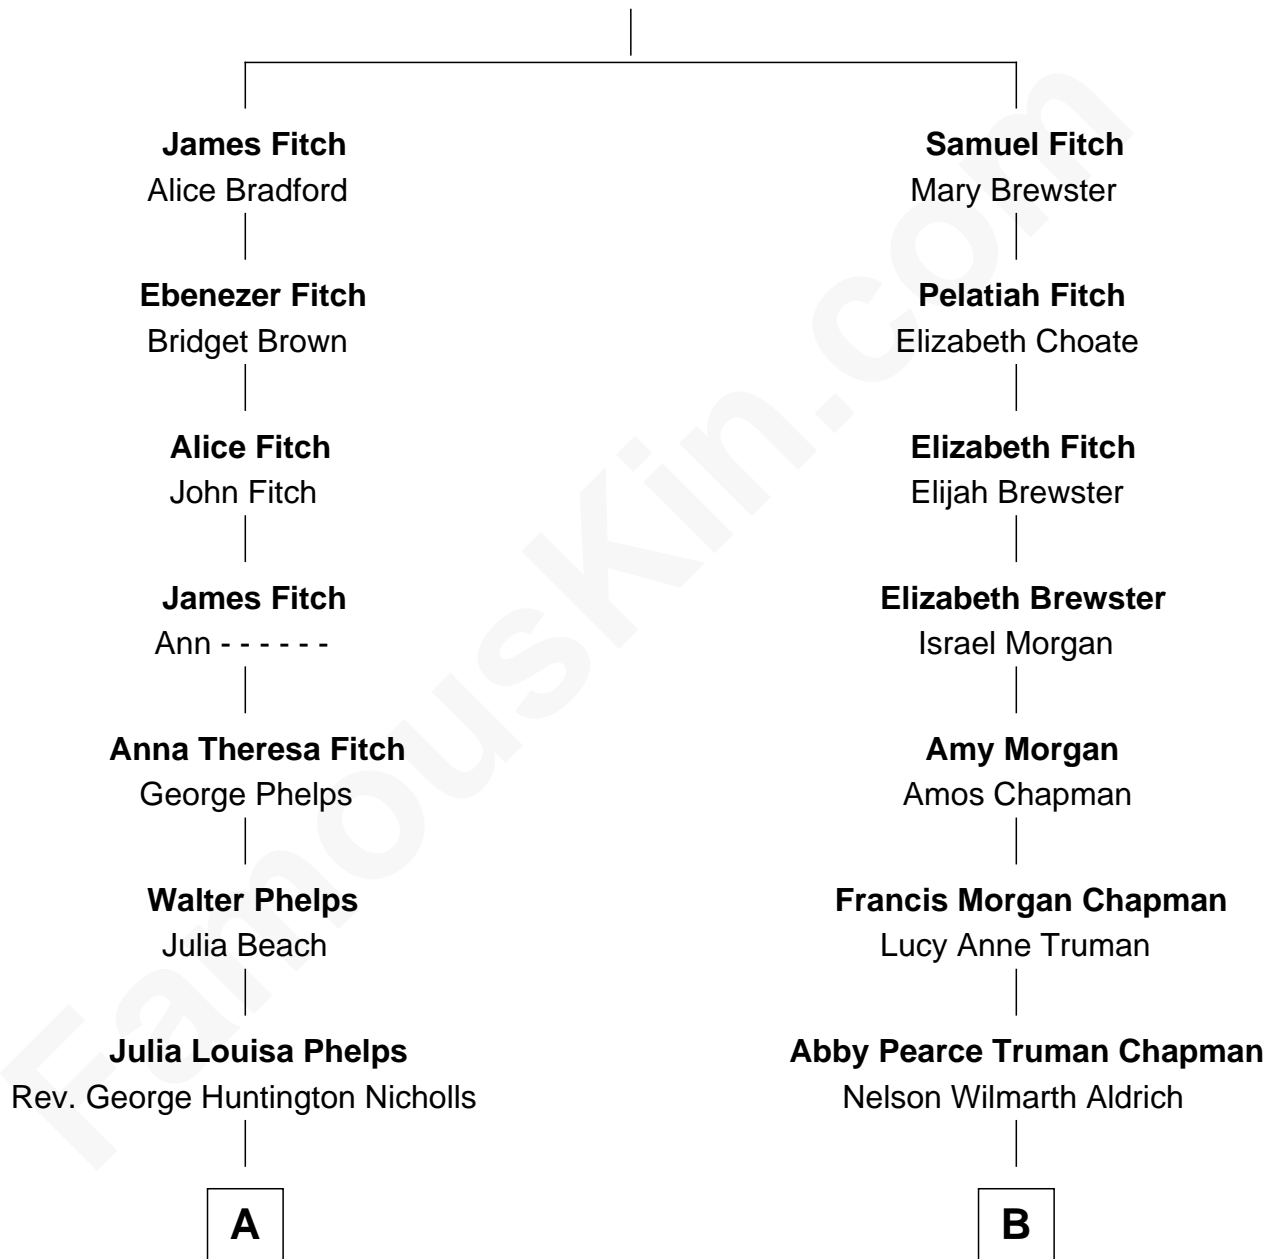

FamousKin.com Relationship Chart of

Treat Williams

TV & Movie Actor

8th cousin 3 times removed of

Nelson Rockefeller

41st U.S. Vice-President

Abigail Whitfield

Rev. James Fitch

A

Mary Nicholls
Charles W. Barnum

Richard Nicholls Barnum
Marian Hutchison Cocks

Eleanor Barnum
Treat Payne Andrew

Marian Andrew
Richard Norman Williams

Treat Williams
TV & Movie Actor

B

Abby Greene Aldrich
John Davison Rockefeller

Nelson Rockefeller
41st U.S. Vice-President

FamousKin.com