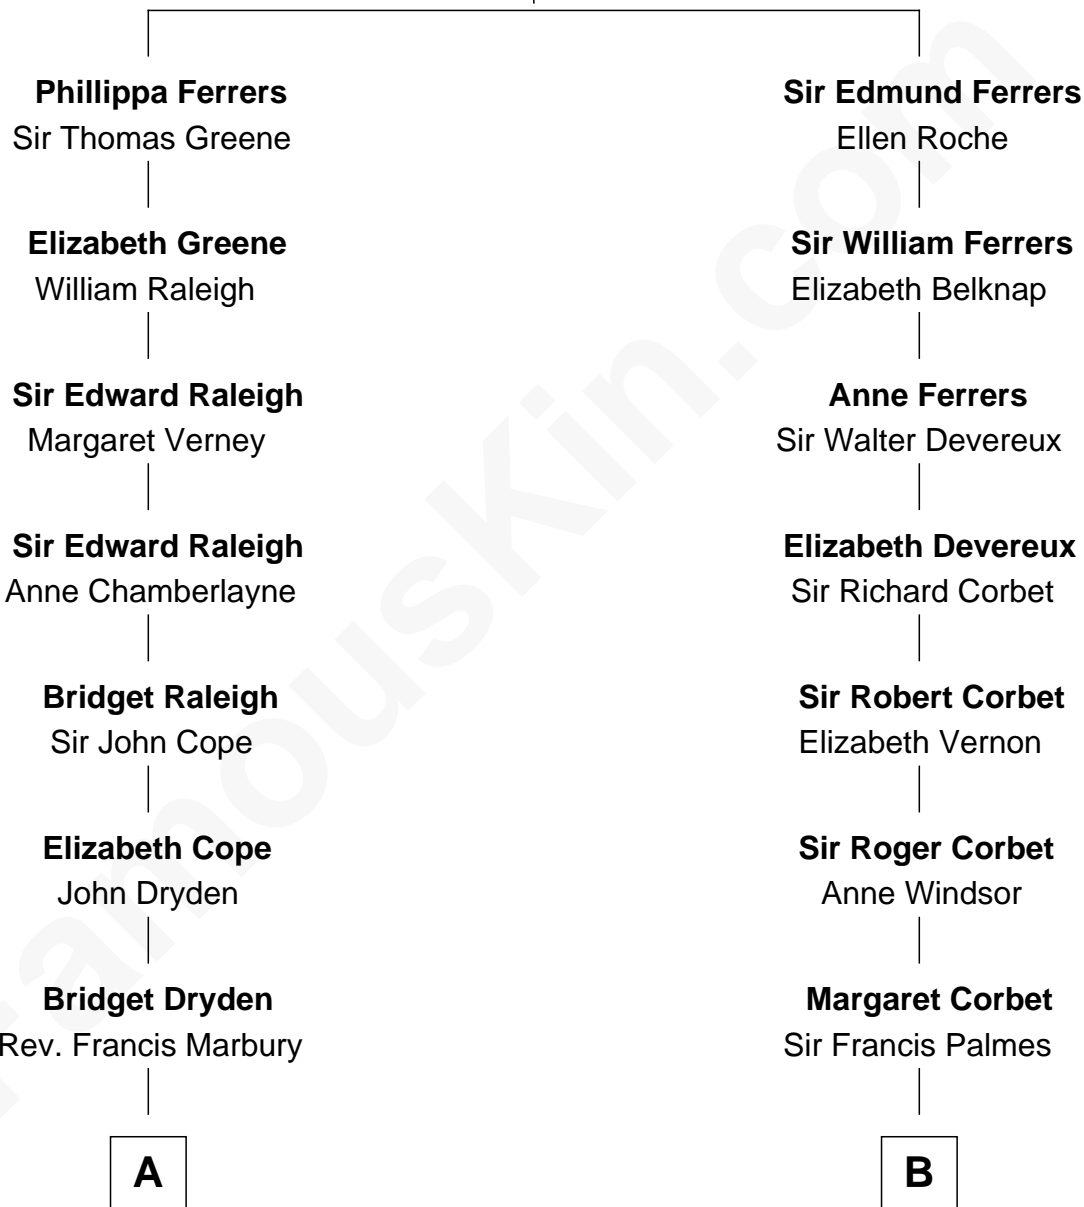

FamousKin.com Relationship Chart of

Treat Williams

TV & Movie Actor

19th cousin 1 time removed of

Nelson Rockefeller

41st U.S. Vice-President

Robert de Ferrers
Margaret Despencer

C

George Willey Andrew

Mary Abigail Gillette

Treat Payne Andrew

Eleanor Barnum

Marian Andrew

Richard Norman Williams

Treat Williams

TV & Movie Actor