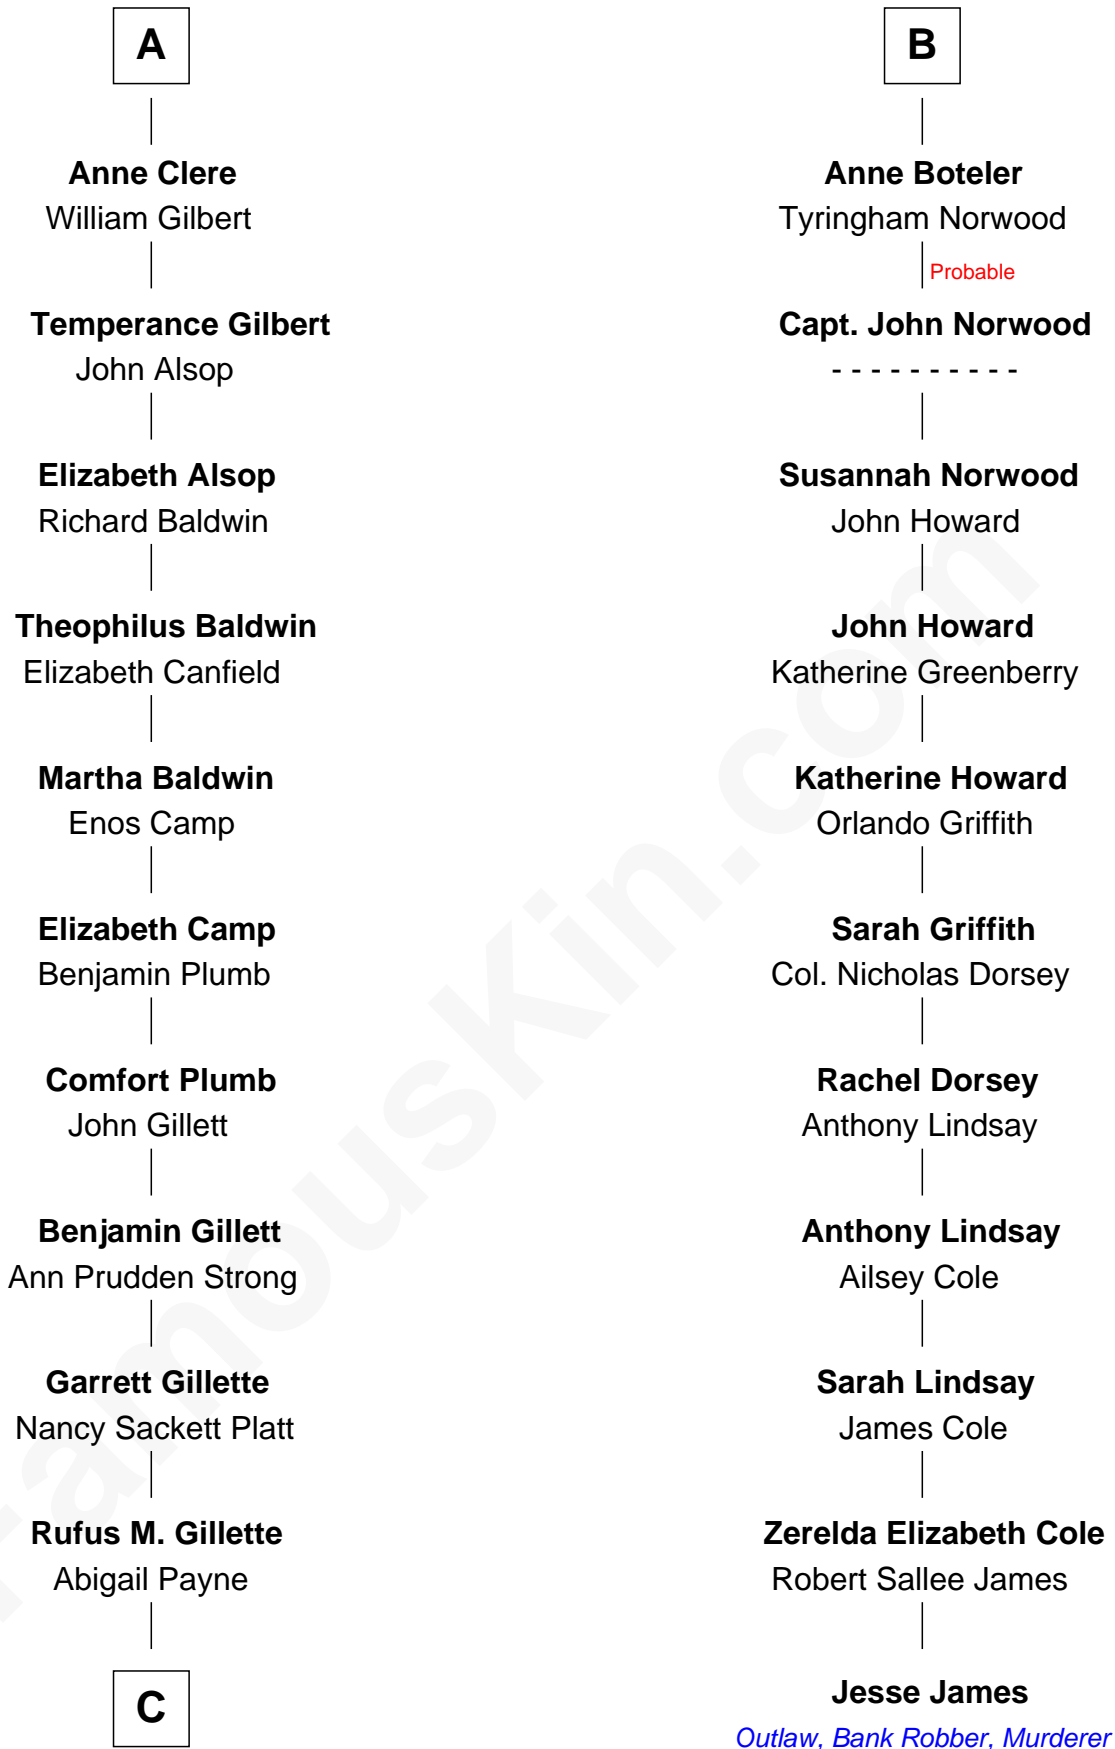

# FamousKin.com Relationship Chart of

**Treat Williams**

*TV & Movie Actor*

17th cousin 3 times removed of

**Jesse James**

*Outlaw, Bank Robber, Murderer*

**Sir Michael de la Pole**

Katherine Wingfield

**Michael de la Pole**  
Katherine de Stafford

**Isabel de la Pole**  
Thomas Morley

**Elizabeth Morley**  
Sir John Arundell

**Anne Arundell**  
Sir James Tyrrell

**Sir Thomas Tyrrell**  
Margaret Willoughby

**Anne Tyrrell**  
Sir John Clere

**Sir Edmund Clere**  
Frances Fulmerston

**A**

**Sir Thomas de la Pole**

Anne Cheney

**Katherine de la Pole**  
Sir Miles Stapleton

**Elizabeth Stapleton**  
Sir William Calthorpe

**Anne Calthorpe**  
Sir Robert Drury

**Elizabeth Drury**  
Sir Philip Boteler

**Sir John Boteler**  
Grizel Roche

**Sir Henry Boteler**  
Alice Pulter

**B**

**C**

—  
**Mary Abigail Gillette**

George Willey Andrew