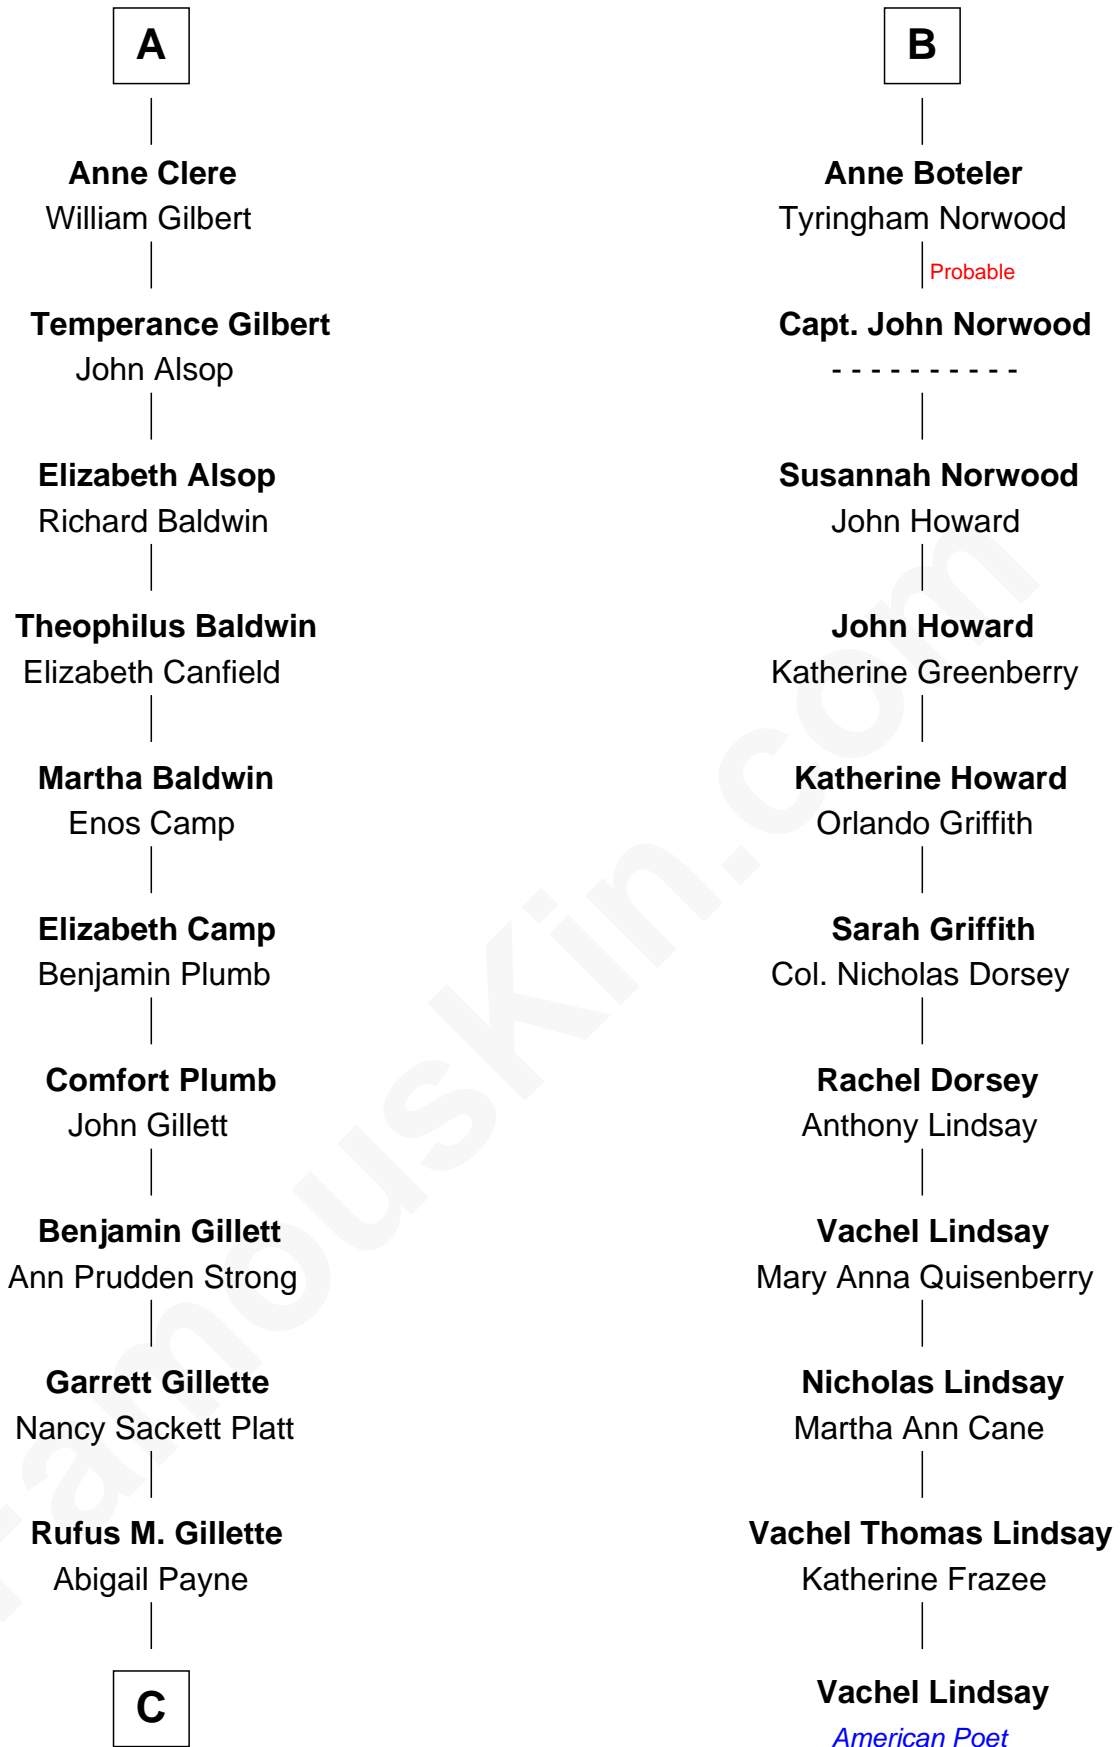

FamousKin.com Relationship Chart of

Treat Williams

TV & Movie Actor

17th cousin 3 times removed of

Vachel Lindsay

American Poet

Sir Michael de la Pole

Katherine Wingfield

Michael de la Pole
Katherine de Stafford

Isabel de la Pole
Thomas Morley

Elizabeth Morley
Sir John Arundell

Anne Arundell
Sir James Tyrrell

Sir Thomas Tyrrell
Margaret Willoughby

Anne Tyrrell
Sir John Clere

Sir Edmund Clere
Frances Fulmerston

A

Sir Thomas de la Pole

Anne Cheney

Katherine de la Pole
Sir Miles Stapleton

Elizabeth Stapleton
Sir William Calthorpe

Anne Calthorpe
Sir Robert Drury

Elizabeth Drury
Sir Philip Boteler

Sir John Boteler
Grizel Roche

Sir Henry Boteler
Alice Pulter

B

C

—
Mary Abigail Gillette

George Willey Andrew

—
Treat Payne Andrew

Eleanor Barnum