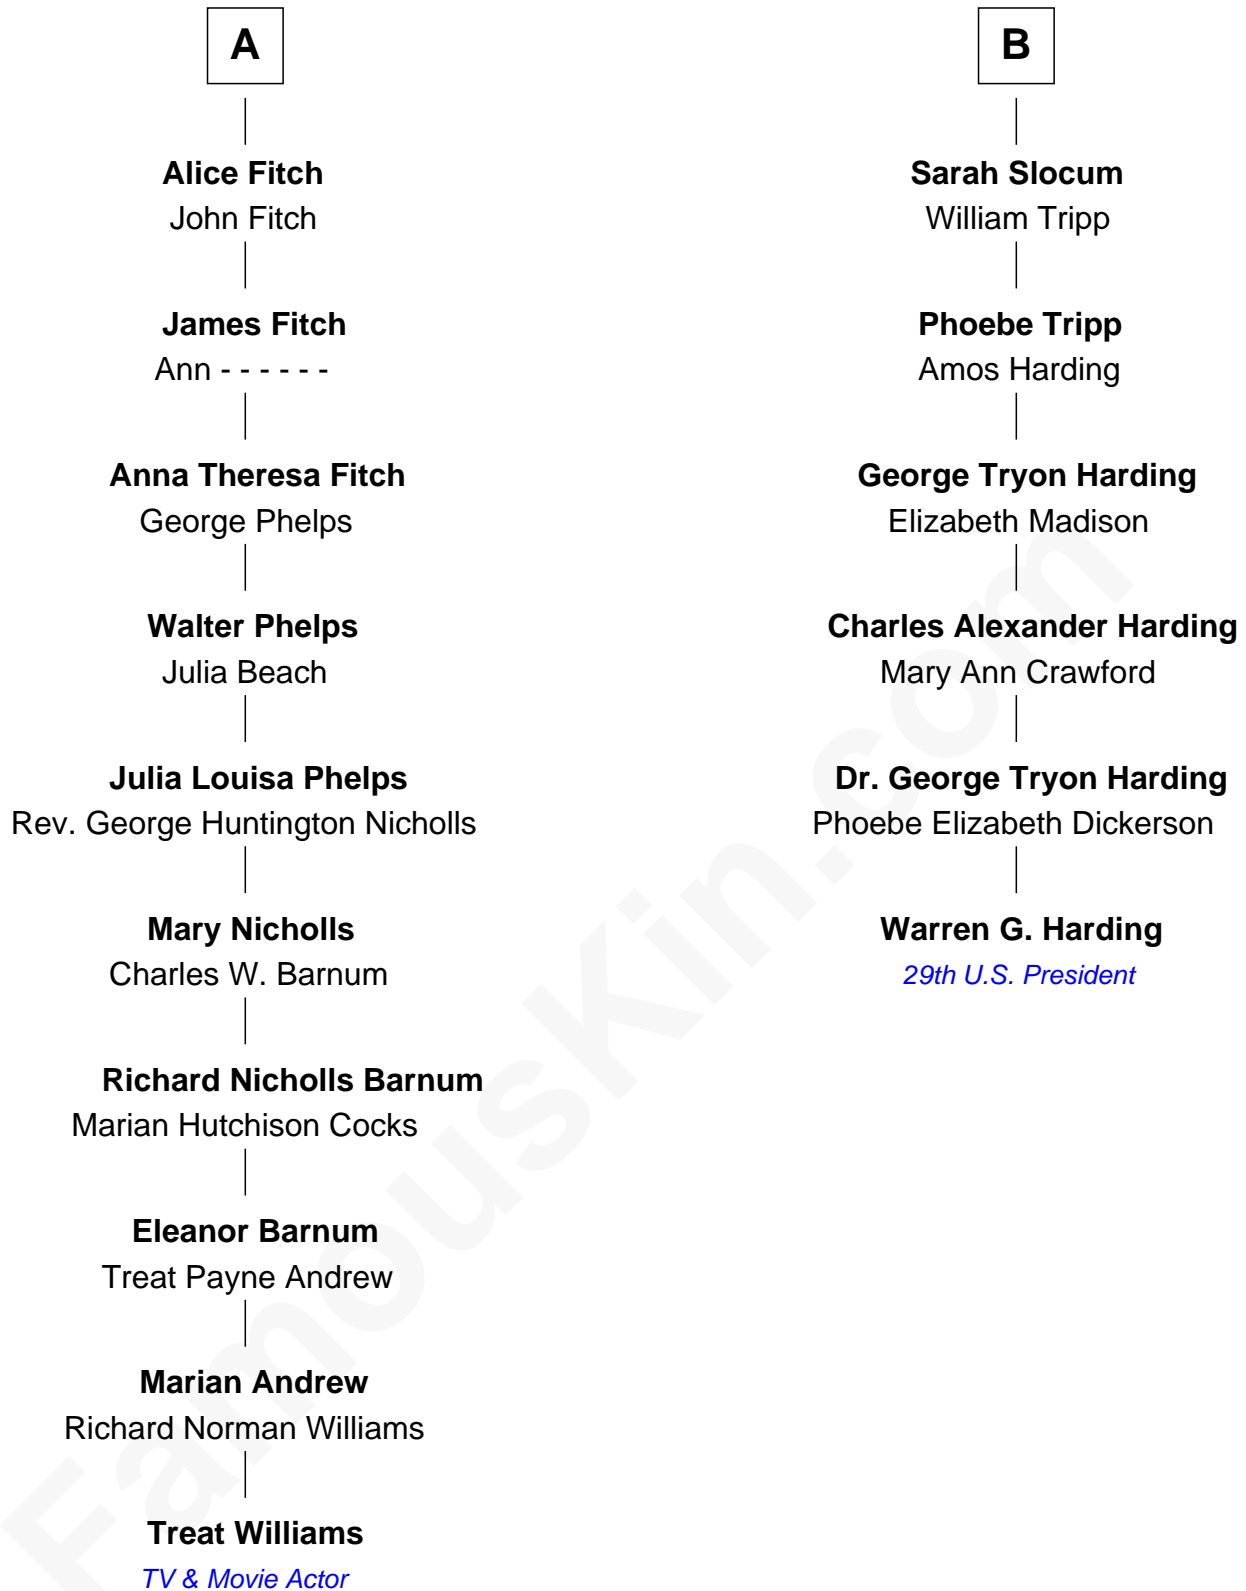

FamousKin.com Relationship Chart of

Treat Williams

TV & Movie Actor

12th cousin 4 times removed of

Warren G. Harding

29th U.S. President

William Grindall

Treat Williams photo by [Philipp Wüst](#) (CC BY SA 3.0 DE)