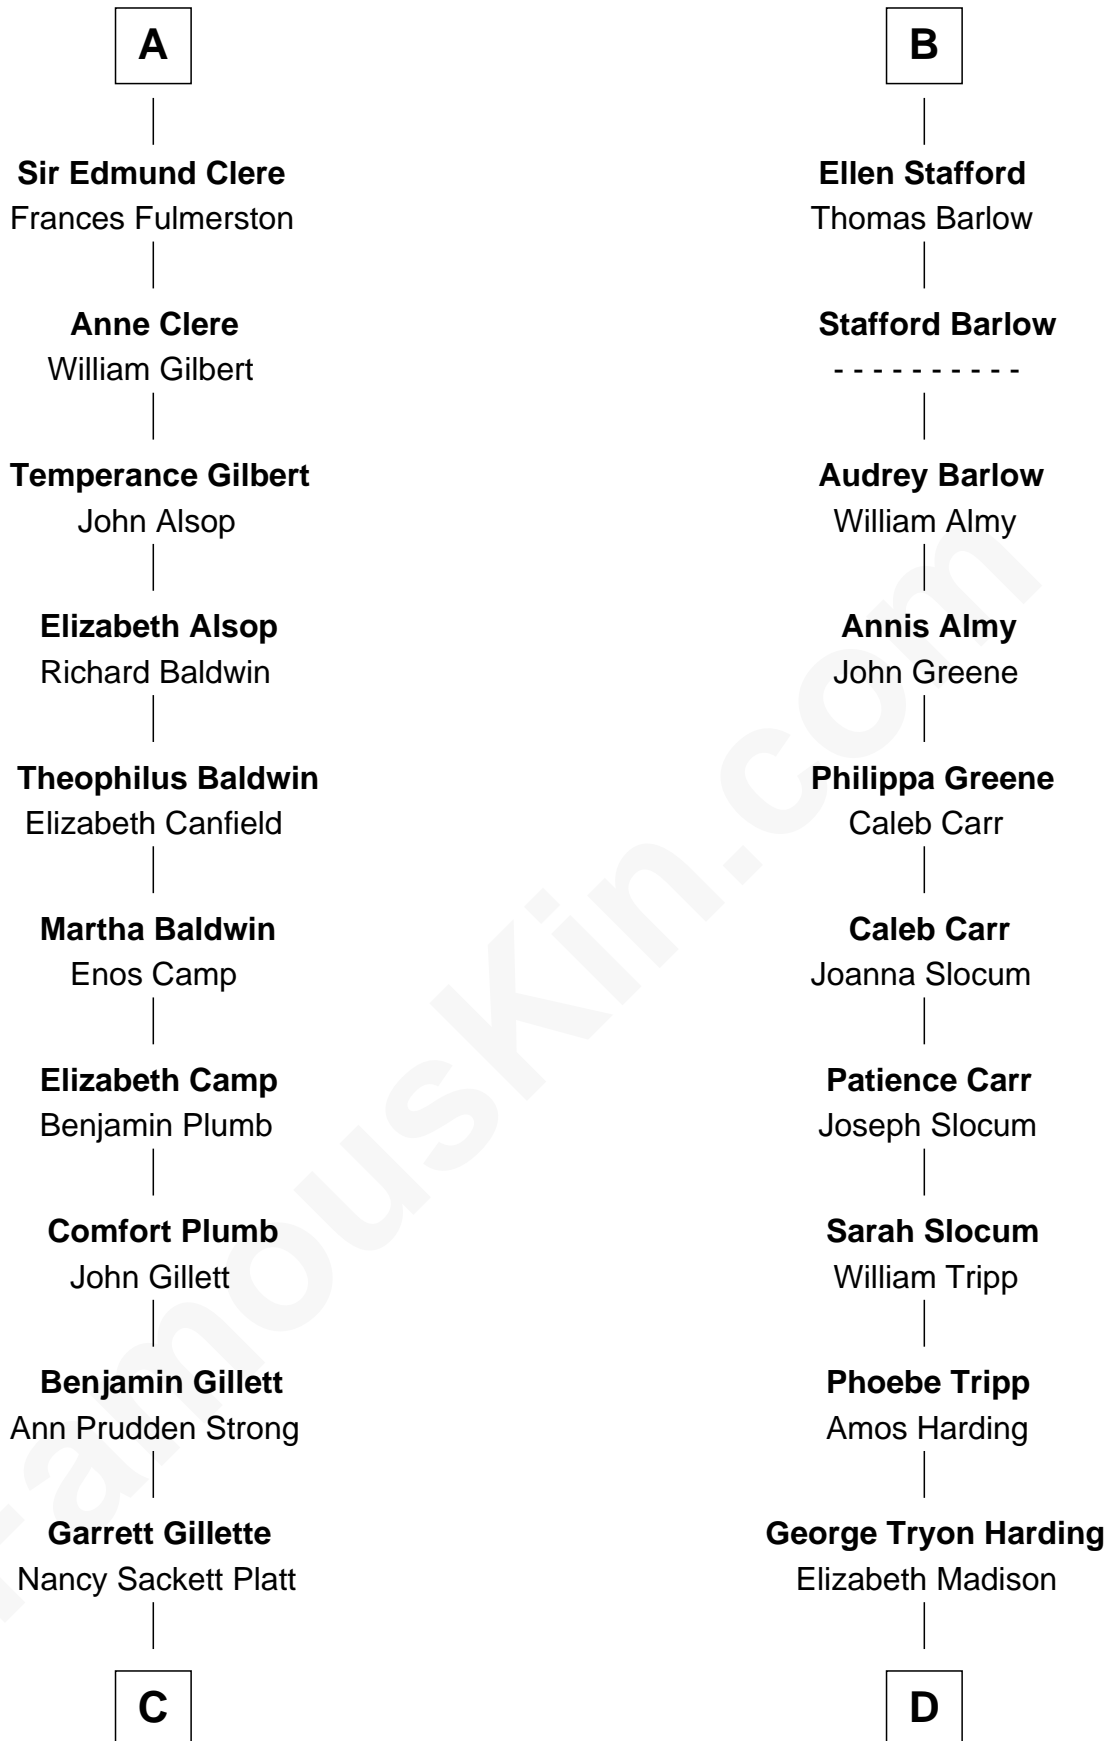

FamousKin.com
Relationship Chart of
Treat Williams
TV & Movie Actor

19th cousin 2 times removed of

Warren G. Harding
29th U.S. President

C

Rufus M. Gillette

Abigail Payne

Mary Abigail Gillette

George Willey Andrew