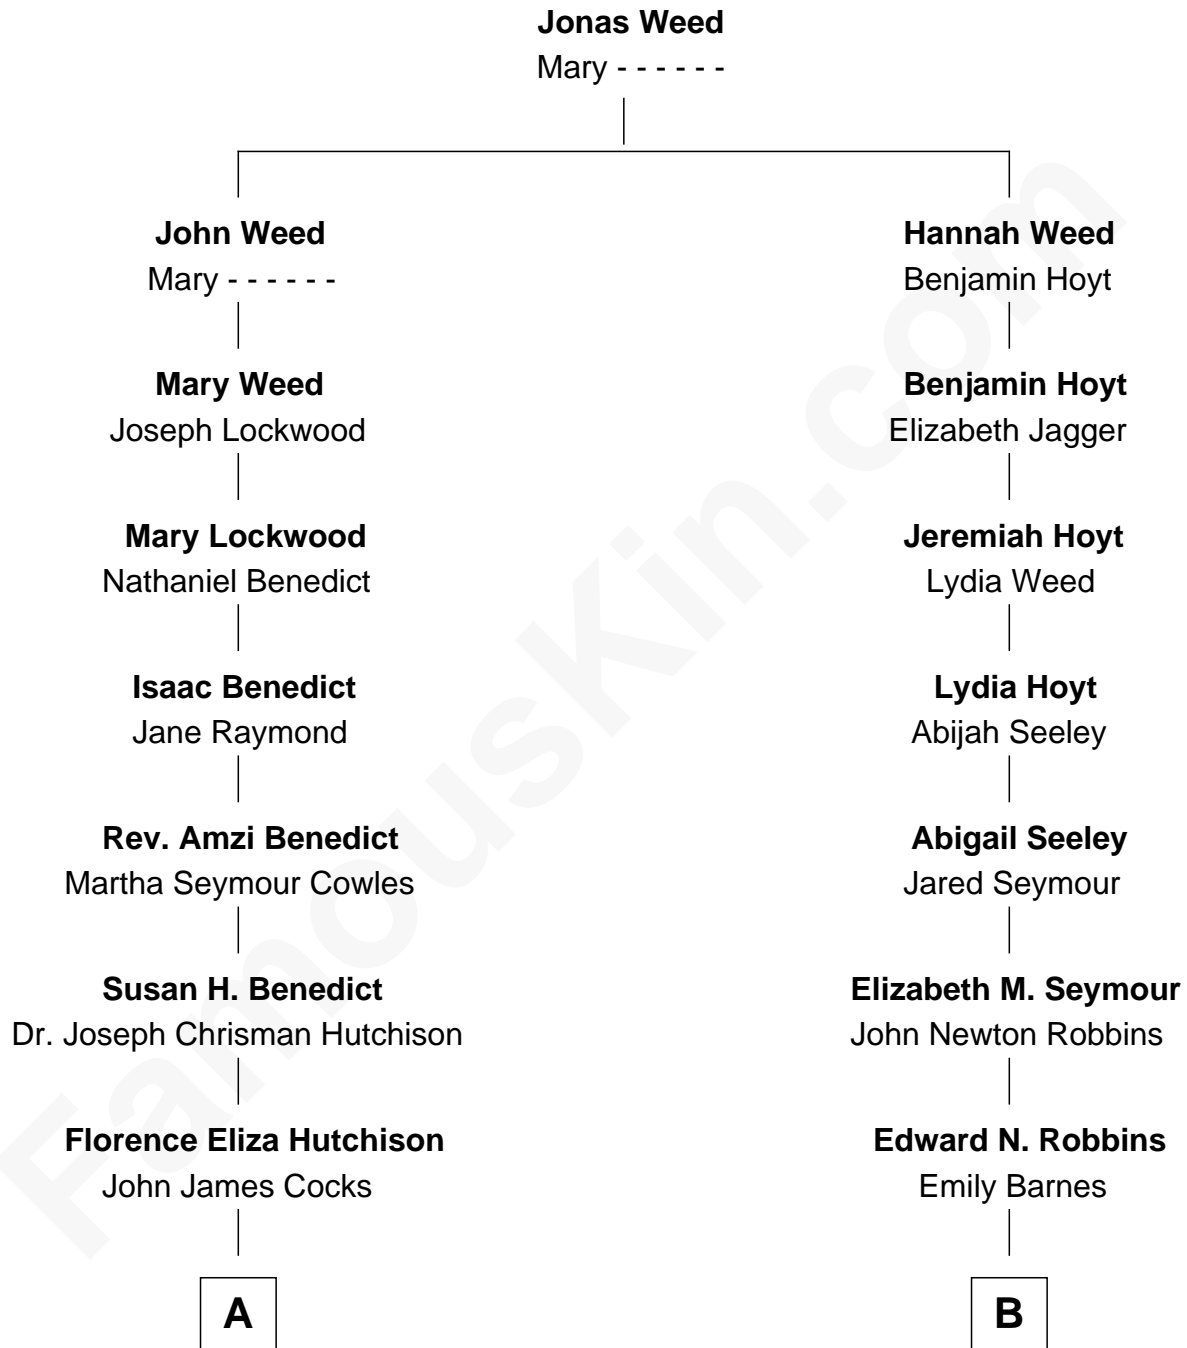

FamousKin.com Relationship Chart of

Treat Williams

TV & Movie Actor

9th cousin 1 time removed of

Nancy (Davis) Reagan

First Lady of President Ronald Reagan

FamousKin.com