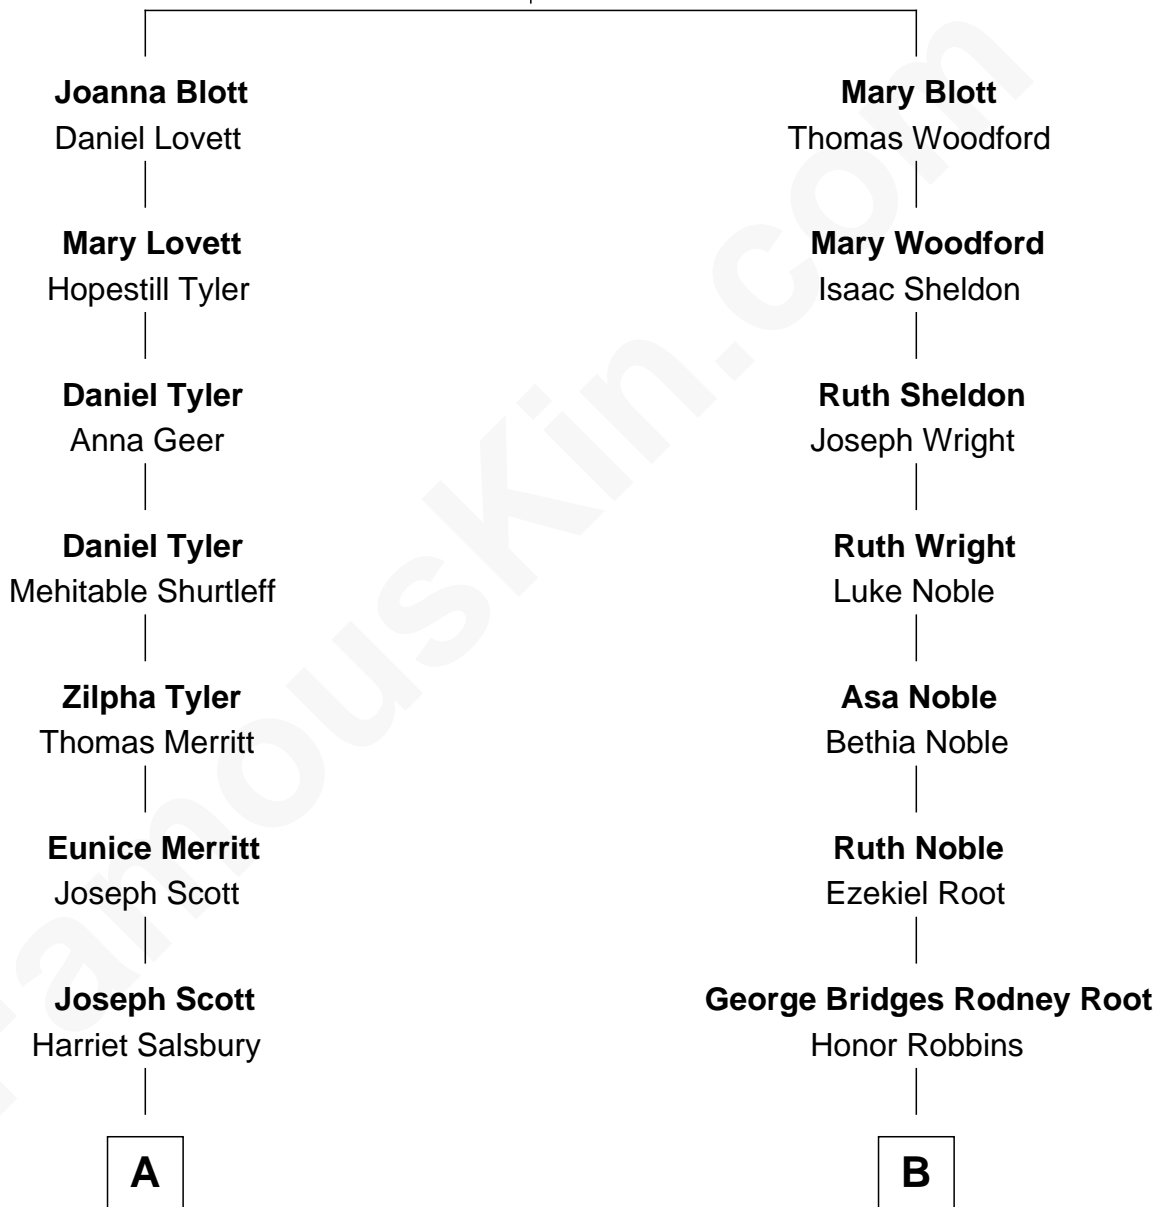

# FamousKin.com Relationship Chart of

**Treat Williams**

*TV & Movie Actor*

11th cousin of

**Nancy (Davis) Reagan**

*First Lady of President Ronald Reagan*

**Robert Blott**  
Susanna Selbee

**A**

**Harriett Louisa Scott**  
George Sydney Andrew

**George Willey Andrew**  
Mary Abigail Gillette

**Treat Payne Andrew**  
Eleanor Barnum

**Marian Andrew**  
Richard Norman Williams

**Treat Williams**  
*TV & Movie Actor*

**B**

**Elizabeth Robbins Root**  
Manning Francis

**Frederick Augustus Francis**  
Jessie Anne Stevens

**Anne Ayers Francis**  
John Newell Robbins

**Kenneth Seymour Robbins**  
Edith Prescott Lockett

**Nancy (Davis) Reagan**  
*First Lady of Ronald Reagan*