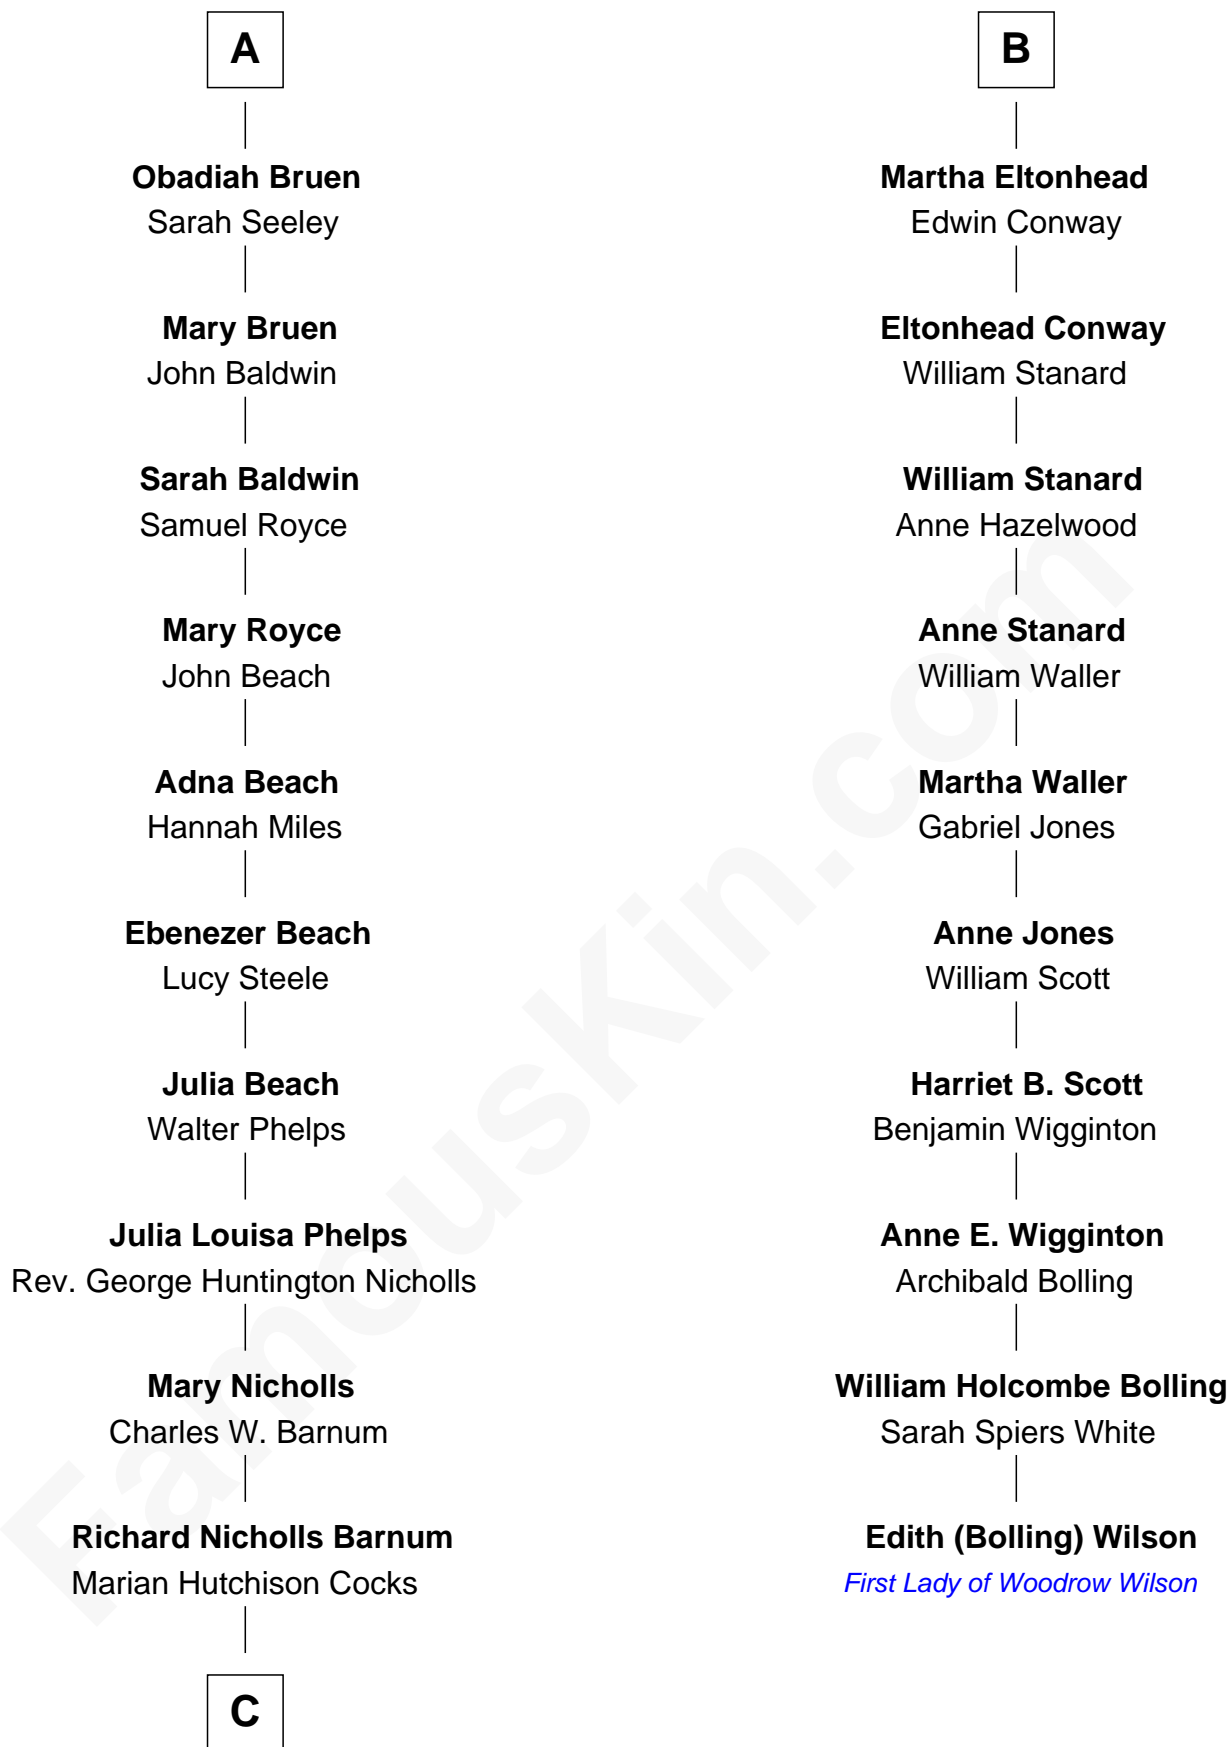

FamousKin.com Relationship Chart of

Treat Williams

TV & Movie Actor

16th cousin 3 times removed of

Edith (Bolling) Wilson

First Lady of President Woodrow Wilson

Sir John Savage
Maud de Swinnerton

C

—
Eleanor Barnum
Treat Payne Andrew

—
Marian Andrew
Richard Norman Williams

—
Treat Williams
TV & Movie Actor

FamousKin.com