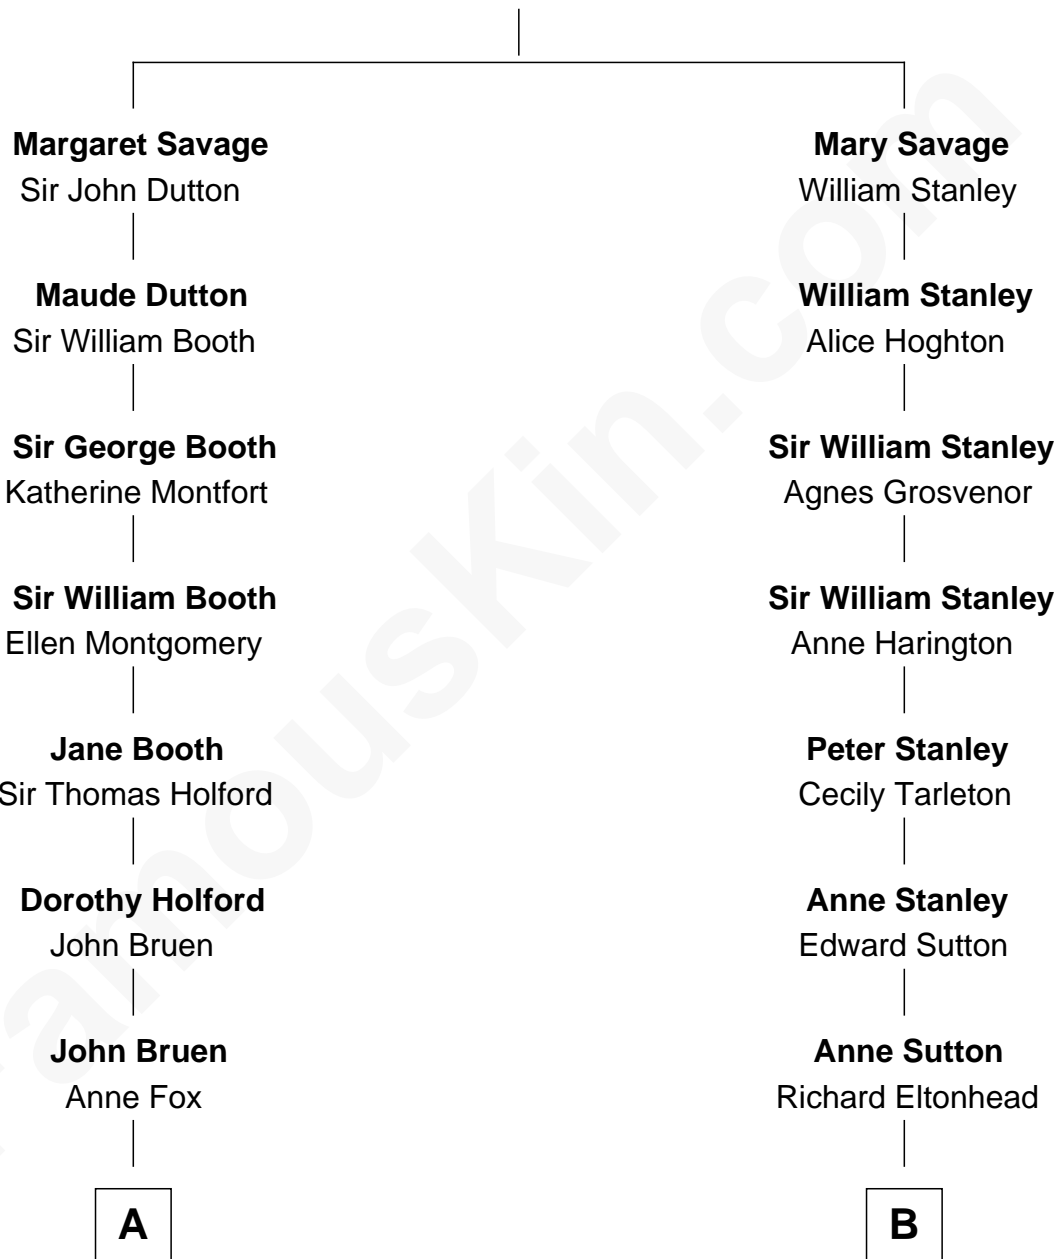

FamousKin.com Relationship Chart of

Treat Williams

TV & Movie Actor

16th cousin 3 times removed of

Edith (Bolling) Wilson

First Lady of President Woodrow Wilson

Sir John Savage
Maud de Swinnerton

C

—
Eleanor Barnum
Treat Payne Andrew

—
Marian Andrew
Richard Norman Williams

—
Treat Williams
TV & Movie Actor

FamousKin.com