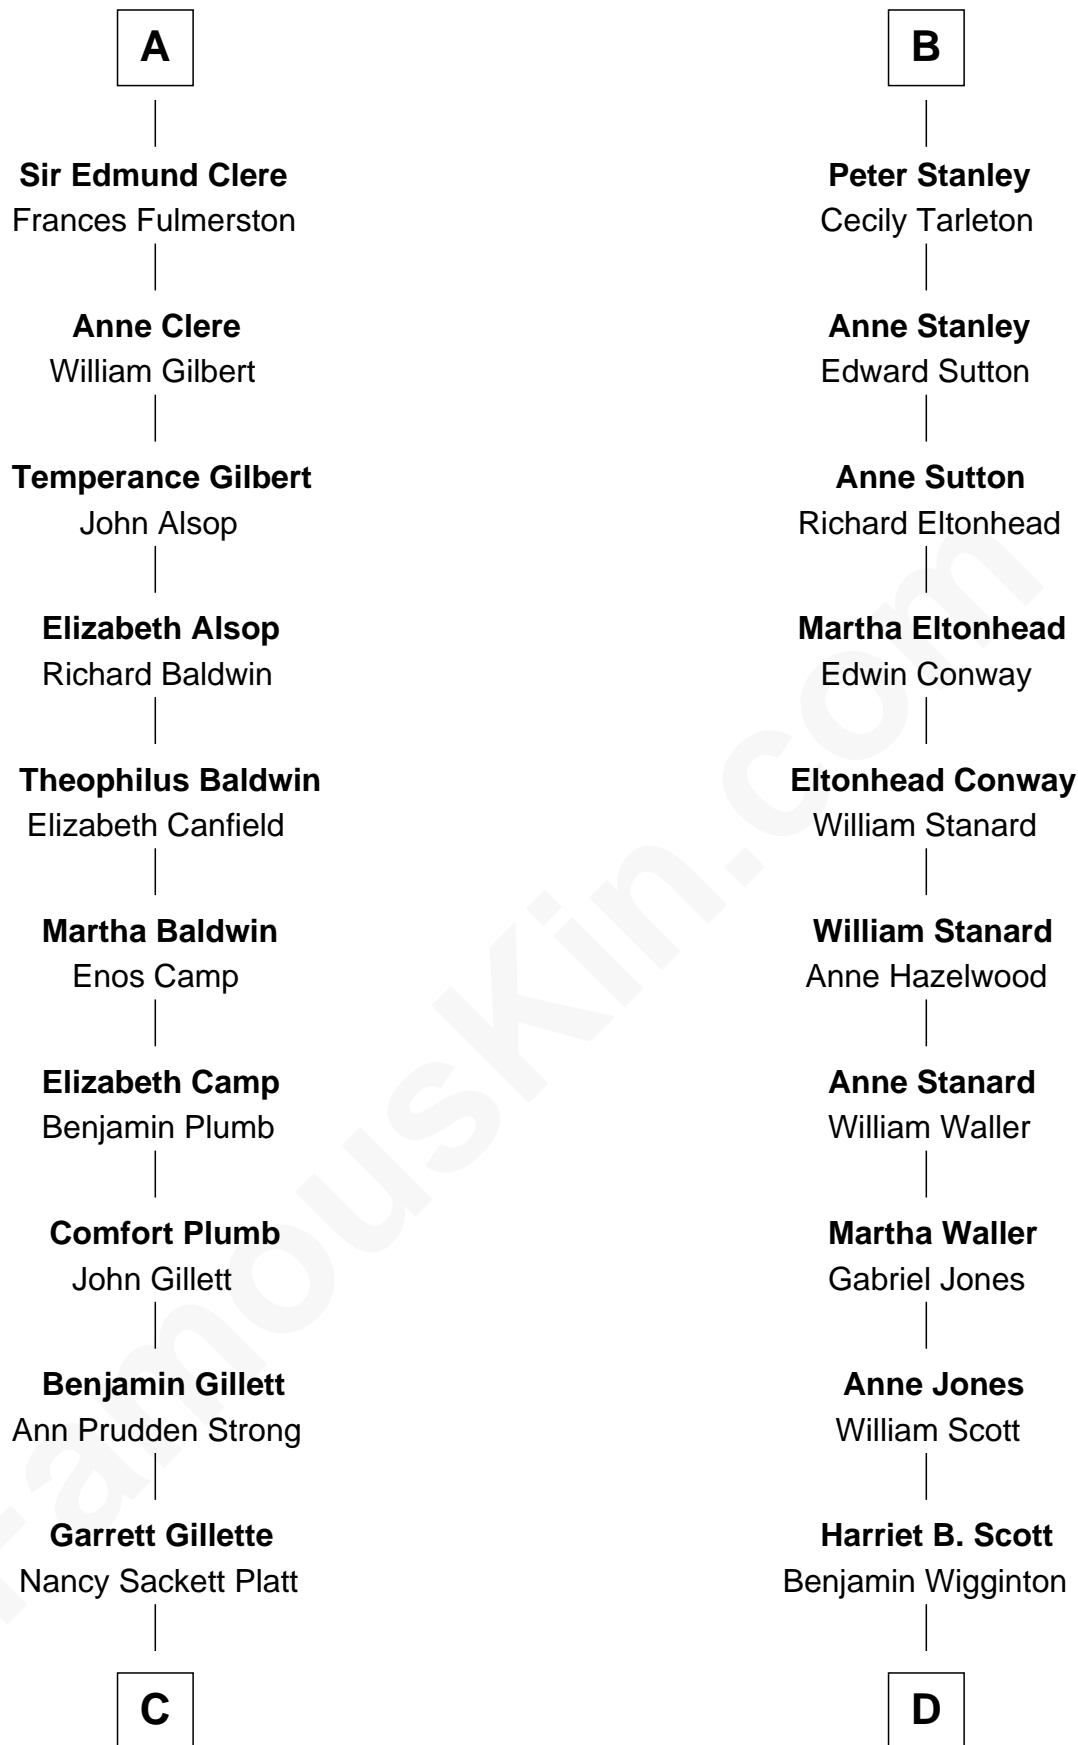

FamousKin.com
Relationship Chart of
Treat Williams
TV & Movie Actor

19th cousin 2 times removed of

Edith (Bolling) Wilson
First Lady of President Woodrow Wilson

C

Rufus M. Gillette

Abigail Payne

Mary Abigail Gillette

George Willey Andrew

Treat Payne Andrew

Eleanor Barnum

Marian Andrew

Richard Norman Williams

Treat Williams

TV & Movie Actor

D