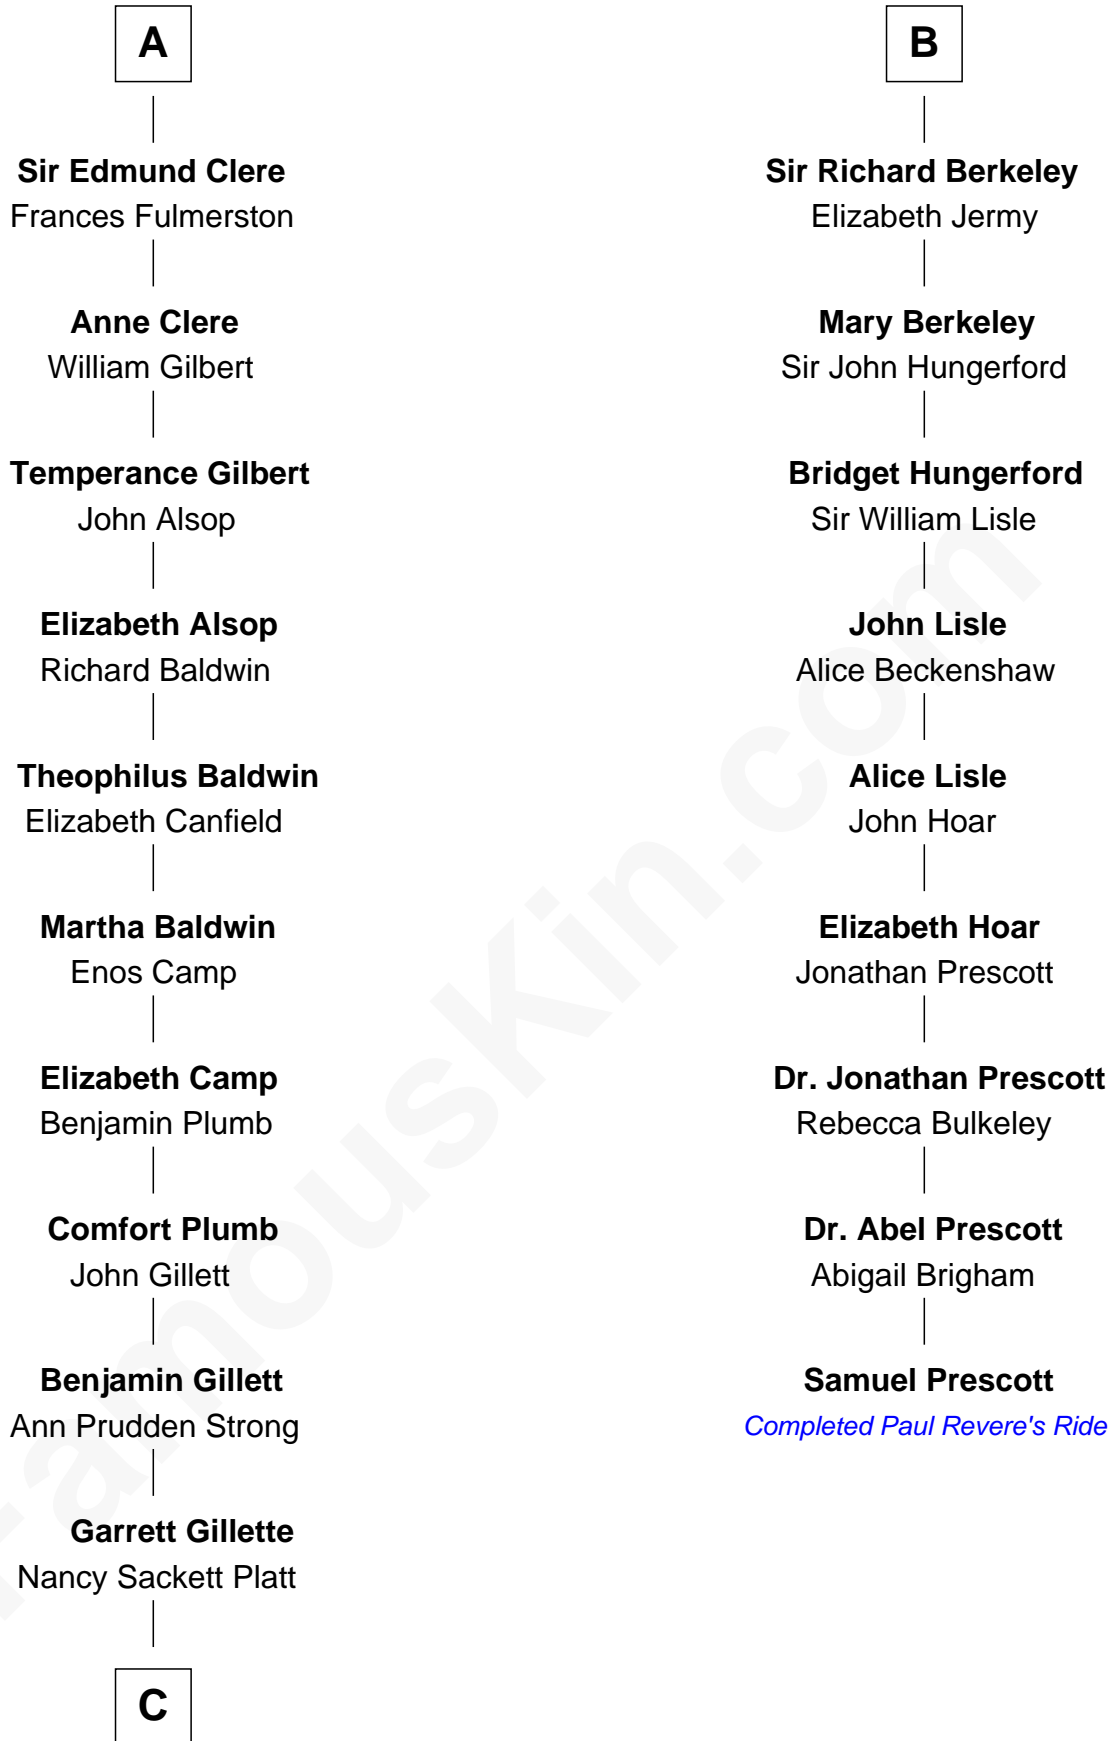

FamousKin.com Relationship Chart of

Treat Williams

TV & Movie Actor

15th cousin 6 times removed of

Samuel Prescott

Completed Paul Revere's Midnight Ride

C

—
Rufus M. Gillette

Abigail Payne

—
Mary Abigail Gillette

George Willey Andrew

—
Treat Payne Andrew

Eleanor Barnum

—
Marian Andrew

Richard Norman Williams

—
Treat Williams