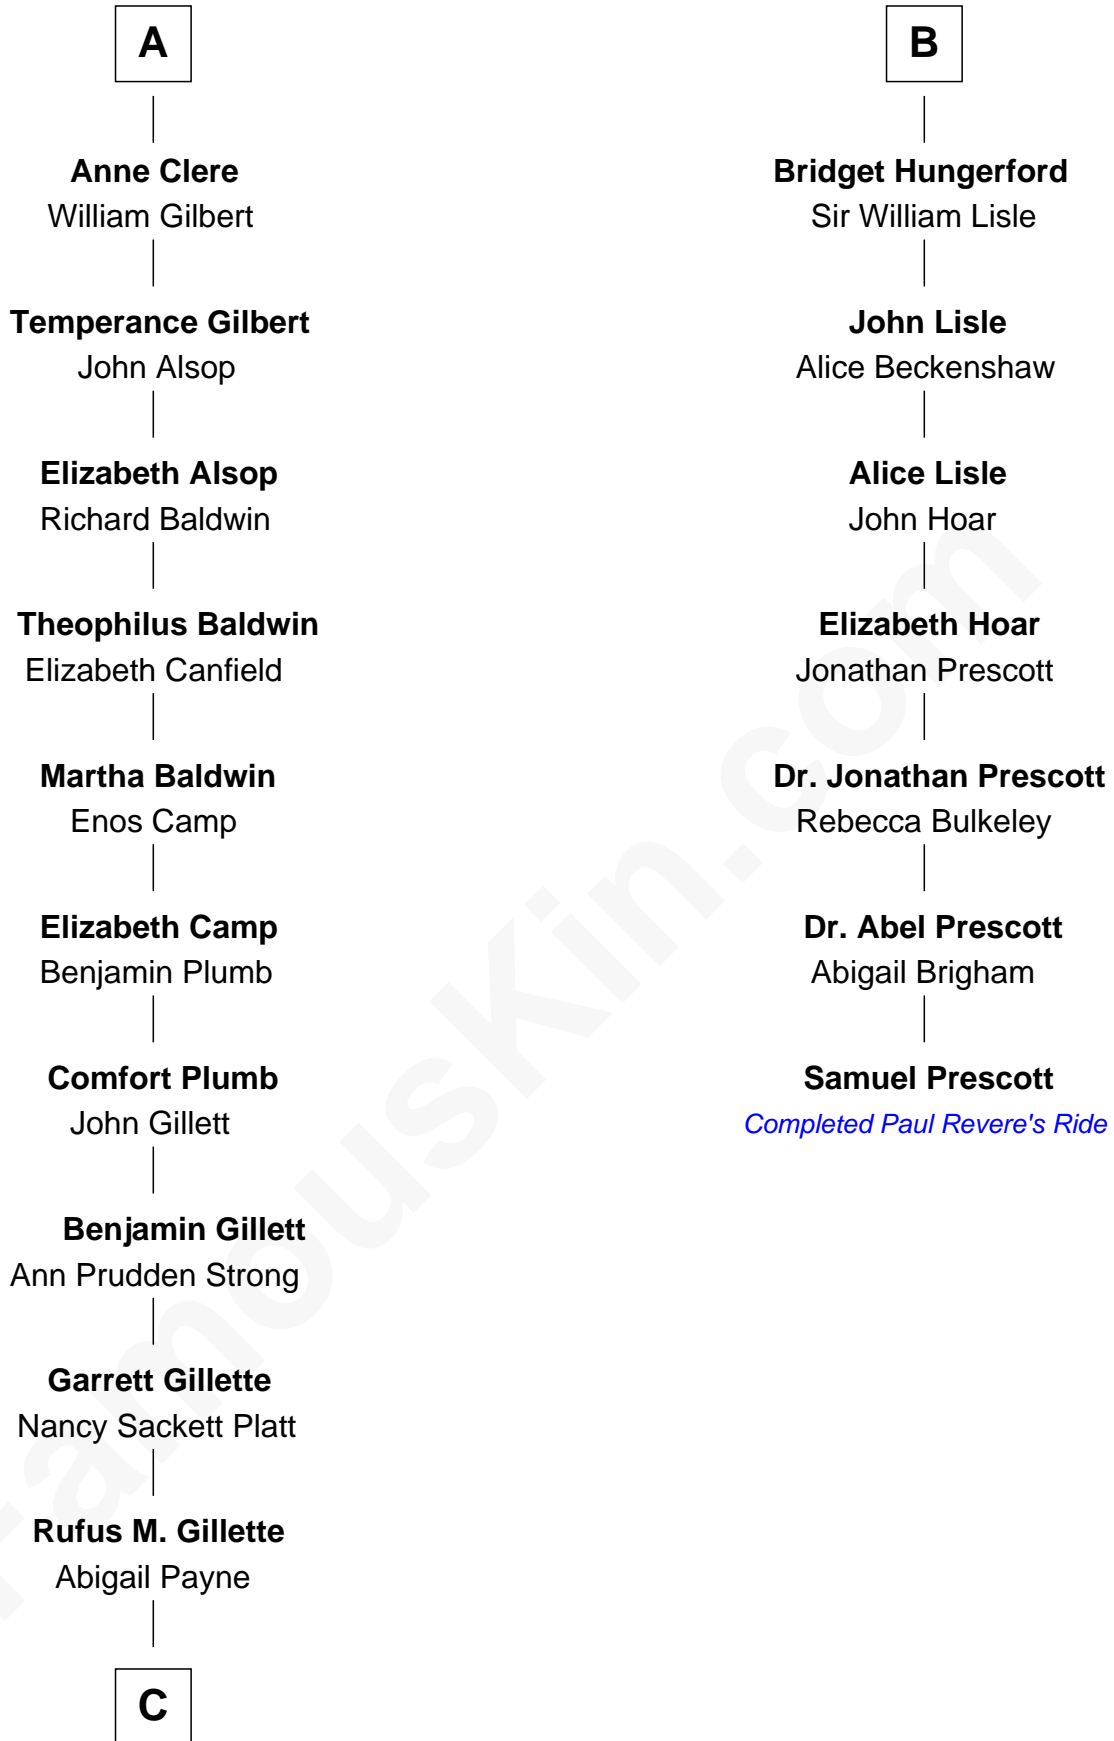

# FamousKin.com Relationship Chart of

**Treat Williams**

*TV & Movie Actor*

13th cousin 7 times removed of

**Samuel Prescott**

*Completed Paul Revere's Midnight Ride*

**C**

—  
**Mary Abigail Gillette**  
George Willey Andrew

—  
**Treat Payne Andrew**  
Eleanor Barnum

—  
**Marian Andrew**  
Richard Norman Williams

—  
**Treat Williams**  
*TV & Movie Actor*

FamousKin.com