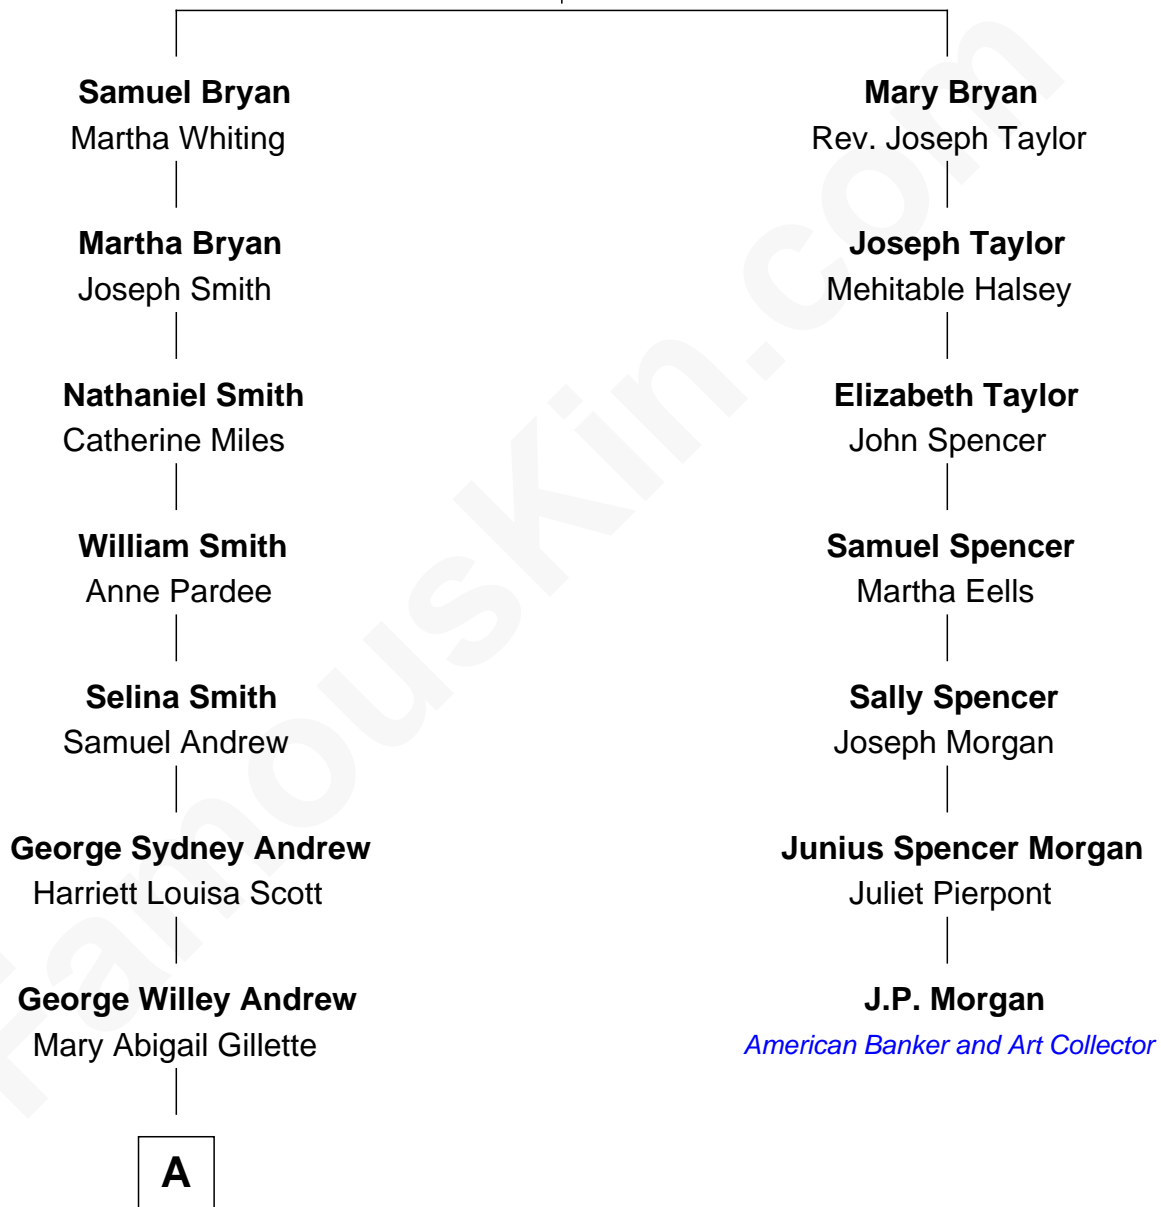

FamousKin.com Relationship Chart of

Treat Williams

TV & Movie Actor

6th cousin 3 times removed of

J.P. Morgan

American Banker and Art Collector

Richard Bryan

Mary Pantry

A

—
Treat Payne Andrew

Eleanor Barnum

—
Marian Andrew

Richard Norman Williams

—
Treat Williams

TV & Movie Actor

FamousKin.com