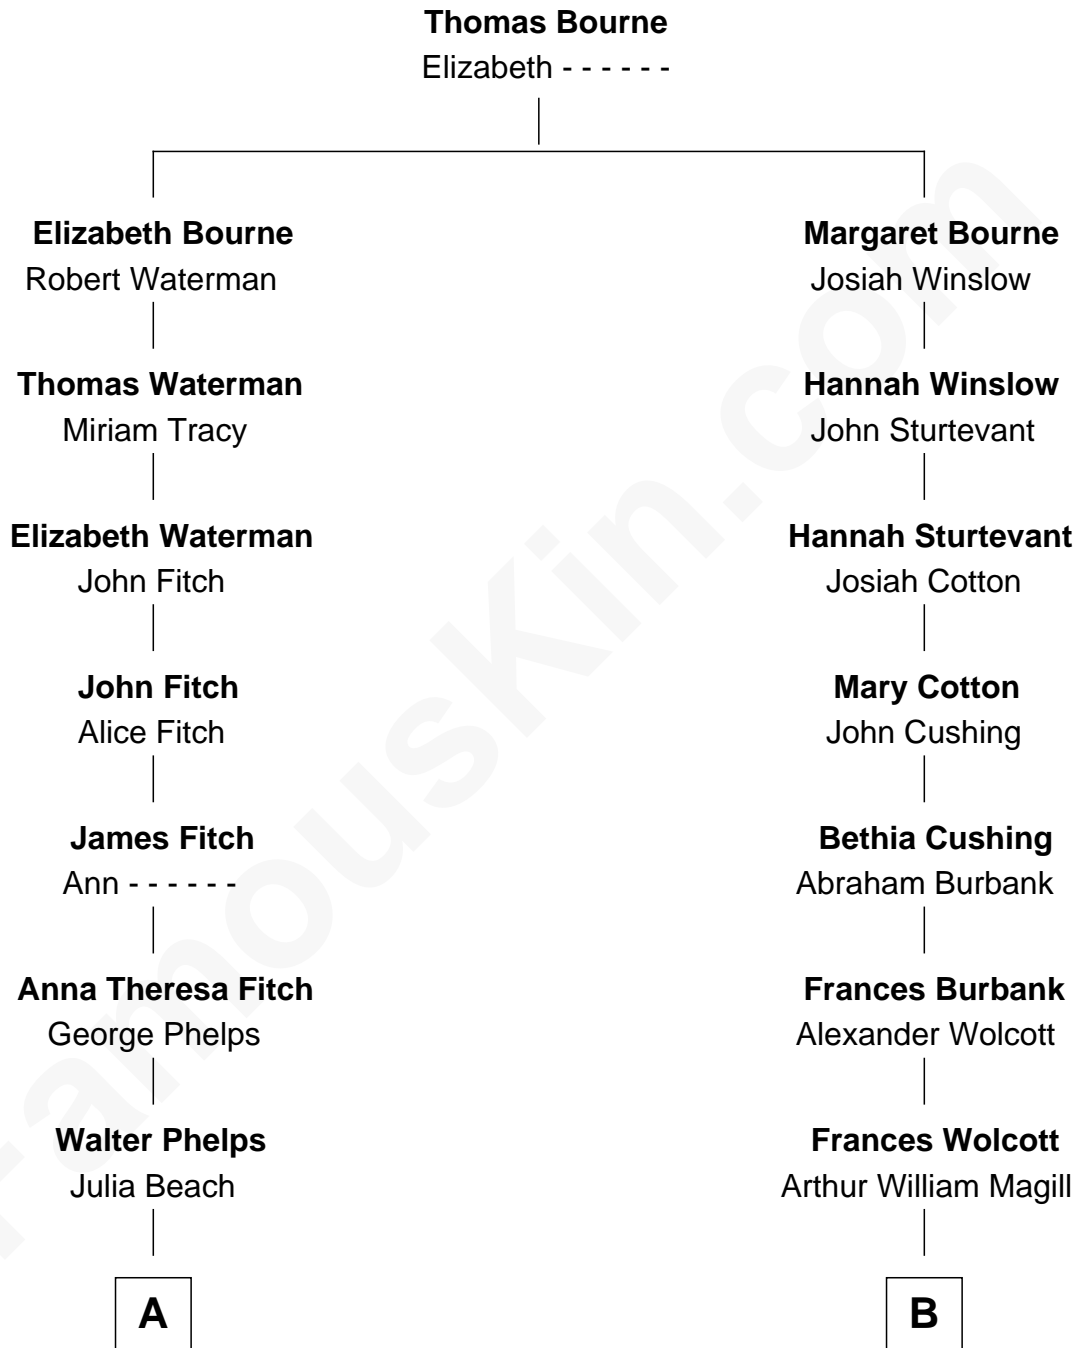

FamousKin.com Relationship Chart of

Treat Williams

TV & Movie Actor

9th cousin 3 times removed of

Juliette Gordon Low

Founder of the Girl Scouts

A

Julia Louisa Phelps
Rev. George Huntington Nicholls