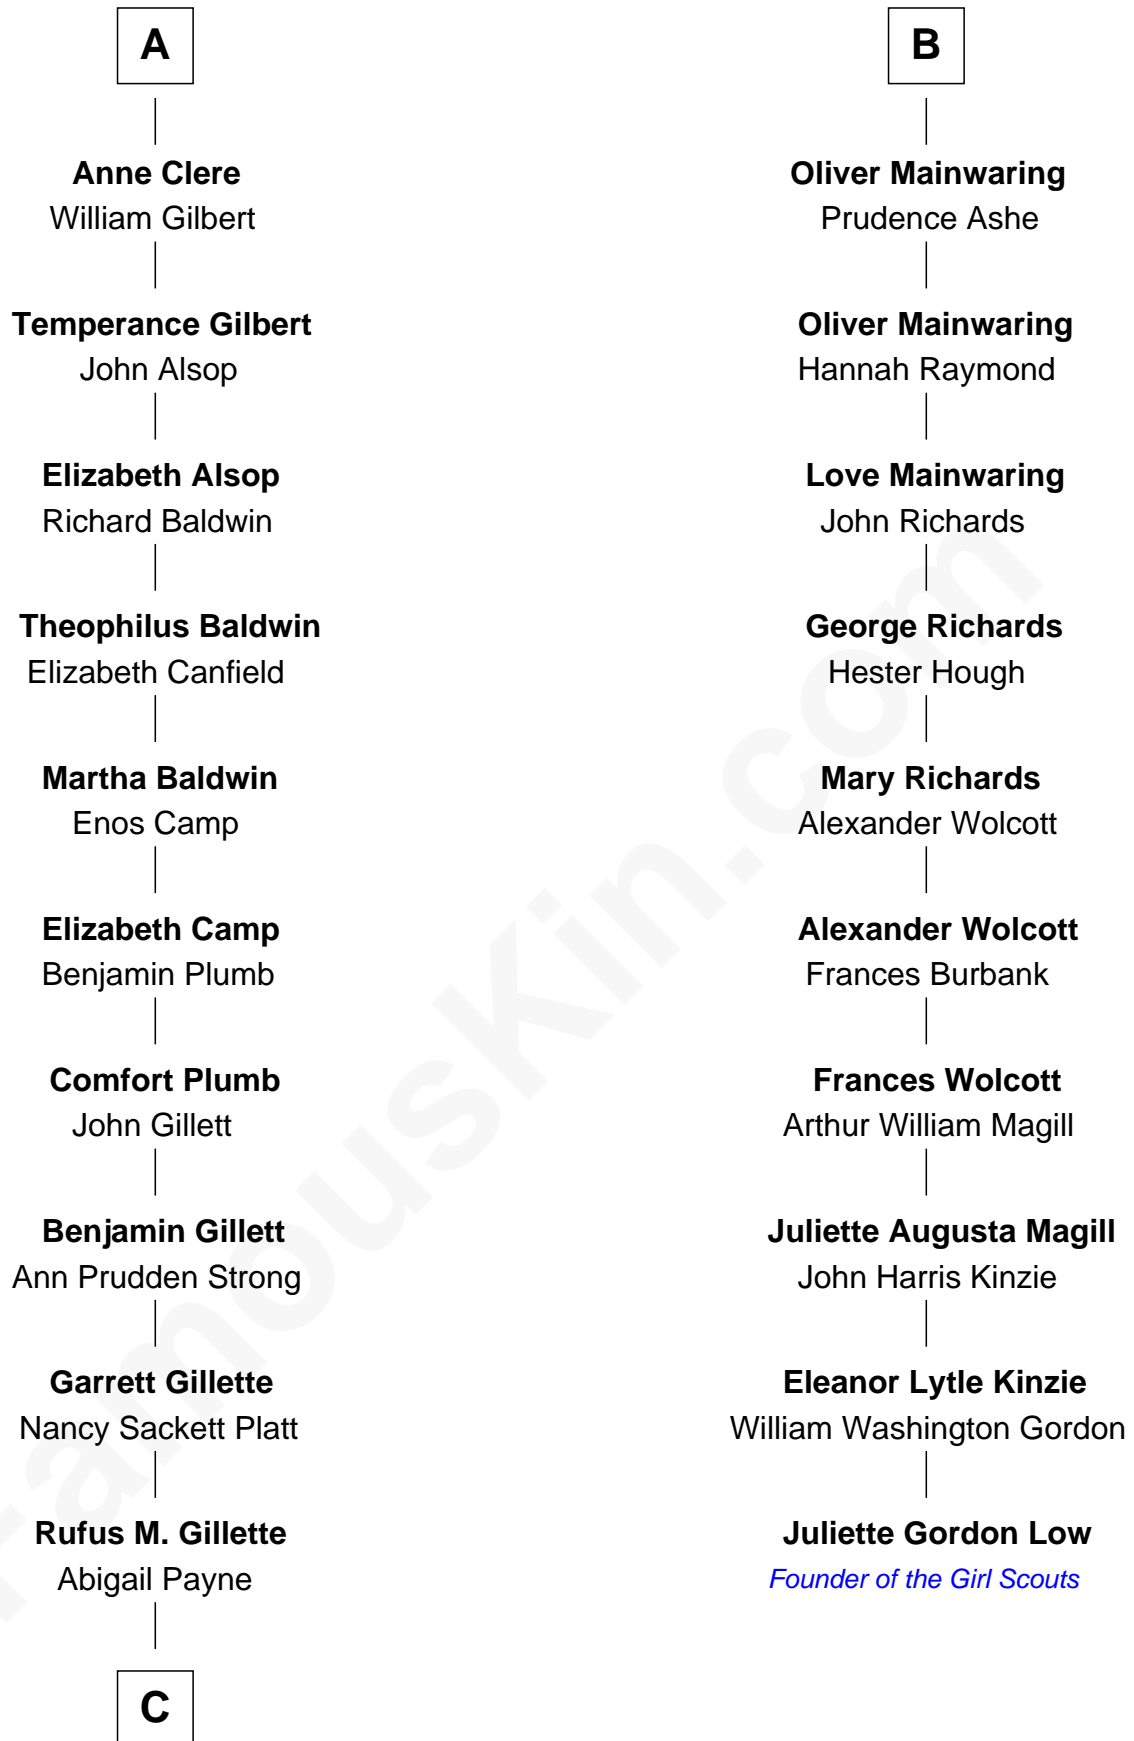

FamousKin.com Relationship Chart of

Treat Williams

TV & Movie Actor

16th cousin 4 times removed of

Juliette Gordon Low

Founder of the Girl Scouts

Sir Richard Fitzalan

Elizabeth de Bohun

Joan Fitzalan
Sir William Beauchamp

Joan Beauchamp
James Butler

Sir Thomas Butler
Anne Hankeford

Margaret Butler
Sir William Boleyn

Alice Boleyn
Sir Robert Clere

Sir John Clere
Anne Tyrrell

Sir Edmund Clere
Frances Fulmerston

A

Elizabeth Fitzalan
Sir Robert Goushill

Joan Goushill
Sir Thomas Stanley

Sir John Stanley
Elizabeth Weever

Margery Stanley
Sir William Torbock

Thomas Torbock
Elizabeth Moore

William Torbock
Catherine Gerard

Margaret Torbock
Oliver Mainwaring

B

C

—
Mary Abigail Gillette

George Willey Andrew

—
Treat Payne Andrew

Eleanor Barnum

—
Marian Andrew